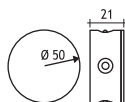

WITH LIT PERIMETER	
4 x 20 mA LIGHTING LEDS	Code No
☀ Warm White	428101

Single color LED options upon request are ;
● Blue ● Amber ● Green ● Red

Voltage : 240V A.C Class II
(12V AC or DC, 24V AC or DC on request)
Standard with 5m 3x0,75 H03 VV-F cable