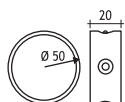

TAROS SURFACE MOUNTED LED FIXTURE

Class II IP67

Body
Acrylic
Cover
Stainless steel
Gear
Complete with Led Driver

Voltage : 240V A.C Class II
(12V AC or DC, 24V AC or DC on request)
Standard with 5m 3x0,75 H03 VV-F cable

WITH LIT PERIMETER	
4 x 20 mA LIGHTING LEDS	Code No
☀ Warm White	428101

Single color LED options upon request are ;
● Blue ● Amber ● Green ● Red

Voltage : 240V A.C Class II
(12V AC or DC, 24V AC or DC on request)
Standard with 5m 3x0,75 H03 VV-F cable