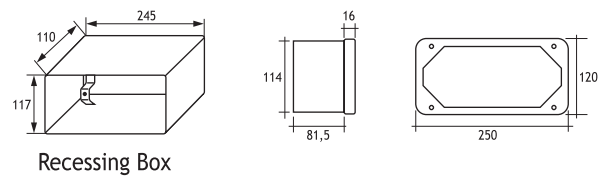

Diffuser : Frosted Glass

Flat

1 x FLUO 26W

Code No
503101

Recessing Box

Asymmetrical

Lampholder : G24 d-3

Diffuser : Frosted Glass