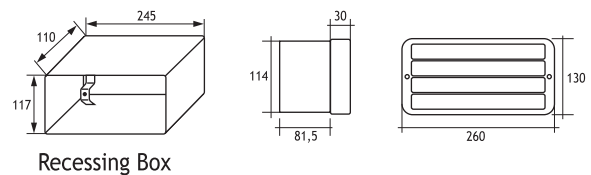

Slated

1 x FLUO 26W

Code No
503201

Asymmetrical

9 x 350 mA (9 W) LED

Total
Lighting
Output

Code No

☀ Warm White	3000 K	92 lm	503401
☀ Natural White	4000 K	107 lm	503402