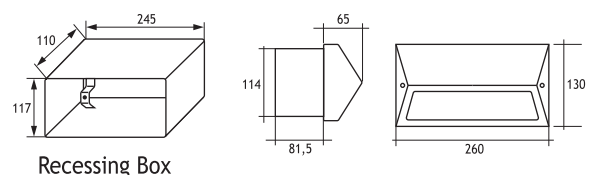

Recessing Box

Recessing Box

Lampholder : G24 d-3

1 x FLUO 26W

Code No
503301