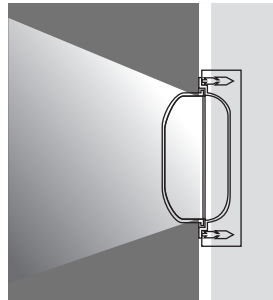

SIDE RECESSED DIE CAST ALUMINIUM BULKHEADS

Class I IP65 IK08

Available in any
of these RAL colors

Body
Die Cast Aluminium
Cover
Die Cast Aluminium
Paint
Electrostatic powder paint
Diffuser
Pressed glass or polycarbonate

SIDE 4

SIDE 6

SIDE 4

Lampholder: E27	
INCANDESCENT 75W	Code No
Glass Diffuser	510101
P.C. Diffuser	510201

Lampholder: G24 d-2	
FLUO. 18W	Code No
Glass Diffuser	510121
P.C. Diffuser	510221

SIDE 6

Lampholder: E27	
INCANDESCENT 75W	Code No
Glass Diffuser	512101
P.C. Diffuser	512201