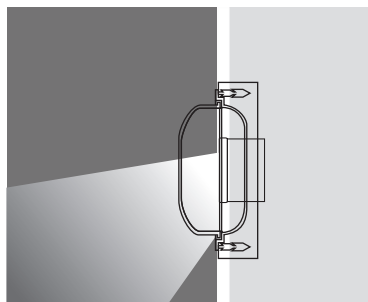

SIDE RECESSED DIE CAST ALUMINIUM BULKHEADS

Class I IP65 IK08

Available in any
of these RAL colors

Body
Die Cast Aluminium
Cover
Die Cast Aluminium
Paint
Electrostatic powder paint
Diffuser
Pressed glass or polycarbonate

SIDE 4

SIDE 6

SIDE 4

Lampholder: E27	
INCANDESCENT 75W	Code No
Glass Diffuser	510101
P.C. Diffuser	510201

Lampholder: G24 d-2	
FLUO. 18W	Code No
Glass Diffuser	510121
P.C. Diffuser	510221

SIDE 6

Lampholder: E27	
INCANDESCENT 75W	Code No
Glass Diffuser	512101
P.C. Diffuser	512201

Lampholder: G24 d-2	
FLUO. 18W	Code No
Glass Diffuser	512121
P.C. Diffuser	512221

SIDE 5

SIDE 5

Lampholder: E27	
INCANDESCENT 75W	Code No
Glass Diffuser	511101
P.C. Diffuser	511201

Lampholder: G24 d-2	
FLUO. 18W	Code No
Glass Diffuser	511121
P.C. Diffuser	511221