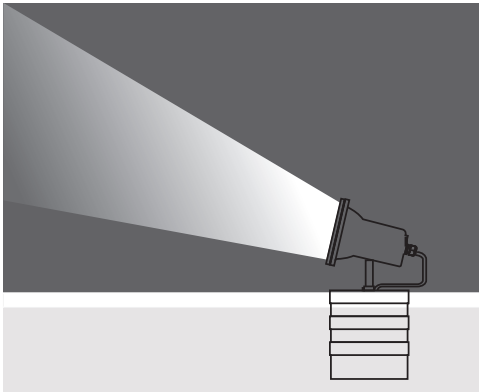

RESPOT 3

SPOT WITH RECESSED GEARBOX Class I IP67 IK10

Available in any
of these RAL colors

- Body**
- Die cast aluminium
- Paint**
- Electrostatic powder
- Gearbox Cover**
- Stainless steel
- Gaskets**
- Silicone
- Diffusers**
- Tempered Glass

- Lampholder** : G12
- Reflector** : 30°, 42°
- Diffuser** : Clear Glass

METAL HALIDE 35W

Code No
137101

Visor

Code No: 953536