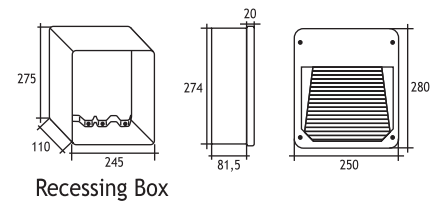

**Voltage** : 240V A.C with integrated driver  
(24V AC or DC on request)

**Cable** : Potted 5 m 3x0,75 H03 VV-F

		Total Lighting Output	Code No
2 x 350 mA (2x3 W) LINEAR LED			
☀ Warm White	3000 K	700 lm	501201