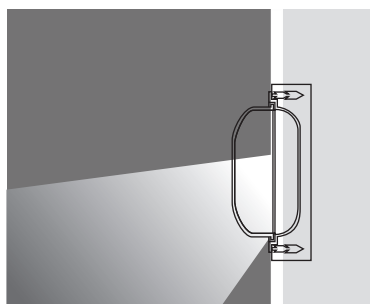

PERGE 5

PERGE 5

Lampholder: E27	
INCANDESCENT 75W	Code No
Glass Diffuser	521101
P.C. Diffuser	521201

Lampholder: G24 d-2	
FLUO. 18W	Code No
Glass Diffuser	521121
P.C. Diffuser	521221