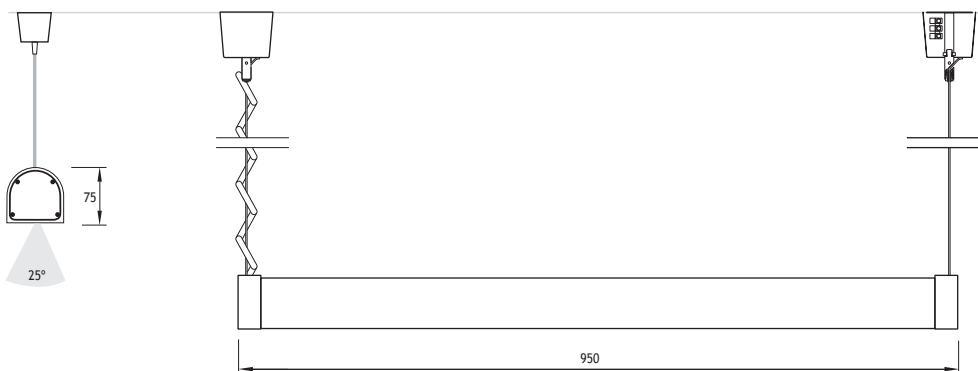

KARIA 3

Voltage : 240V AC with integrated ballast

Diffuser : 4 mm Clear Glass

Lampholder : G5

Ballast : Electronic

T5 21W / 39W

Code No
431501