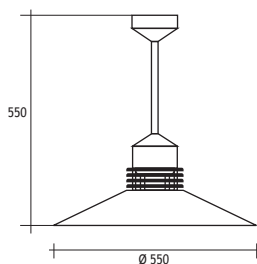

SATURN 2

Lampholder : G24 d-3

FLUO. 26W

Code No
527201