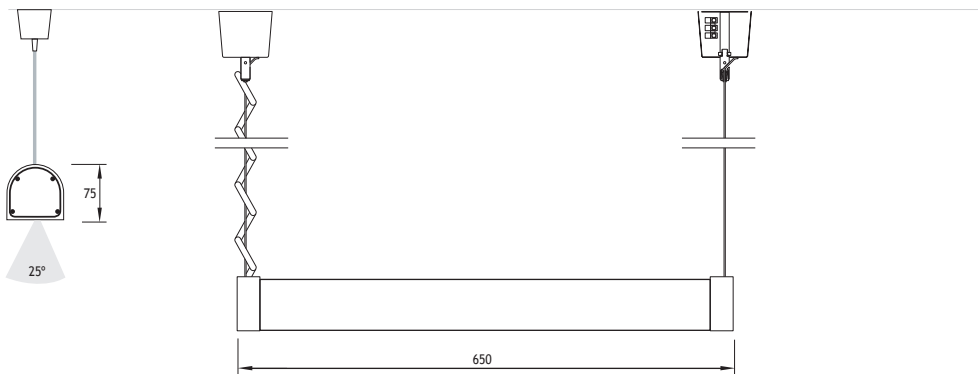

KARIA 2

PENDANT FIXTURES

Class I IP44 IK07

Available in these 2 colors

KARIA 2

Voltage : 240V AC with integrated ballast

Diffuser : 4 mm Clear Glass

Lampholder : G5

Ballast : Electronic

T5 14W / 24W

Code No
431401