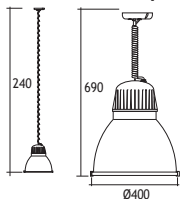

With Adjustable Suspending Steel & Wire Spring Cable

Please use 153... as the first three digits of the code number

With Adjustable Suspending Steel Wire & Cable For Mounting On Pipe

Please use 154... as the first three digits of the code number