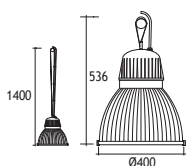

With Adjustable Suspending Steel Wire & Cable For Mounting On Pipe