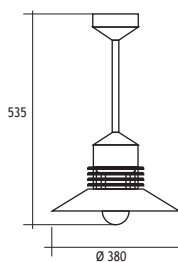

SATURN

DOWNLIGHTS WITH SUSPENDING ROD Class I IP20

SATURN 1

Lampholder : E27

INCANDESCENT 60W

Code No
527101