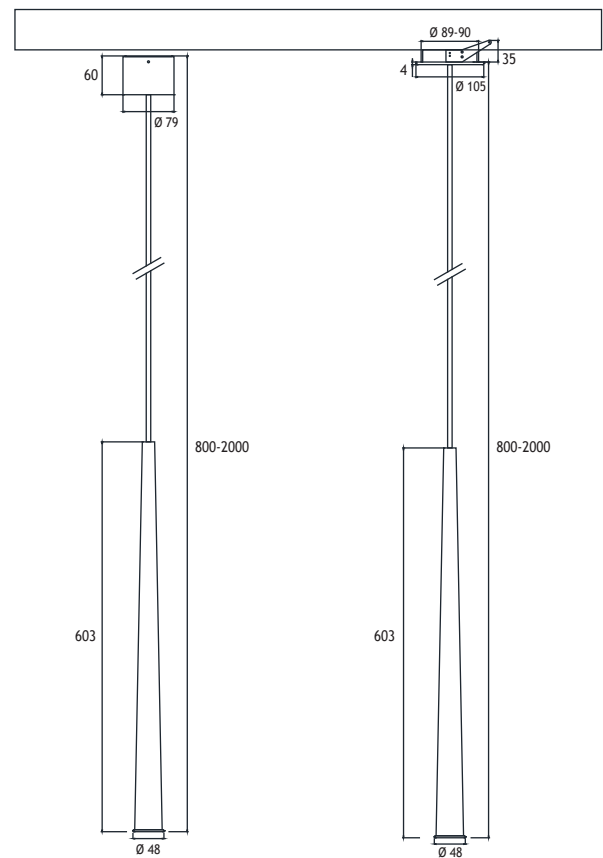

Surface Mounted

Light Color	Color Temperature	Total Lighting Output	Code No
Warm White	3000 K	520 lm	117011

Surface Mounted

Recessed Mounted