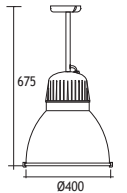

With Suspending Rod And Bracket