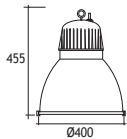

TROY PENDANT FIXTURES

Class I IP55

(with glass & gasket)

Head

Glass reinforced polyamide 6

Gear box inside

Reflector

Opaque ABS or translucent acrylic

With Ring

Please use 150... as the first three digits of the code number

With Suspending Rod And Bracket

Please use 151... as the first three digits of the code number

With Adjustable Suspending Steel & Wire Spring Cable

Please use 153... as the first three digits of the code number

With Adjustable Suspending Steel Wire & Cable For Mounting On Pipe

Please use 154... as the first three digits of the code number

Lampholder : E27

1 x ELEC. FL. DEL 23 23W

	Code No
Translucent	xxx101
Opaque	xxx501

Lampholder : E27

2 x ELEC. FL. DEL 23 23W

	Code No
Translucent	xxx111
Opaque	xxx511

Lampholder : G24 d-3

1 x COMPACT FLUOR. 26W

	Code No
Translucent	xxx141
Opaque	xxx541

Lampholder : G24 d-3

2 x COMPACT FLUOR. 26W

	Code No
Translucent	xxx151
Opaque	xxx551

Lampholder : G24 q-4

1 x COMPACT FLUOR. 42W

	Code No
Translucent	xxx181
Opaque	xxx581

Accessory:

Tempered glass with silicone gasket & holding clips for IP 55 rating

Code No 953601