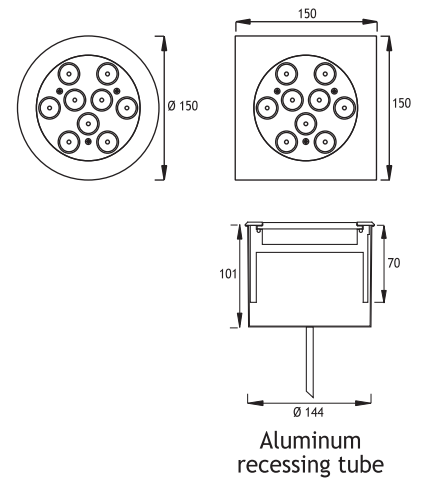

Voltage : 240V A.C with integrated driver (24V AC or DC on request)

Lens : 10°, 25°, 40°

Diffuser : Clear Glass 8 mm (Frosted Glass on request)

Cable : Potted 5 m 3x0,75 H03 VV-F