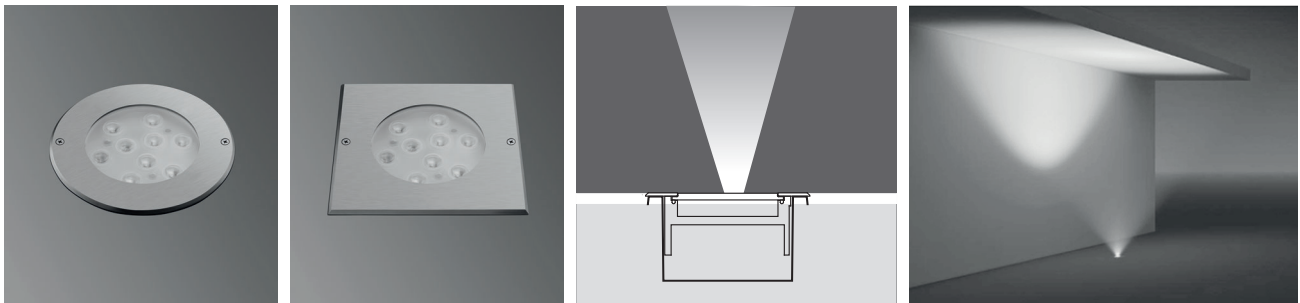

PATNOS 5 RECESSED LED FIXTURES

Class I IP67 IK10

Symmetrical

PATNOS 5 Fix to Recessing Tube with Silicone

			Total Lighting Output		9W Round	9W Square	27W Round	27W Square
			9W	27W				
☀ Warm White	3000 K	765 lm	2100 lm	164001	164011	164041	164051	
☁ Natural White	4500 K	765 lm	2100 lm	164002	164012	164042	164052	
☀ Cool White	6000 K	918 lm	2520 lm	164003	164013	164043	164053	
🌈 RGB						164081	164091	

Single color LED options upon request are ;

🟦 Blue 🟡 Amber 🟢 Green 🔴 Red

Voltage : 240V A.C with integrated driver (24V AC or DC on request)

Lens : 10°, 25°, 40°

Diffuser : Clear Glass 8 mm (Frosted Glass on request)

Cable : Potted 5 m 3x0,75 H03 VV-F

Symmetrical

PATNOS 5 Fix to Recessing Tube with Screws

			Total Lighting Output		9W Round	9W Square	27W Round	27W Square
			9W	27W				
☀ Warm White	3000 K	765 lm	1350 lm	164021	164031	164061	164071	
☁ Natural White	4500 K	765 lm	1350 lm	164022	164032	164062	164072	
☀ Cool White	6000 K	918 lm	1620 lm	164023	164033	164063	164073	
🌈 RGB						164101	164111	