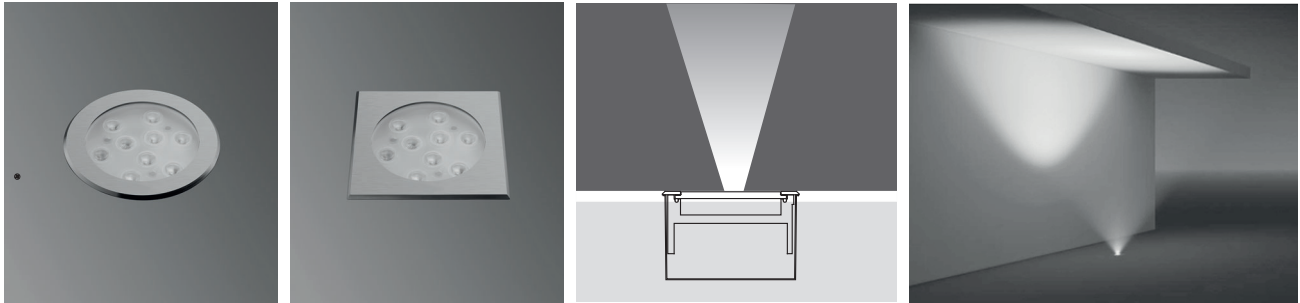

PATNOS 5 RECESSED LED FIXTURES

Class I IP67 IK10

Symmetrical

PATNOS 5 Fix to Recessing Tube with Silicone

			Total Lighting Output		9W Round	9W Square	27W Round	27W Square
			9W	27W				
☀ Warm White	3000 K	765 lm	2100 lm	164001	164011	164041	164051	
☁ Natural White	4500 K	765 lm	2100 lm	164002	164012	164042	164052	
☀ Cool White	6000 K	918 lm	2520 lm	164003	164013	164043	164053	
🌈 RGB						164081	164091	

Single color LED options upon request are ;

🟦 Blue 🟡 Amber 🟢 Green 🔴 Red

Voltage : 240V A.C with integrated driver (24V AC or DC on request)

Lens : 10°, 25°, 40°

Diffuser : Clear Glass 8 mm (Frosted Glass on request)

Cable : Potted 5 m 3x0,75 H03 VV-F

Symmetrical

PATNOS 5 Fix to Recessing Tube with Screws

			Total Lighting Output		9W Round	9W Square	27W Round	27W Square
			9W	27W				
☀ Warm White	3000 K	765 lm	1350 lm	164021	164031	164061	164071	
☁ Natural White	4500 K	765 lm	1350 lm	164022	164032	164062	164072	
☀ Cool White	6000 K	918 lm	1620 lm	164023	164033	164063	164073	
🌈 RGB						164101	164111	