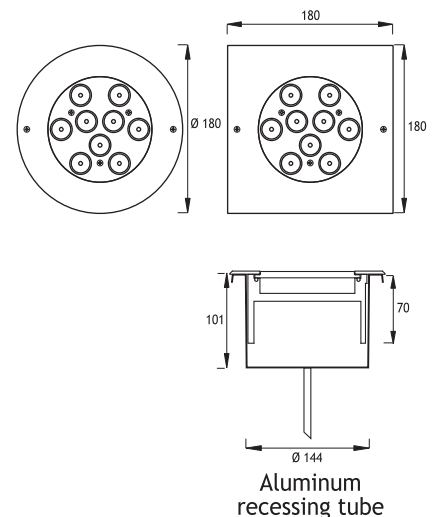

Voltage : 240V A.C with integrated driver (24V AC or DC on request)

Lens : 10°, 25°, 40°

Diffuser : Clear Glass 8 mm (Frosted Glass on request)

Cable : Potted 5 m 3x0,75 H03 VV-F