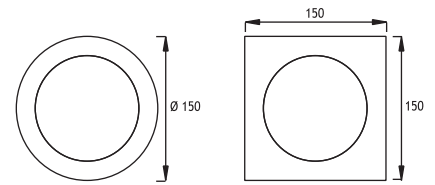

PATNOS 5 RECESSED LED FIXTURES

Class I IP67 IK10

Asymmetrical Wallwasher PATNOS 5 Fix to Recessing Tube with Silicone

			Total		12W Round	12W Square	25W Round	25W Square
			Lighting Output 12W	Lighting Output 25W				
☀ Warm White	2700 K	1005 lm	1848 lm	164801	164811	164901	164911	
☀ Warm White	3000 K	1005 lm	1848 lm	164802	164812	164902	164912	
☀ Natural White	4000 K	1078 lm	1919 lm	164803	164813	164903	164913	

- Voltage** : 240V A.C with integrated driver (24V AC or DC on request)
- Diffuser** : Clear Glass 8 mm (Frosted Glass on request)
- Cable** : Potted 5 m 3x0,75 H03 VV-F

Aluminum recessing tube

Asymmetrical Wallwasher PATNOS 5 Fix to Recessing Tube with Screws

			Total		12W Round	12W Square	25W Round	25W Square
			Lighting Output 12W	Lighting Output 25W				
☀ Warm White	2700 K	1005 lm	1848 lm	164821	164831	164921	164931	
☀ Warm White	3000 K	1005 lm	1848 lm	164822	164832	164922	164932	
☀ Natural White	4000 K	1078 lm	1919 lm	164823	164833	164923	164933	

- Voltage** : 240V A.C with integrated driver (24V AC or DC on request)
- Diffuser** : Clear Glass 8 mm (Frosted Glass on request)
- Cable** : Potted 5 m 3x0,75 H03 VV-F

Aluminum recessing tube