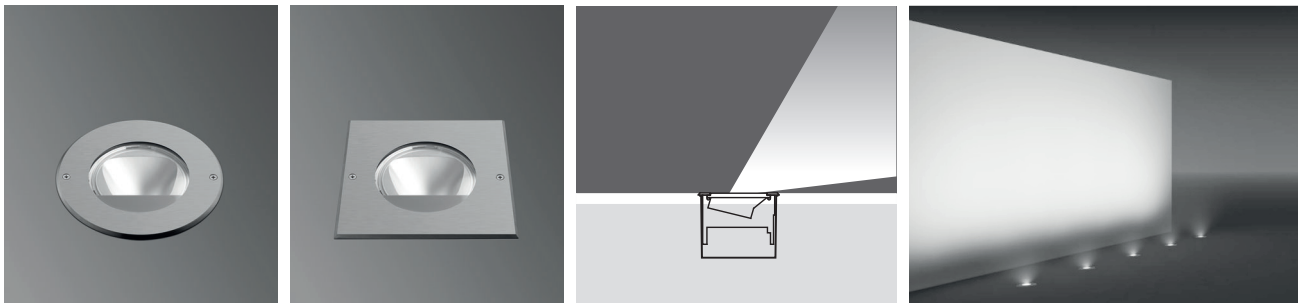

PATNOS 5 RECESSED LED FIXTURES

Class I IP67 IK10

Asymmetrical Wallwasher PATNOS 5 Fix to Recessing Tube with Silicone

			Total		12W Round	12W Square	25W Round	25W Square
			Lighting Output 12W	Lighting Output 25W				
☀ Warm White	2700 K	1005 lm	1848 lm	164801	164811	164901	164911	
☀ Warm White	3000 K	1005 lm	1848 lm	164802	164812	164902	164912	
☀ Natural White	4000 K	1078 lm	1919 lm	164803	164813	164903	164913	

- Voltage** : 240V A.C with integrated driver (24V AC or DC on request)
- Diffuser** : Clear Glass 8 mm (Frosted Glass on request)
- Cable** : Potted 5 m 3x0,75 H03 VV-F

Aluminum recessing tube

Asymmetrical Wallwasher PATNOS 5 Fix to Recessing Tube with Screws

- Voltage** : 240V A.C with integrated driver (24V AC or DC on request)
- Diffuser** : Clear Glass 8 mm (Frosted Glass on request)
- Cable** : Potted 5 m 3x0,75 H03 VV-F

Aluminum recessing tube