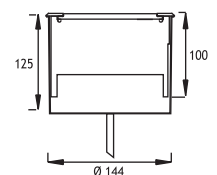

- Voltage** : 240V A.C with integrated driver (24V AC or DC on request)
- Diffuser** : Clear Glass 8 mm (Frosted Glass on request)
- Cable** : Potted 5 m 3x0,75 H03 VV-F

Aluminum recessing tube

Asymmetrical Wallwasher PATNOS 5 Fix to Recessing Tube with Screws

- Voltage** : 240V A.C with integrated driver (24V AC or DC on request)
- Diffuser** : Clear Glass 8 mm (Frosted Glass on request)
- Cable** : Potted 5 m 3x0,75 H03 VV-F

Aluminum recessing tube