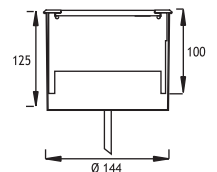

PATNOS 5 RECESSED LED FIXTURES

Class I IP67 IK10

Asymmetrical Wallwasher PATNOS 5 Fix to Recessing Tube with Silicone

			Total		12W Round	12W Square	25W Round	25W Square
			Lighting Output 12W	Lighting Output 25W				
☀ Warm White	2700 K	1005 lm	1848 lm	164801	164811	164901	164911	
☀ Warm White	3000 K	1005 lm	1848 lm	164802	164812	164902	164912	
☀ Natural White	4000 K	1078 lm	1919 lm	164803	164813	164903	164913	

- Voltage** : 240V A.C with integrated driver (24V AC or DC on request)
- Diffuser** : Clear Glass 8 mm (Frosted Glass on request)
- Cable** : Potted 5 m 3x0,75 H03 VV-F

Aluminum recessing tube

Asymmetrical Wallwasher PATNOS 5 Fix to Recessing Tube with Screws

- Voltage** : 240V A.C with integrated driver (24V AC or DC on request)
- Diffuser** : Clear Glass 8 mm (Frosted Glass on request)
- Cable** : Potted 5 m 3x0,75 H03 VV-F

Aluminum recessing tube