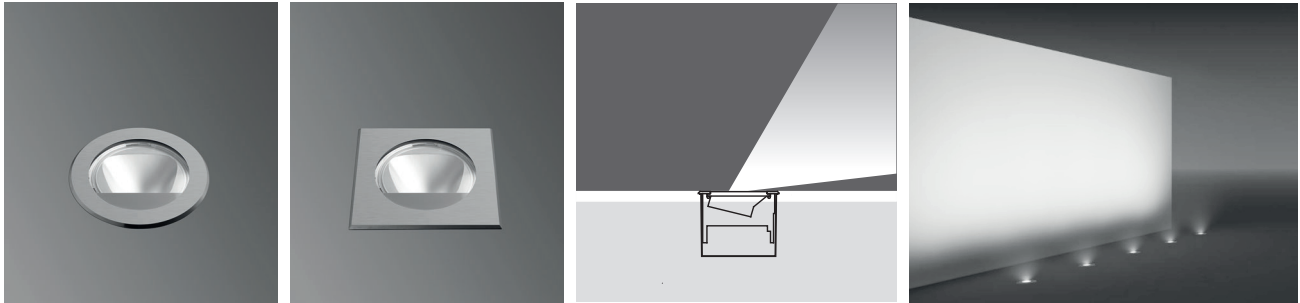

PATNOS 5 RECESSED LED FIXTURES

Class I IP67 IK10

Asymmetrical Wallwasher PATNOS 5 Fix to Recessing Tube with Silicone

			Total		12W Round	12W Square	25W Round	25W Square
			Lighting Output 12W	Lighting Output 25W				
☀ Warm White	2700 K	1005 lm	1848 lm	164801	164811	164901	164911	
☀ Warm White	3000 K	1005 lm	1848 lm	164802	164812	164902	164912	
☀ Natural White	4000 K	1078 lm	1919 lm	164803	164813	164903	164913	

- Voltage** : 240V A.C with integrated driver (24V AC or DC on request)
- Diffuser** : Clear Glass 8 mm (Frosted Glass on request)
- Cable** : Potted 5 m 3x0,75 H03 VV-F

Aluminum recessing tube

Asymmetrical Wallwasher PATNOS 5 Fix to Recessing Tube with Screws

- Voltage** : 240V A.C with integrated driver (24V AC or DC on request)
- Diffuser** : Clear Glass 8 mm (Frosted Glass on request)
- Cable** : Potted 5 m 3x0,75 H03 VV-F

Aluminum recessing tube