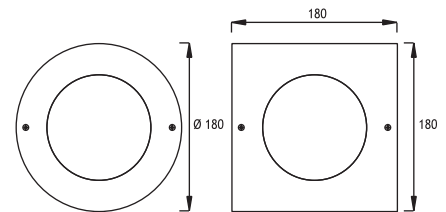

PATNOS 5 RECESSED LED FIXTURES

Class I IP67 IK10

Asymmetrical Wallwasher PATNOS 5 Fix to Recessing Tube with Silicone

			Total		12W Round	12W Square	25W Round	25W Square
			Lighting Output 12W	Lighting Output 25W				
☀ Warm White	2700 K	1005 lm	1848 lm	164801	164811	164901	164911	
☀ Warm White	3000 K	1005 lm	1848 lm	164802	164812	164902	164912	
☀ Natural White	4000 K	1078 lm	1919 lm	164803	164813	164903	164913	

- Voltage** : 240V A.C with integrated driver (24V AC or DC on request)
- Diffuser** : Clear Glass 8 mm (Frosted Glass on request)
- Cable** : Potted 5 m 3x0,75 H03 VV-F

Aluminum recessing tube

Asymmetrical Wallwasher PATNOS 5 Fix to Recessing Tube with Screws

			Total		12W Round	12W Square	25W Round	25W Square
			Lighting Output 12W	Lighting Output 25W				
☀ Warm White	2700 K	1005 lm	1848 lm	164821	164831	164921	164931	
☀ Warm White	3000 K	1005 lm	1848 lm	164822	164832	164922	164932	
☀ Natural White	4000 K	1078 lm	1919 lm	164823	164833	164923	164933	

- Voltage** : 240V A.C with integrated driver (24V AC or DC on request)
- Diffuser** : Clear Glass 8 mm (Frosted Glass on request)
- Cable** : Potted 5 m 3x0,75 H03 VV-F

Aluminum recessing tube