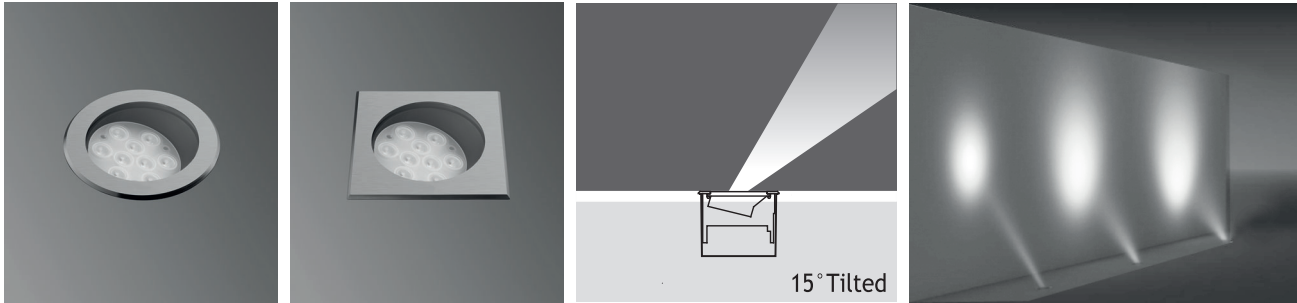

PATNOS 5 RECESSED LED FIXTURES

Class I IP67 IK10

Asymmetrical 15° Tilted PATNOS 5 Fix to Recessing Tube with Silicone

	9 x 350 mA (9 W) LED 9 x 700 mA (27 W) LED	Total Lighting Output	9W		27W		
			9W	27W	9W Round	9W Square	27W Round
☀ Warm White	3000 K	765 lm	2100 lm	164201	164211	164701	164711
☀ Natural White	4500 K	765 lm	2100 lm	164202	164212	164702	164712
☀ Cool White	6000 K	918 lm	2520 lm	164203	164213	164703	164713
🌈 RGB						164241	164251

Single color LED options upon request are ;
● Blue ● Amber ● Green ● Red

- Voltage** : 240V A.C with integrated driver (24V AC or DC on request)
- Lens** : 10°, 25°, 40°
- Diffuser** : Clear Glass 8 mm (Frosted Glass on request)
- Cable** : Potted 5 m 3x0,75 H03 VV-F

Single color LED options upon request are ;
 🟦 Blue 🟡 Amber 🟢 Green 🔴 Red

- Voltage** : 240V A.C with integrated driver (24V AC or DC on request)
- Lens** : 10°, 25°, 40°
- Diffuser** : Clear Glass 8 mm (Frosted Glass on request)
- Cable** : Potted 5 m 3x0,75 H03 VV-F