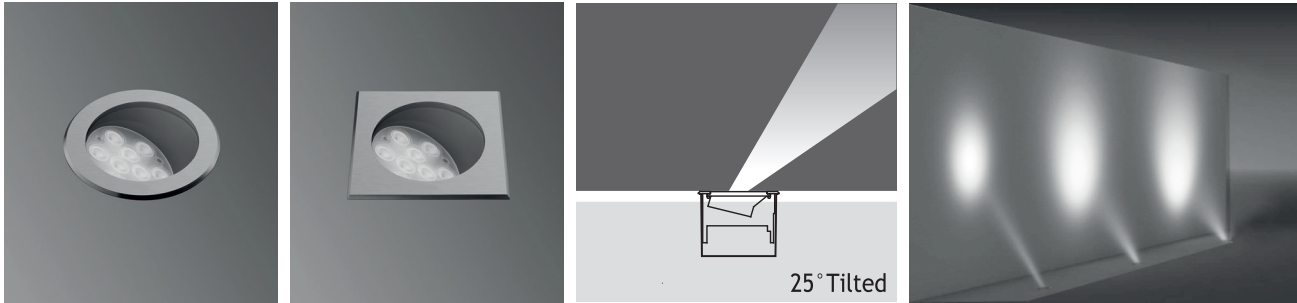

Single color LED options upon request are ;
● Blue ● Amber ● Green ● Red

- Voltage** : 240V A.C with integrated driver (24V AC or DC on request)
- Lens** : 10°, 25°, 40°
- Diffuser** : Clear Glass 8 mm (Frosted Glass on request)
- Cable** : Potted 5 m 3x0,75 H03 VV-F

PATNOS 5 RECESSED LED FIXTURES

Class I IP67 IK10

Asymmetrical 25° Tilted PATNOS 5 Fix to Recessing Tube with Silicone

		Total Lighting Output		9W	9W	27W	27W
		9W	27W	Round	Square	Round	Square
☀️	Warm White 3000 K	765 lm	2100 lm	164281	164291	164741	164751
☀️	Natural White 4500 K	765 lm	2100 lm	164282	164292	164742	164752
☀️	Cool White 6000 K	918 lm	2520 lm	164283	164293	164743	164753
🌈	RGB					164321	164331

Single color LED options upon request are ;
 🟦 Blue 🟡 Amber 🟢 Green 🔴 Red

- Voltage** : 240V A.C with integrated driver (24V AC or DC on request)
- Lens** : 10°, 25°, 40°
- Diffuser** : Clear Glass 8 mm (Frosted Glass on request)
- Cable** : Potted 5 m 3x0,75 H03 VV-F