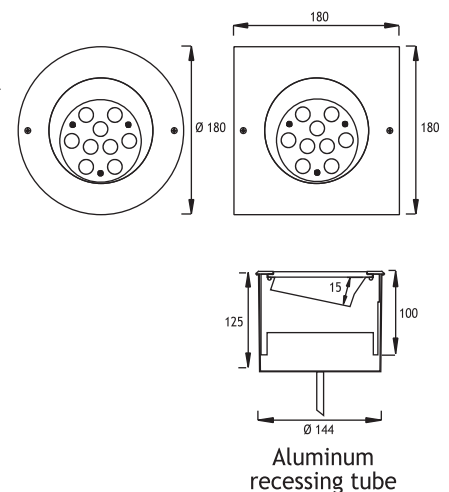

PATNOS 5 RECESSED LED FIXTURES

Class I IP67 IK10

Asymmetrical 15° Tilted PATNOS 5 Fix to Recessing Tube with Silicone

	9 x 350 mA (9 W) LED 9 x 700 mA (27 W) LED	Total Lighting Output	9W		27W			
			9W	27W	9W Round	9W Square	27W Round	27W Square
☀ Warm White	3000 K	765 lm	2100 lm	164201	164211	164701	164711	
☀ Natural White	4500 K	765 lm	2100 lm	164202	164212	164702	164712	
☀ Cool White	6000 K	918 lm	2520 lm	164203	164213	164703	164713	
🌈 RGB						164241	164251	

Single color LED options upon request are ;
● Blue ● Amber ● Green ● Red

- **Voltage** : 240V A.C with integrated driver (24V AC or DC on request)
- **Lens** : 10°, 25°, 40°
- **Diffuser** : Clear Glass 8 mm (Frosted Glass on request)
- **Cable** : Potted 5 m 3x0,75 H03 VV-F

Asymmetrical 15° Tilted PATNOS 5 Fix to Recessing Tube with Screws

	9 x 350 mA (9 W) LED 9 x 700 mA (27 W) LED	Total Lighting Output	9W		27W			
			9W	27W	9W Round	9W Square	27W Round	27W Square
☀ Warm White	3000 K	765 lm	2100 lm	164221	164231	164721	164731	
☀ Natural White	4500 K	765 lm	2100 lm	164222	164232	164722	164732	
☀ Cool White	6000 K	918 lm	2520 lm	164223	164233	164723	164733	
🌈 RGB						164261	164271	

Single color LED options upon request are ;
● Blue ● Amber ● Green ● Red

- **Voltage** : 240V A.C with integrated driver (24V AC or DC on request)
- **Lens** : 10°, 25°, 40°
- **Diffuser** : Clear Glass 8 mm (Frosted Glass on request)
- **Cable** : Potted 5 m 3x0,75 H03 VV-F