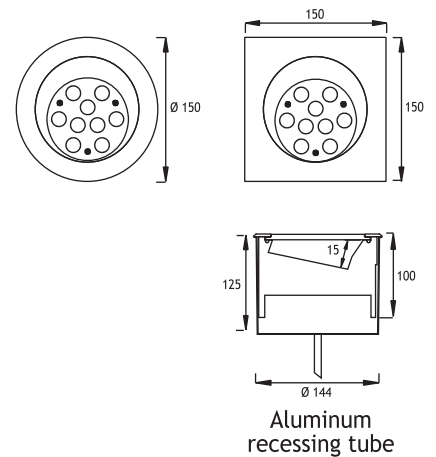

PATNOS 5 RECESSED LED FIXTURES

Class I IP67 IK10

Asymmetrical 15° Tilted PATNOS 5 Fix to Recessing Tube with Silicone

	9 x 350 mA (9 W) LED 9 x 700 mA (27 W) LED	Total Lighting Output	9W		27W		
			9W	27W	9W Round	9W Square	27W Round
☀ Warm White	3000 K	765 lm	2100 lm	164201	164211	164701	164711
☀ Natural White	4500 K	765 lm	2100 lm	164202	164212	164702	164712
☀ Cool White	6000 K	918 lm	2520 lm	164203	164213	164703	164713
🌈 RGB						164241	164251

Single color LED options upon request are ;
● Blue ● Amber ● Green ● Red

- Voltage** : 240V A.C with integrated driver (24V AC or DC on request)
- Lens** : 10°, 25°, 40°
- Diffuser** : Clear Glass 8 mm (Frosted Glass on request)
- Cable** : Potted 5 m 3x0,75 H03 VV-F

Asymmetrical 15° Tilted PATNOS 5 Fix to Recessing Tube with Screws

	9 x 350 mA (9 W) LED 9 x 700 mA (27 W) LED	Total Lighting Output	9W		27W		
			9W	27W	9W Round	9W Square	27W Round
☀ Warm White	3000 K	765 lm	2100 lm	164221	164231	164721	164731
☀ Natural White	4500 K	765 lm	2100 lm	164222	164232	164722	164732
☀ Cool White	6000 K	918 lm	2520 lm	164223	164233	164723	164733
🌈 RGB						164261	164271

Asymmetrical 25° Tilted PATNOS 5 Fix to Recessing Tube with Screws

		Total Lighting Output		9W	9W	27W	27W
		9W	27W	Round	Square	Round	Square
☀️	Warm White 3000 K	765 lm	2100 lm	164301	164311	164761	164771
☀️	Natural White 4500 K	765 lm	2100 lm	164302	164312	164762	164772
☀️	Cool White 6000 K	918 lm	2520 lm	164303	164313	164763	164773
🌈	RGB					164341	164351