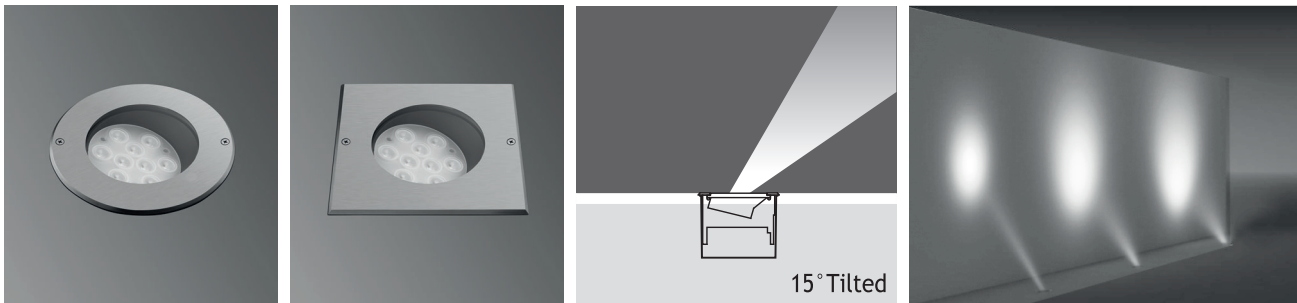

Asymmetrical 15° Tilted PATNOS 5 Fix to Recessing Tube with Screws

	9 x 350 mA (9 W) LED 9 x 700 mA (27 W) LED	Total Lighting Output	9W		27W			
			9W	27W	9W Round	9W Square	27W Round	27W Square
☀ Warm White	3000 K	765 lm	2100 lm	164221	164231	164721	164731	
☀ Natural White	4500 K	765 lm	2100 lm	164222	164232	164722	164732	
☀ Cool White	6000 K	918 lm	2520 lm	164223	164233	164723	164733	
🌈 RGB						164261	164271	

Single color LED options upon request are ;
● Blue ● Amber ● Green ● Red

- **Voltage** : 240V A.C with integrated driver (24V AC or DC on request)
- **Lens** : 10°, 25°, 40°
- **Diffuser** : Clear Glass 8 mm (Frosted Glass on request)
- **Cable** : Potted 5 m 3x0,75 H03 VV-F