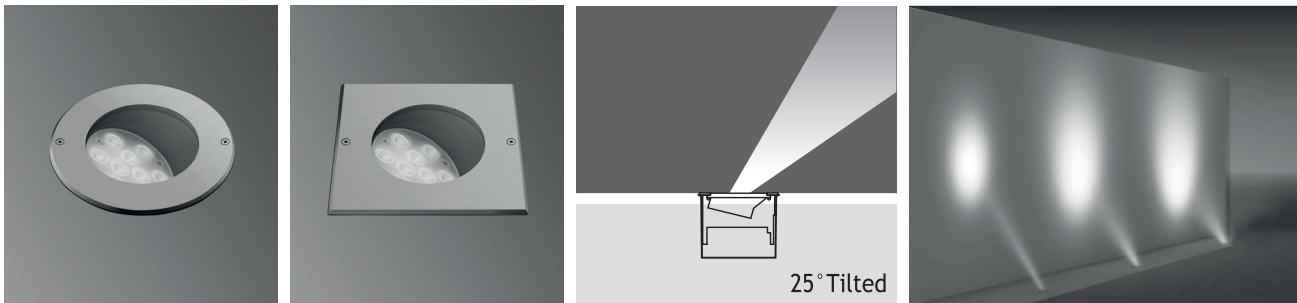

Asymmetrical 25° Tilted PATNOS 5 Fix to Recessing Tube with Screws

		Total Lighting Output		9W	9W	27W	27W
		9W	27W	Round	Square	Round	Square
☀️	Warm White 3000 K	765 lm	2100 lm	164301	164311	164761	164771
☀️	Natural White 4500 K	765 lm	2100 lm	164302	164312	164762	164772
☀️	Cool White 6000 K	918 lm	2520 lm	164303	164313	164763	164773
🌈	RGB					164341	164351

Single color LED options upon request are ;
🟦 Blue 🟡 Amber 🟢 Green 🔴 Red

- **Voltage** : 240V A.C with integrated driver (24V AC or DC on request)
- **Lens** : 10°, 25°, 40°
- **Diffuser** : Clear Glass 8 mm (Frosted Glass on request)
- **Cable** : Potted 5 m 3x0,75 H03 VV-F