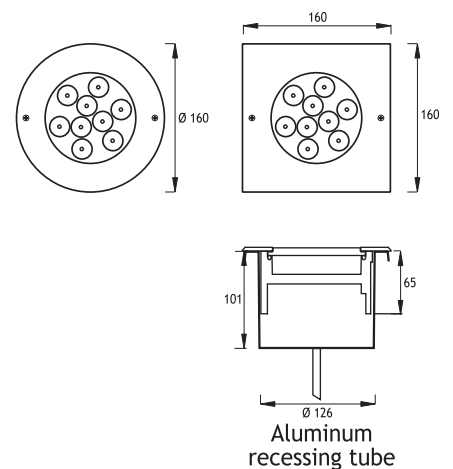

Voltage : 240V A.C with integrated driver (24V AC or DC on request)

Lens : 10°, 25°, 40°

Diffuser : Clear Glass 8 mm (Frosted Glass on request)

Cable : Potted 5 m 3x0,75 H03 VV-F