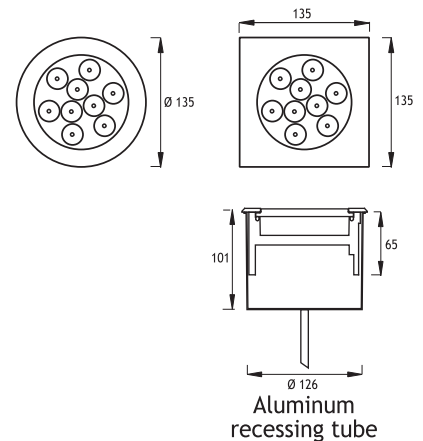

PATNOS 4 RECESSED LED FIXTURES

Class I IP67 IK10

Symmetrical

PATNOS 4 Fix to Recessing Tube with Silicone

9 x 350 mA (9 W) LED		Total Lighting Output	Code No	
			Round	Square
☀ Warm White	3000 K	765 lm	163001	163011
☁ Natural White	4500 K	765 lm	163002	163012
☀ Cool White	6000 K	918 lm	163003	163013

Single color LED options upon request are ;

● Blue ● Amber ● Green ● Red

Voltage : 240V A.C with integrated driver (24V AC or DC on request)

Lens : 10°, 25°, 40°

Diffuser : Clear Glass 8 mm (Frosted Glass on request)

Cable : Potted 5 m 3x0,75 H03 VV-F

Symmetrical

PATNOS 4 Fix to Recessing Tube with Screws

9 x 350 mA (9 W) LED		Total Lighting Output	Code No	
			Round	Square
☀ Warm White	3000 K	765 lm	163021	163031
☁ Natural White	4500 K	765 lm	163022	163032
☀ Cool White	6000 K	918 lm	163023	163033

Cable : Potted 5 m 3x0,75 H03 VV-F