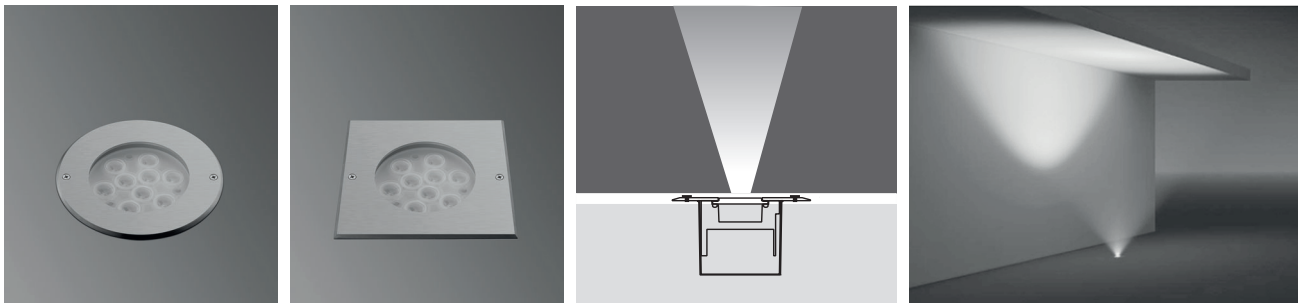

PATNOS 4 RECESSED LED FIXTURES

Class I IP67 IK10

Symmetrical

PATNOS 4 Fix to Recessing Tube with Silicone

9 x 350 mA (9 W) LED		Total Lighting Output	Code No	
			Round	Square
☀ Warm White	3000 K	765 lm	163001	163011
☁ Natural White	4500 K	765 lm	163002	163012
☀ Cool White	6000 K	918 lm	163003	163013

Single color LED options upon request are ;

● Blue ● Amber ● Green ● Red

Voltage : 240V A.C with integrated driver (24V AC or DC on request)

Lens : 10°, 25°, 40°

Diffuser : Clear Glass 8 mm (Frosted Glass on request)

Cable : Potted 5 m 3x0,75 H03 VV-F

Symmetrical

PATNOS 4 Fix to Recessing Tube with Screws

9 x 350 mA (9 W) LED		Total Lighting Output	Code No	
			Round	Square
☀ Warm White	3000 K	765 lm	163021	163031
☁ Natural White	4500 K	765 lm	163022	163032
☀ Cool White	6000 K	918 lm	163023	163033