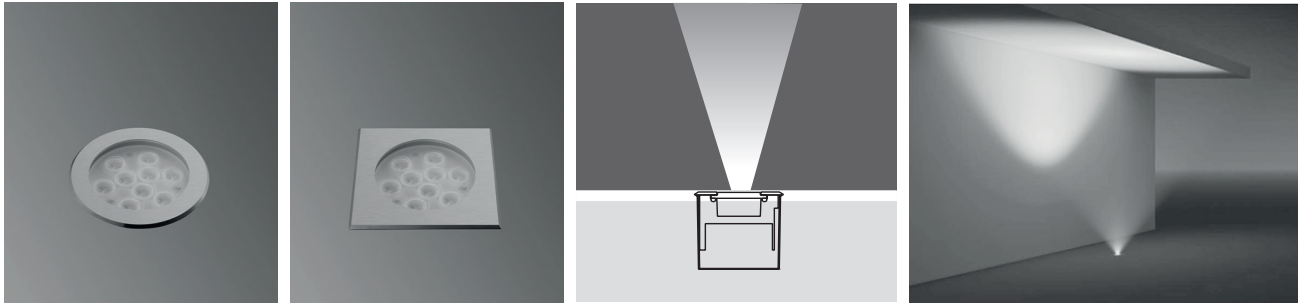

PATNOS 4 RECESSED LED FIXTURES

Class I IP67 IK10

Symmetrical

PATNOS 4 Fix to Recessing Tube with Silicone

9 x 350 mA (9 W) LED		Total Lighting Output	Code No	
			Round	Square
☀ Warm White	3000 K	765 lm	163001	163011
☁ Natural White	4500 K	765 lm	163002	163012
☀ Cool White	6000 K	918 lm	163003	163013

Single color LED options upon request are ;

● Blue ● Amber ● Green ● Red

Voltage : 240V A.C with integrated driver (24V AC or DC on request)

Lens : 10°, 25°, 40°

Diffuser : Clear Glass 8 mm (Frosted Glass on request)

Cable : Potted 5 m 3x0,75 H03 VV-F

Symmetrical

PATNOS 4 Fix to Recessing Tube with Screws

9 x 350 mA (9 W) LED		Total Lighting Output	Code No	
			Round	Square
☀ Warm White	3000 K	765 lm	163021	163031
☁ Natural White	4500 K	765 lm	163022	163032
☀ Cool White	6000 K	918 lm	163023	163033