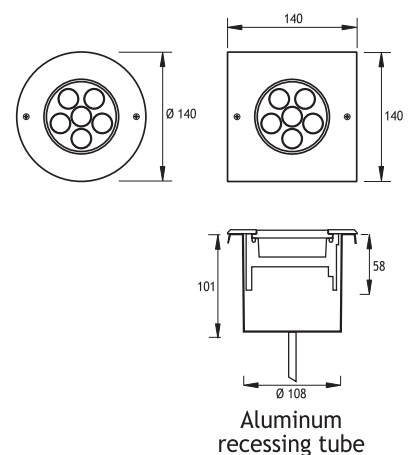

Single color LED options upon request are ;
 🟦 Blue 🟡 Amber 🟢 Green 🔴 Red

Voltage : 240V A.C with integrated driver (24V AC or DC on request)
Lens : 10°, 25°, 40°
Diffuser : Clear Glass 8 mm (Frosted Glass on request)
Cable : Potted 5 m 3x0,75 H03 VV-F

Symmetrical PATNOS 3 Fix to Recessing Tube with Screws

6 x 350 mA (6 W) LED	Total Lighting Output	Code No	
		Round	Square
☀ Warm White 3000 K	510 lm	162021	162031
☀ Natural White 4500 K	510 lm	162022	162032
☀ Cool White 6000 K	612 lm	162023	162033
🌈 RGB		162061	162071