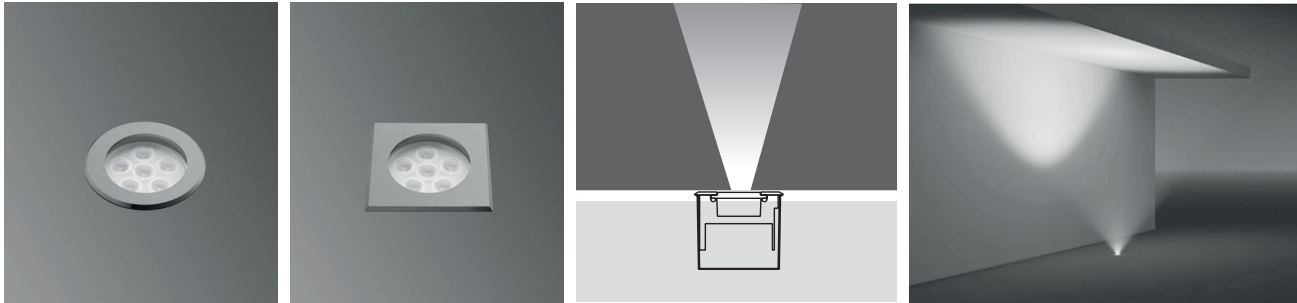

PATNOS 3 RECESSED LED FIXTURES

Class I IP67 IK10

Symmetrical PATNOS 3 Fix to Recessing Tube with Silicone

6 x 350 mA (6 W) LED	Total Lighting Output	Code No	
		Round	Square
☀ Warm White 3000 K	510 lm	162001	162011
☀ Natural White 4500 K	510 lm	162002	162012
☀ Cool White 6000 K	612 lm	162003	162013
🌈 RGB		162041	162051

Single color LED options upon request are ;
 🟦 Blue 🟡 Amber 🟢 Green 🔴 Red

Voltage : 240V A.C with integrated driver (24V AC or DC on request)
Lens : 10°, 25°, 40°
Diffuser : Clear Glass 8 mm (Frosted Glass on request)
Cable : Potted 5 m 3x0,75 H03 VV-F

Symmetrical PATNOS 3 Fix to Recessing Tube with Screws

6 x 350 mA (6 W) LED	Total Lighting Output	Code No	
		Round	Square
☀ Warm White 3000 K	510 lm	162021	162031
☀ Natural White 4500 K	510 lm	162022	162032
☀ Cool White 6000 K	612 lm	162023	162033
🌈 RGB		162061	162071