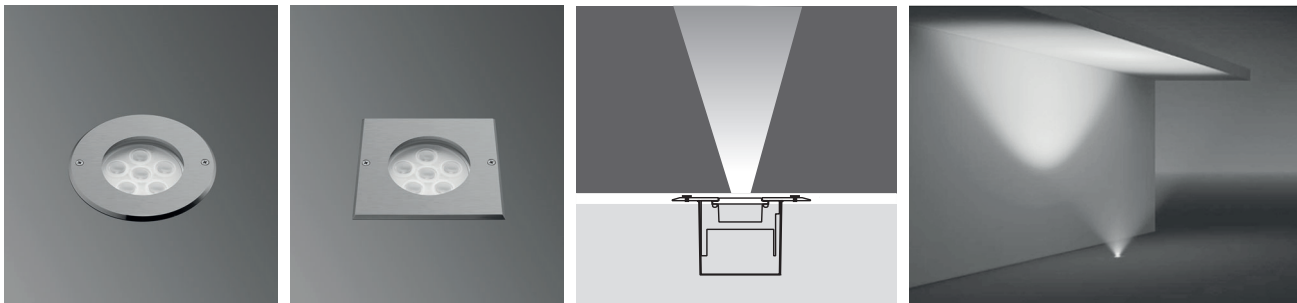

PATNOS 3 RECESSED LED FIXTURES

Class I IP67 IK10

Symmetrical PATNOS 3 Fix to Recessing Tube with Silicone

6 x 350 mA (6 W) LED	Total Lighting Output	Code No	
		Round	Square
☀ Warm White 3000 K	510 lm	162001	162011
☀ Natural White 4500 K	510 lm	162002	162012
☀ Cool White 6000 K	612 lm	162003	162013
🌈 RGB		162041	162051

Single color LED options upon request are ;
 🟦 Blue 🟡 Amber 🟢 Green 🔴 Red

Voltage : 240V A.C with integrated driver (24V AC or DC on request)
Lens : 10°, 25°, 40°
Diffuser : Clear Glass 8 mm (Frosted Glass on request)
Cable : Potted 5 m 3x0,75 H03 VV-F

Symmetrical PATNOS 3 Fix to Recessing Tube with Screws

6 x 350 mA (6 W) LED	Total Lighting Output	Code No	
		Round	Square
☀ Warm White 3000 K	510 lm	162021	162031
☀ Natural White 4500 K	510 lm	162022	162032
☀ Cool White 6000 K	612 lm	162023	162033
🌈 RGB		162061	162071