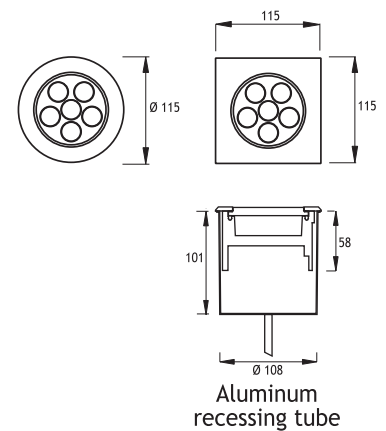

PATNOS 3 RECESSED LED FIXTURES

Class I IP67 IK10

Symmetrical PATNOS 3 Fix to Recessing Tube with Silicone

6 x 350 mA (6 W) LED	Total Lighting Output	Code No	
		Round	Square
☀ Warm White 3000 K	510 lm	162001	162011
☀ Natural White 4500 K	510 lm	162002	162012
☀ Cool White 6000 K	612 lm	162003	162013
🌈 RGB		162041	162051

Single color LED options upon request are ;
 🟦 Blue 🟡 Amber 🟢 Green 🔴 Red

Voltage : 240V A.C with integrated driver (24V AC or DC on request)
Lens : 10°, 25°, 40°
Diffuser : Clear Glass 8 mm (Frosted Glass on request)
Cable : Potted 5 m 3x0,75 H03 VV-F

Symmetrical PATNOS 3 Fix to Recessing Tube with Screws

6 x 350 mA (6 W) LED	Total Lighting Output	Code No	
		Round	Square
☀ Warm White 3000 K	510 lm	162021	162031
☀ Natural White 4500 K	510 lm	162022	162032
☀ Cool White 6000 K	612 lm	162023	162033
🌈 RGB		162061	162071