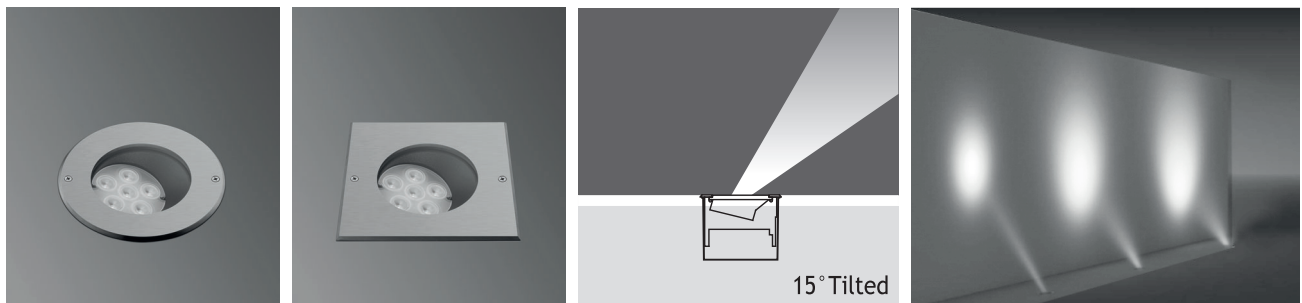

PATNOS 3 RECESSED LED FIXTURES

Class I IP67 IK10

Asymmetrical 15° Tilted PATNOS 3 Fix to Recessing Tube with Silicone

6 x 350 mA (6 W) LED		Total Lighting Output	Code No	
			Round	Square
Warm White	3000 K	510 lm	162201	162211
Natural White	4500 K	510 lm	162202	162212
Cool White	6000 K	612 lm	162203	162213
RGB			162241	162251

Single color LED options upon request are ;
 Blue Amber Green Red

Voltage : 240V A.C with integrated driver (24V AC or DC on request)

Lens : 10°, 25°, 40°

Diffuser : Clear Glass 8 mm (Frosted Glass on request)

Cable : Potted 5 m 3x0,75 H03 VV-F

Available with springs for false ceiling.

Asymmetrical 15° Tilted PATNOS 3 Fix to Recessing Tube with Screws

6 x 350 mA (6 W) LED		Total Lighting Output	Code No	
			Round	Square
Warm White	3000 K	510 lm	162221	162231
Natural White	4500 K	510 lm	162222	162232
Cool White	6000 K	612 lm	162223	162233
RGB			162261	162271