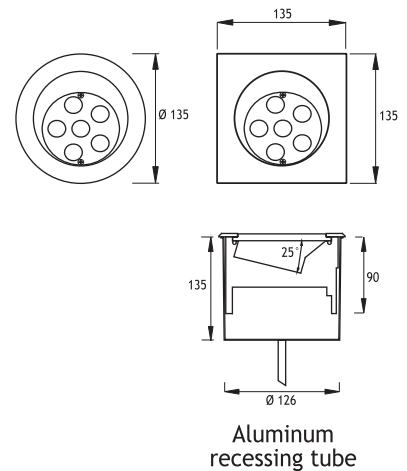

Voltage : 240V A.C with integrated driver (24V AC or DC on request)

Lens : 10°, 25°, 40°

Diffuser : Clear Glass 8 mm (Frosted Glass on request)

Cable : Potted 5 m 3x0,75 H03 VV-F

Available with springs for false ceiling.