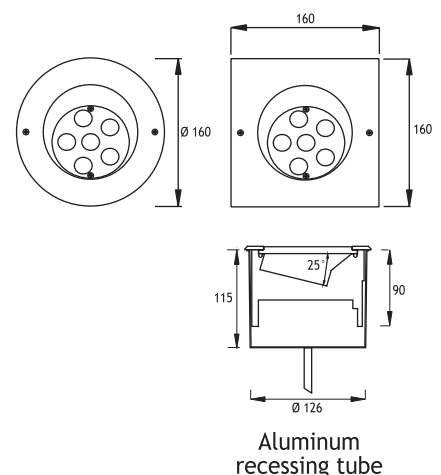

Voltage : 240V A.C with integrated driver (24V AC or DC on request)

Lens : 10°, 25°, 40°

Diffuser : Clear Glass 8 mm (Frosted Glass on request)

Cable : Potted 5 m 3x0,75 H03 VV-F

Available with springs for false ceiling.