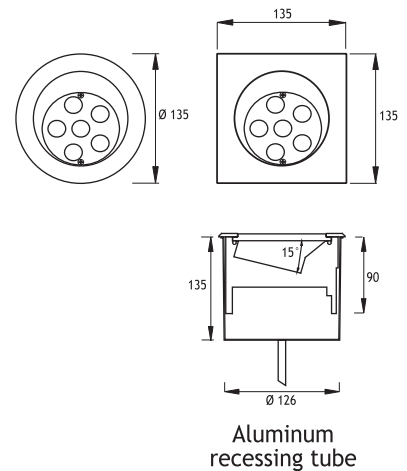

Cable : Potted 5 m 3x0,75 H03 VV-F

Available with springs for false ceiling.

Asymmetrical 15° Tilted PATNOS 3 Fix to Recessing Tube with Screws

6 x 350 mA (6 W) LED		Total Lighting Output	Code No	
			Round	Square
Warm White	3000 K	510 lm	162221	162231
Natural White	4500 K	510 lm	162222	162232
Cool White	6000 K	612 lm	162223	162233
RGB			162261	162271

Cable : Potted 5 m 3x0,75 H03 VV-F

Available with springs for false ceiling.

Asymmetrical 25° Tilted PATNOS 3 Fix to Recessing Tube with Screws

6 x 350 mA (6 W) LED		Total Lighting Output	Code No	
			Round	Square
Warm White	3000 K	510 lm	162301	162311
Natural White	4500 K	510 lm	162302	162312
Cool White	6000 K	612 lm	162303	162313
RGB			162341	162351