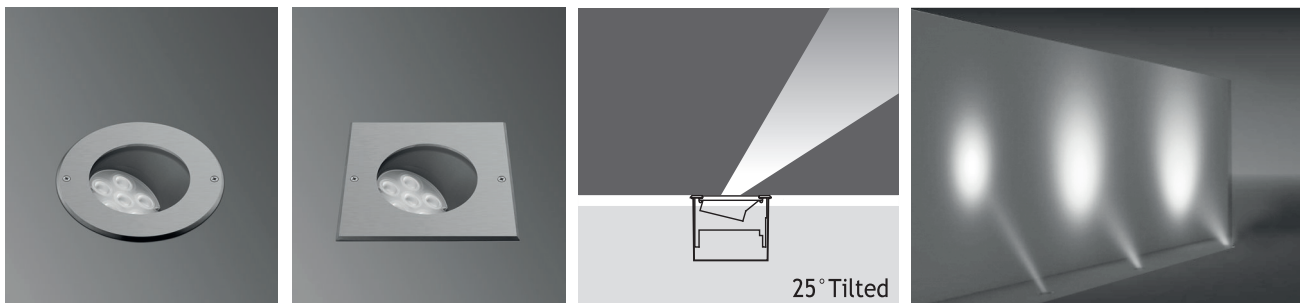

Single color LED options upon request are ;
 Blue Amber Green Red

Voltage : 240V A.C with integrated driver (24V AC or DC on request)

Lens : 10°, 25°, 40°

Diffuser : Clear Glass 8 mm (Frosted Glass on request)

Cable : Potted 5 m 3x0,75 H03 VV-F

Available with springs for false ceiling.

PATNOS 3 RECESSED LED FIXTURES

Class I IP67 IK10

Asymmetrical 25° Tilted PATNOS 3 Fix to Recessing Tube with Silicone

6 x 350 mA (6 W) LED		Total Lighting Output	Code No	
			Round	Square
Warm White	3000 K	510 lm	162281	162291
Natural White	4500 K	510 lm	162282	162292
Cool White	6000 K	612 lm	162283	162293
RGB			162321	162331

Cable : Potted 5 m 3x0,75 H03 VV-F

Available with springs for false ceiling.

Asymmetrical 25° Tilted PATNOS 3 Fix to Recessing Tube with Screws

6 x 350 mA (6 W) LED		Total Lighting Output	Code No	
			Round	Square
Warm White	3000 K	510 lm	162301	162311
Natural White	4500 K	510 lm	162302	162312
Cool White	6000 K	612 lm	162303	162313
RGB			162341	162351