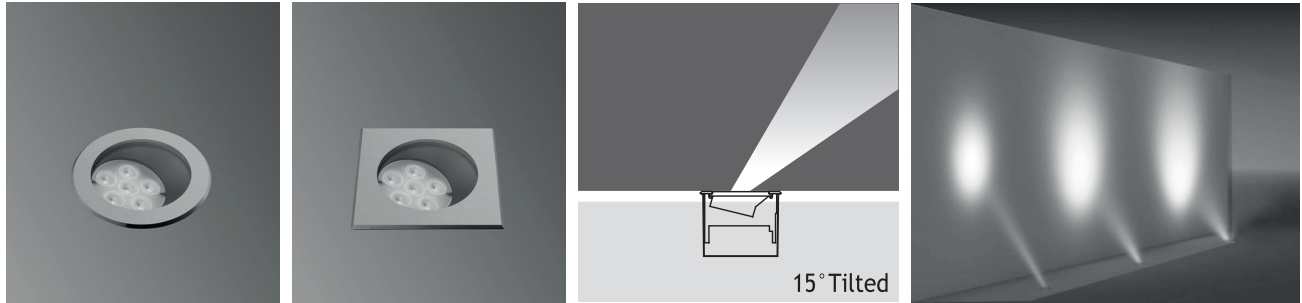

PATNOS 3 RECESSED LED FIXTURES

Class I IP67 IK10

Asymmetrical 15° Tilted PATNOS 3 Fix to Recessing Tube with Silicone

6 x 350 mA (6 W) LED		Total Lighting Output	Code No	
			Round	Square
Warm White	3000 K	510 lm	162201	162211
Natural White	4500 K	510 lm	162202	162212
Cool White	6000 K	612 lm	162203	162213
RGB			162241	162251

Single color LED options upon request are ;
 Blue Amber Green Red

Voltage : 240V A.C with integrated driver (24V AC or DC on request)

Lens : 10°, 25°, 40°

Diffuser : Clear Glass 8 mm (Frosted Glass on request)

Cable : Potted 5 m 3x0,75 H03 VV-F

Available with springs for false ceiling.

Asymmetrical 15° Tilted PATNOS 3 Fix to Recessing Tube with Screws

6 x 350 mA (6 W) LED		Total Lighting Output	Code No	
			Round	Square
Warm White	3000 K	510 lm	162221	162231
Natural White	4500 K	510 lm	162222	162232
Cool White	6000 K	612 lm	162223	162233
RGB			162261	162271