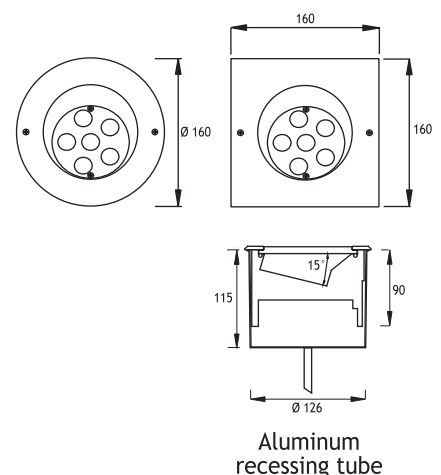

Cable : Potted 5 m 3x0,75 H03 VV-F

Available with springs for false ceiling.

Asymmetrical 15° Tilted PATNOS 3 Fix to Recessing Tube with Screws

6 x 350 mA (6 W) LED		Total Lighting Output	Code No	
			Round	Square
Warm White	3000 K	510 lm	162221	162231
Natural White	4500 K	510 lm	162222	162232
Cool White	6000 K	612 lm	162223	162233
RGB			162261	162271

Cable : Potted 5 m 3x0,75 H03 VV-F

Available with springs for false ceiling.

PATNOS 3 RECESSED LED FIXTURES

Class I IP67 IK10

Asymmetrical 25° Tilted PATNOS 3 Fix to Recessing Tube with Silicone

6 x 350 mA (6 W) LED		Total Lighting Output	Code No	
			Round	Square
Warm White	3000 K	510 lm	162281	162291
Natural White	4500 K	510 lm	162282	162292
Cool White	6000 K	612 lm	162283	162293
RGB			162321	162331