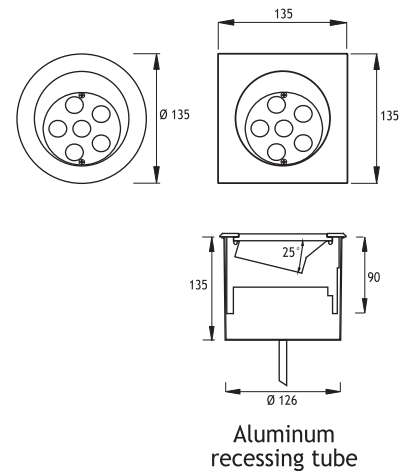

Cable : Potted 5 m 3x0,75 H03 VV-F

Available with springs for false ceiling.

PATNOS 3 RECESSED LED FIXTURES

Class I IP67 IK10

Asymmetrical 25° Tilted PATNOS 3 Fix to Recessing Tube with Silicone

6 x 350 mA (6 W) LED		Total Lighting Output	Code No	
			Round	Square
Warm White	3000 K	510 lm	162281	162291
Natural White	4500 K	510 lm	162282	162292
Cool White	6000 K	612 lm	162283	162293
RGB			162321	162331

Cable : Potted 5 m 3x0,75 H03 VV-F

Available with springs for false ceiling.

Asymmetrical 25° Tilted PATNOS 3 Fix to Recessing Tube with Screws

6 x 350 mA (6 W) LED		Total Lighting Output	Code No	
			Round	Square
Warm White	3000 K	510 lm	162301	162311
Natural White	4500 K	510 lm	162302	162312
Cool White	6000 K	612 lm	162303	162313
RGB			162341	162351