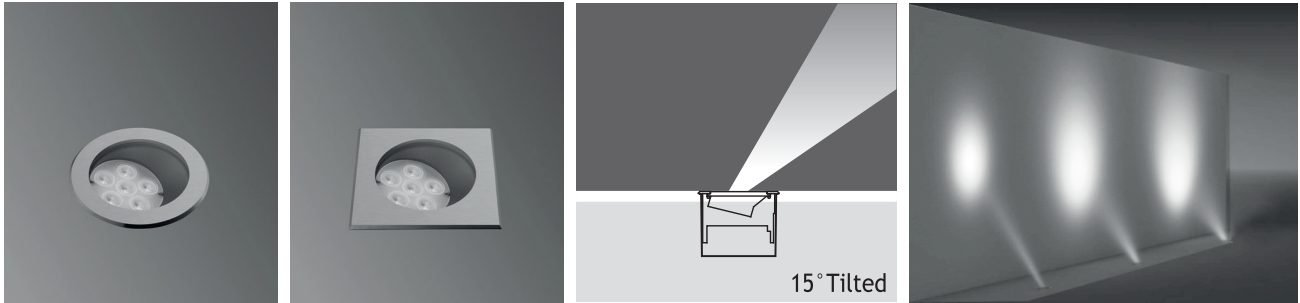

PATNOS 3 RECESSED LED FIXTURES

Class I IP67 IK10

Asymmetrical 15° Tilted PATNOS 3 Fix to Recessing Tube with Silicone

6 x 350 mA (6 W) LED		Total Lighting Output	Code No	
			Round	Square
Warm White	3000 K	510 lm	162201	162211
Natural White	4500 K	510 lm	162202	162212
Cool White	6000 K	612 lm	162203	162213
RGB			162241	162251

Single color LED options upon request are ;
 Blue Amber Green Red

Voltage : 240V A.C with integrated driver (24V AC or DC on request)

Lens : 10°, 25°, 40°

Diffuser : Clear Glass 8 mm (Frosted Glass on request)