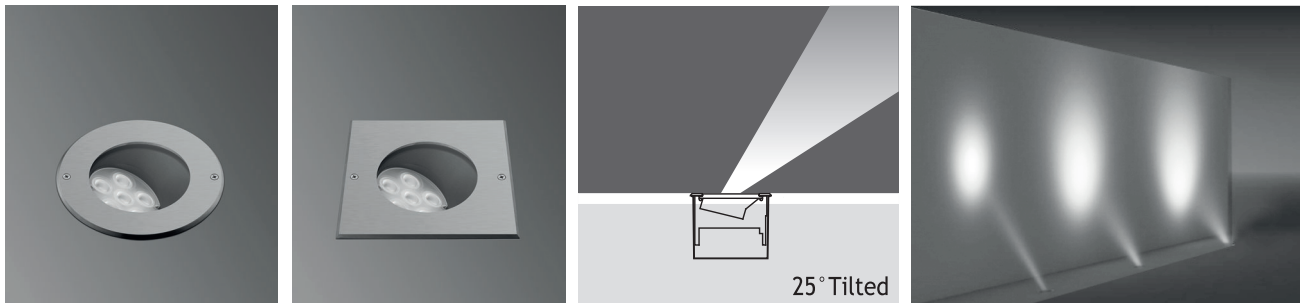

Single color LED options upon request are ;
 Blue Amber Green Red

Voltage : 240V A.C with integrated driver (24V AC or DC on request)

Lens : 10°, 25°, 40°

Diffuser : Clear Glass 8 mm (Frosted Glass on request)

Cable : Potted 5 m 3x0,75 H03 VV-F

Available with springs for false ceiling.

PATNOS 3 RECESSED LED FIXTURES

Class I IP67 IK10

Asymmetrical 25° Tilted PATNOS 3 Fix to Recessing Tube with Silicone

6 x 350 mA (6 W) LED		Total Lighting Output	Code No	
			Round	Square
Warm White	3000 K	510 lm	162281	162291
Natural White	4500 K	510 lm	162282	162292
Cool White	6000 K	612 lm	162283	162293
RGB			162321	162331

Cable : Potted 5 m 3x0,75 H03 VV-F

Available with springs for false ceiling.

Asymmetrical 25° Tilted PATNOS 3 Fix to Recessing Tube with Screws

6 x 350 mA (6 W) LED		Total Lighting Output	Code No	
			Round	Square
Warm White	3000 K	510 lm	162301	162311
Natural White	4500 K	510 lm	162302	162312
Cool White	6000 K	612 lm	162303	162313
RGB			162341	162351