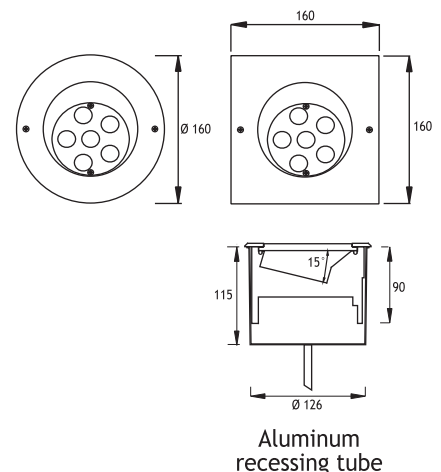

Voltage : 240V A.C with integrated driver (24V AC or DC on request)

Lens : 10°, 25°, 40°

Diffuser : Clear Glass 8 mm (Frosted Glass on request)

Cable : Potted 5 m 3x0,75 H03 VV-F

Available with springs for false ceiling.