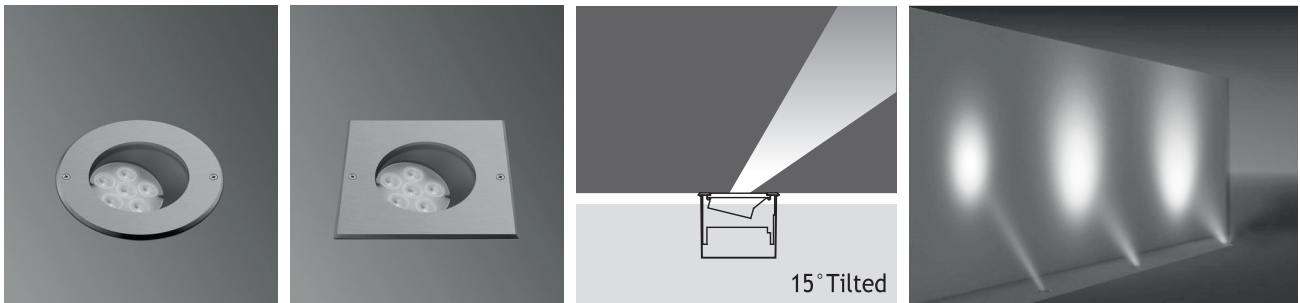

PATNOS 3 RECESSED LED FIXTURES

Class I IP67 IK10

Asymmetrical 15° Tilted PATNOS 3 Fix to Recessing Tube with Silicone

6 x 350 mA (6 W) LED		Total Lighting Output	Code No	
			Round	Square
Warm White	3000 K	510 lm	162201	162211
Natural White	4500 K	510 lm	162202	162212
Cool White	6000 K	612 lm	162203	162213
RGB			162241	162251

Single color LED options upon request are ;
 Blue Amber Green Red

Voltage : 240V A.C with integrated driver (24V AC or DC on request)

Lens : 10°, 25°, 40°

Diffuser : Clear Glass 8 mm (Frosted Glass on request)

Cable : Potted 5 m 3x0,75 H03 VV-F

Available with springs for false ceiling.

Asymmetrical 15° Tilted PATNOS 3 Fix to Recessing Tube with Screws

6 x 350 mA (6 W) LED		Total Lighting Output	Code No	
			Round	Square
Warm White	3000 K	510 lm	162221	162231
Natural White	4500 K	510 lm	162222	162232
Cool White	6000 K	612 lm	162223	162233
RGB			162261	162271