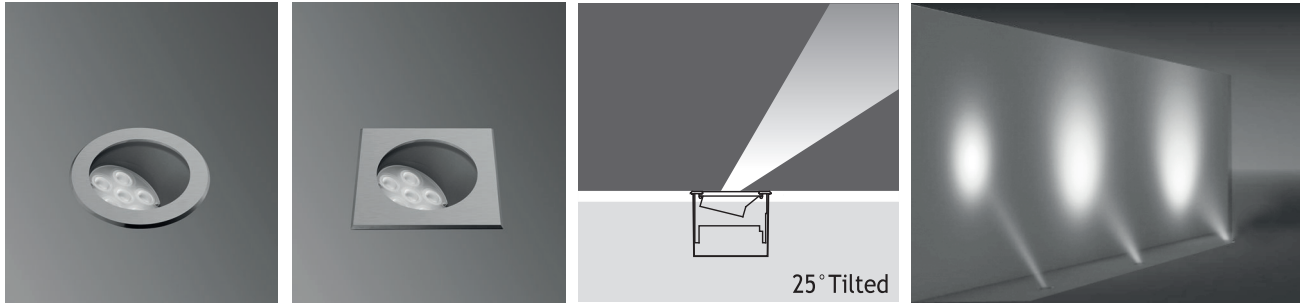

Single color LED options upon request are ;
 Blue Amber Green Red

Voltage : 240V A.C with integrated driver (24V AC or DC on request)

Lens : 10°, 25°, 40°

Diffuser : Clear Glass 8 mm (Frosted Glass on request)

Cable : Potted 5 m 3x0,75 H03 VV-F

Available with springs for false ceiling.

PATNOS 3 RECESSED LED FIXTURES

Class I IP67 IK10

Asymmetrical 25° Tilted PATNOS 3 Fix to Recessing Tube with Silicone

6 x 350 mA (6 W) LED		Total Lighting Output	Code No	
			Round	Square
Warm White	3000 K	510 lm	162281	162291
Natural White	4500 K	510 lm	162282	162292
Cool White	6000 K	612 lm	162283	162293
RGB			162321	162331