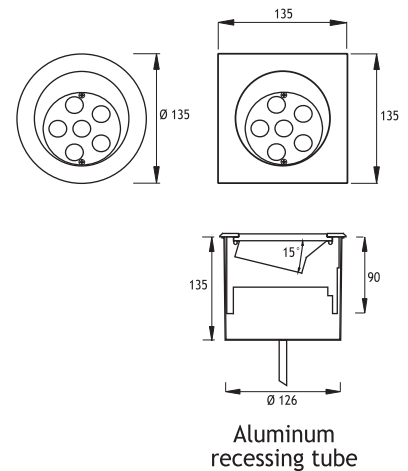

Voltage : 240V A.C with integrated driver (24V AC or DC on request)

Lens : 10°, 25°, 40°

Diffuser : Clear Glass 8 mm (Frosted Glass on request)

Cable : Potted 5 m 3x0,75 H03 VV-F

Available with springs for false ceiling.