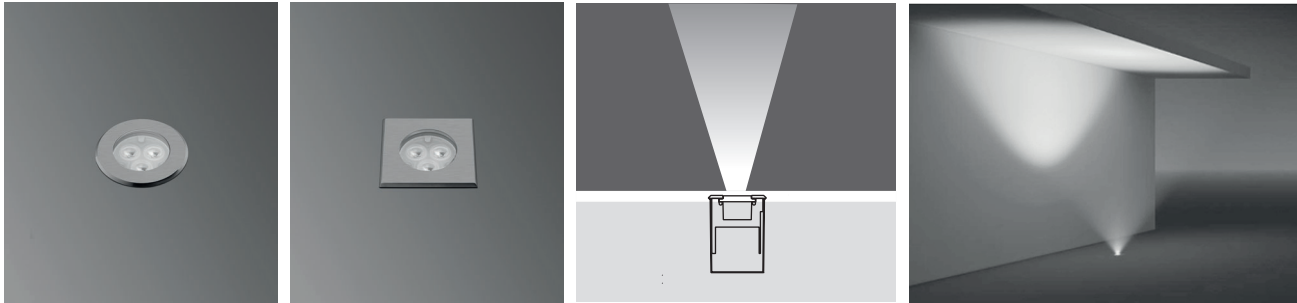

PATNOS 2 RECESSED LED FIXTURES

Class I IP67 IK10

Symmetrical

PATNOS 2 Fix to Recessing Tube with Silicone

		Total Lighting Output		3W Round	3W Square	9W Round	9W Square
		3W	9W				
3 x 350 mA (3 W) LED							
3 x 700 mA (9 W) LED							
☀ Warm White	3000 K	255 lm	675 lm	161001	161011	161041	161051
☀ Natural White	4500 K	255 lm	675 lm	161002	161012	161042	161052
☀ Cool White	6000 K	306 lm	810 lm	161003	161013	161043	161053
🌈 RGB						161081	161091

Single color LED options upon request are ;

🟦 Blue 🟡 Amber 🟢 Green 🔴 Red

Voltage : 240V A.C with integrated driver (24V AC or DC on request)

Lens : 10°, 25°, 40°

Diffuser : Clear Glass 8 mm (Frosted Glass on request)

Cable : Potted 5 m 3x0,75 H03 VV-F

Symmetrical

PATNOS 2 Fix to Recessing Tube with Screws

		Total Lighting Output		3W Round	3W Square	9W Round	9W Square
		3W	9W				
3 x 350 mA (3 W) LED							
3 x 700 mA (9 W) LED							
☀ Warm White	3000 K	255 lm	675 lm	161021	161031	161061	161071
☀ Natural White	4500 K	255 lm	675 lm	161022	161032	161062	161072
☀ Cool White	6000 K	306 lm	810 lm	161023	161033	161063	161073
🌈 RGB						161101	161111