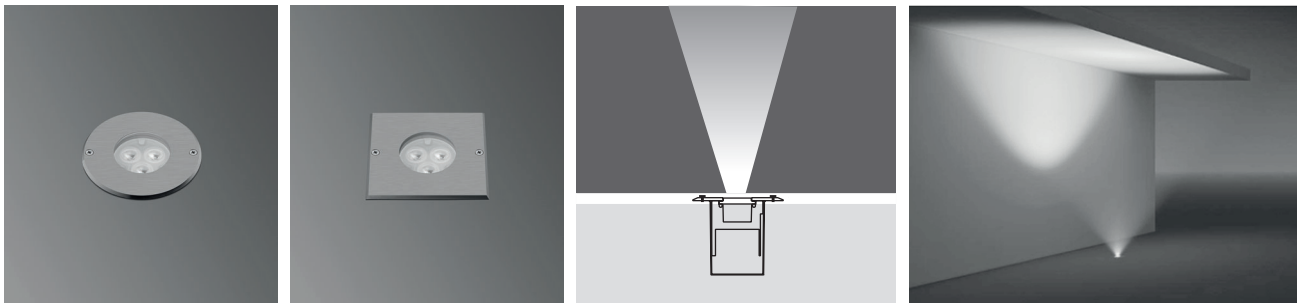

PATNOS 2 RECESSED LED FIXTURES

Class I IP67 IK10

Symmetrical

PATNOS 2 Fix to Recessing Tube with Silicone

		Total Lighting Output		3W Round	3W Square	9W Round	9W Square
		3W	9W				
3 x 350 mA (3 W) LED							
3 x 700 mA (9 W) LED							
☀ Warm White	3000 K	255 lm	675 lm	161001	161011	161041	161051
☀ Natural White	4500 K	255 lm	675 lm	161002	161012	161042	161052
☀ Cool White	6000 K	306 lm	810 lm	161003	161013	161043	161053
🌈 RGB						161081	161091

Single color LED options upon request are ;

🟦 Blue 🟡 Amber 🟢 Green 🔴 Red

Voltage : 240V A.C with integrated driver (24V AC or DC on request)

Lens : 10°, 25°, 40°

Diffuser : Clear Glass 8 mm (Frosted Glass on request)

Cable : Potted 5 m 3x0,75 H03 VV-F

Symmetrical

PATNOS 2 Fix to Recessing Tube with Screws

		Total Lighting Output		3W Round	3W Square	9W Round	9W Square
		3W	9W				
3 x 350 mA (3 W) LED							
3 x 700 mA (9 W) LED							
☀ Warm White	3000 K	255 lm	675 lm	161021	161031	161061	161071
☀ Natural White	4500 K	255 lm	675 lm	161022	161032	161062	161072
☀ Cool White	6000 K	306 lm	810 lm	161023	161033	161063	161073
🌈 RGB						161101	161111