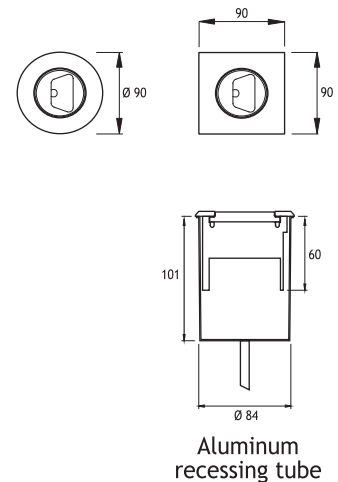

PATNOS 2 RECESSED LED FIXTURES

Class I IP67 IK10

Asymmetrical Wallwasher PATNOS 2 Fix to Recessing Tube with Silicone

	1 x 350 mA (1 W) LED 1 x 700 mA (3 W) LED	Total Lighting Output	Total Lighting Output				
			1W	3W	1W Round	1W Square	3W Round
☀ Warm White	3000 K	89 lm	210 lm	161601	161611	161641	161651
☁ Natural White	4500 K	89 lm	210 lm	161602	161612	161642	161652
☀ Cool White	6000 K	101 lm	230 lm	161603	161613	161643	161653

Asymmetrical Wallwasher PATNOS 2 Fix to Recessing Tube with Screws

	1 x 350 mA (3 W) LED 1 x 700 mA (3 W) LED	Total Lighting Output	Total Lighting Output				
			1W	3W	1W Round	1W Square	3W Round
☀ Warm White	3000 K	89 lm	210 lm	161621	161631	161661	161671
☁ Natural White	4500 K	89 lm	210 lm	161622	161632	161662	161672
☀ Cool White	6000 K	101 lm	230 lm	161623	161633	161663	161673