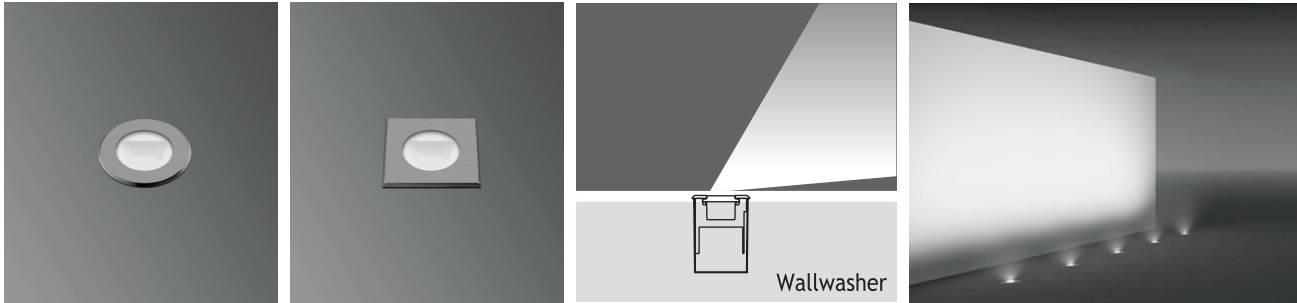

PATNOS 2 RECESSED LED FIXTURES

Class I IP67 IK10

Asymmetrical Wallwasher PATNOS 2 Fix to Recessing Tube with Silicone

	1 x 350 mA (1 W) LED 1 x 700 mA (3 W) LED	Total Lighting Output	Total Lighting Output				
			1W	3W	1W Round	1W Square	3W Round
☀ Warm White	3000 K	89 lm	210 lm	161601	161611	161641	161651
☁ Natural White	4500 K	89 lm	210 lm	161602	161612	161642	161652
☀ Cool White	6000 K	101 lm	230 lm	161603	161613	161643	161653

Single color LED options upon request are ;
● Blue ● Amber ● Green ● Red

Voltage : 240V A.C with integrated driver (24V AC or DC on request)
Diffuser : Clear Glass 8 mm (Frosted Glass on request)
Cable : Potted 5 m 3x0,75 H03 VV-F

Asymmetrical Wallwasher PATNOS 2 Fix to Recessing Tube with Screws

	1 x 350 mA (3 W) LED 1 x 700 mA (3 W) LED	Total Lighting Output	Total Lighting Output				
			1W	3W	1W Round	1W Square	3W Round
☀ Warm White	3000 K	89 lm	210 lm	161621	161631	161661	161671
☁ Natural White	4500 K	89 lm	210 lm	161622	161632	161662	161672
☀ Cool White	6000 K	101 lm	230 lm	161623	161633	161663	161673