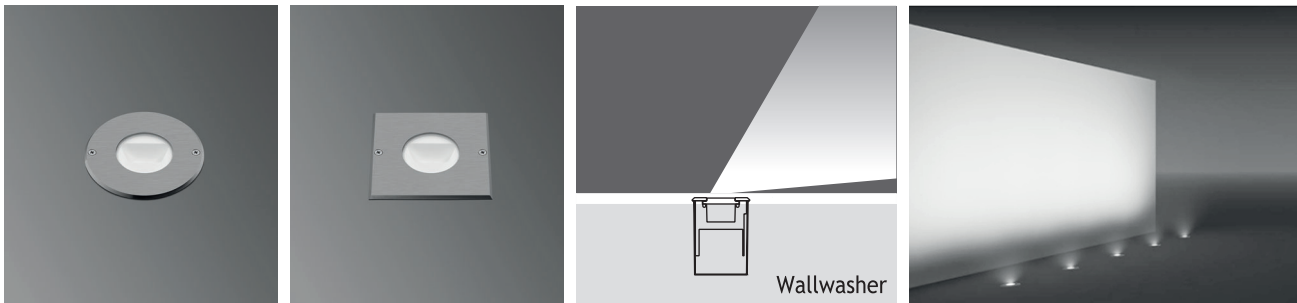

PATNOS 2 RECESSED LED FIXTURES

Class I IP67 IK10

Asymmetrical Wallwasher PATNOS 2 Fix to Recessing Tube with Silicone

	1 x 350 mA (1 W) LED 1 x 700 mA (3 W) LED	Total Lighting Output	Total Lighting Output				
			1W	3W	1W Round	1W Square	3W Round
☀ Warm White	3000 K	89 lm	210 lm	161601	161611	161641	161651
☁ Natural White	4500 K	89 lm	210 lm	161602	161612	161642	161652
☀ Cool White	6000 K	101 lm	230 lm	161603	161613	161643	161653

Single color LED options upon request are ;
● Blue ● Amber ● Green ● Red

Voltage : 240V A.C with integrated driver (24V AC or DC on request)
Diffuser : Clear Glass 8 mm (Frosted Glass on request)
Cable : Potted 5 m 3x0,75 H03 VV-F

Asymmetrical Wallwasher PATNOS 2 Fix to Recessing Tube with Screws

	1 x 350 mA (3 W) LED 1 x 700 mA (3 W) LED	Total Lighting Output	Total Lighting Output				
			1W	3W	1W Round	1W Square	3W Round
☀ Warm White	3000 K	89 lm	210 lm	161621	161631	161661	161671
☁ Natural White	4500 K	89 lm	210 lm	161622	161632	161662	161672
☀ Cool White	6000 K	101 lm	230 lm	161623	161633	161663	161673