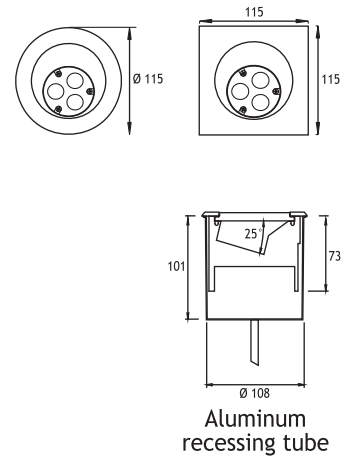

PATNOS 2 RECESSED LED FIXTURES

Class I IP67 IK10

Asymmetrical 25° Tilted PATNOS 2 Fix to Recessing Tube with Silicone

		Total Lighting Output		3W Round	3W Square	9W Round	9W Square
		3W	9W				
☀ Warm White	3000 K	255 lm	675 lm	161441	161451	161481	161491
☀ Natural White	4500 K	255 lm	675 lm	161442	161452	161482	161492
☀ Cool White	6000 K	310 lm	810 lm	161443	161453	161483	161493
🌈 RGB						161521	161531

Single color LED options upon request are ;
🟦 Blue 🟡 Amber 🟢 Green 🔴 Red

- **Voltage** : 240V A.C with integrated driver (24V AC or DC on request)
- **Lens** : 10°, 25°, 40°
- **Diffuser** : Clear Glass 8 mm (Frosted Glass on request)
- **Cable** : Potted 5 m 3x0,75 H03 VV-F

Asymmetrical 25° Tilted PATNOS 2 Fix to Recessing Tube with Screws

		Total Lighting Output		3W Round	3W Square	9W Round	9W Square
		3W	9W				
☀ Warm White	3000 K	255 lm	675 lm	161461	161471	161501	161511
☀ Natural White	4500 K	255 lm	675 lm	161462	161472	161502	161512
☀ Cool White	6000 K	310 lm	810 lm	161463	161473	161503	161513
🌈 RGB						161541	161551

Single color LED options upon request are ;
🟦 Blue 🟡 Amber 🟢 Green 🔴 Red

- **Voltage** : 240V A.C with integrated driver (24V AC or DC on request)
- **Lens** : 10°, 25°, 40°
- **Diffuser** : Clear Glass 8 mm (Frosted Glass on request)
- **Cable** : Potted 5 m 3x0,75 H03 VV-F