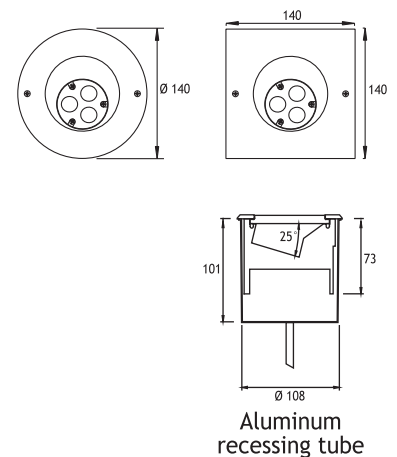

PATNOS 2 RECESSED LED FIXTURES

Class I IP67 IK10

Asymmetrical 25° Tilted PATNOS 2 Fix to Recessing Tube with Silicone

		Total Lighting Output		3W Round	3W Square	9W Round	9W Square
		3W	9W				
☀ Warm White	3000 K	255 lm	675 lm	161441	161451	161481	161491
☀ Natural White	4500 K	255 lm	675 lm	161442	161452	161482	161492
☀ Cool White	6000 K	310 lm	810 lm	161443	161453	161483	161493
🌈 RGB						161521	161531

Single color LED options upon request are ;
🟦 Blue 🟡 Amber 🟢 Green 🔴 Red

- **Voltage** : 240V A.C with integrated driver (24V AC or DC on request)
- **Lens** : 10°, 25°, 40°
- **Diffuser** : Clear Glass 8 mm (Frosted Glass on request)
- **Cable** : Potted 5 m 3x0,75 H03 VV-F

Asymmetrical 25° Tilted PATNOS 2 Fix to Recessing Tube with Screws

		Total Lighting Output		3W Round	3W Square	9W Round	9W Square
		3W	9W				
☀ Warm White	3000 K	255 lm	675 lm	161461	161471	161501	161511
☀ Natural White	4500 K	255 lm	675 lm	161462	161472	161502	161512
☀ Cool White	6000 K	310 lm	810 lm	161463	161473	161503	161513
🌈 RGB						161541	161551

Single color LED options upon request are ;
🟦 Blue 🟡 Amber 🟢 Green 🔴 Red

- **Voltage** : 240V A.C with integrated driver (24V AC or DC on request)
- **Lens** : 10°, 25°, 40°
- **Diffuser** : Clear Glass 8 mm (Frosted Glass on request)
- **Cable** : Potted 5 m 3x0,75 H03 VV-F