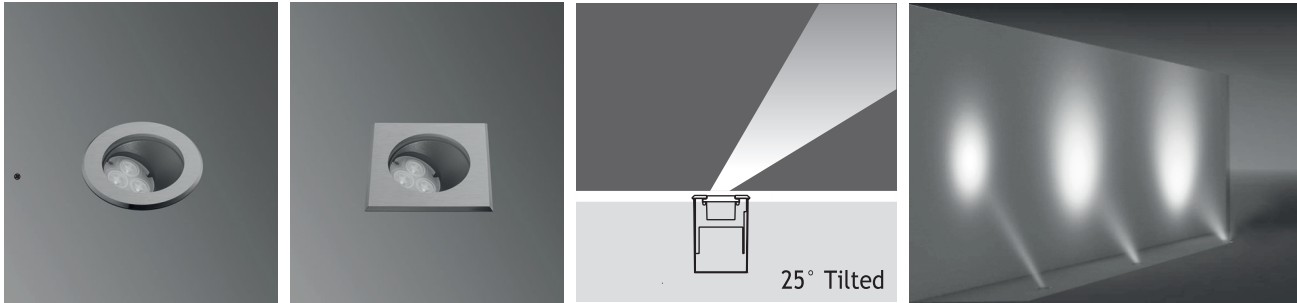

PATNOS 2 RECESSED LED FIXTURES

Class I IP67 IK10

Asymmetrical 25° Tilted PATNOS 2 Fix to Recessing Tube with Silicone

		Total Lighting Output		3W Round	3W Square	9W Round	9W Square
		3W	9W				
☀ Warm White	3000 K	255 lm	675 lm	161441	161451	161481	161491
☀ Natural White	4500 K	255 lm	675 lm	161442	161452	161482	161492
☀ Cool White	6000 K	310 lm	810 lm	161443	161453	161483	161493
🌈 RGB						161521	161531

Single color LED options upon request are ;
 🟦 Blue 🟡 Amber 🟢 Green 🔴 Red

- Voltage** : 240V A.C with integrated driver (24V AC or DC on request)
- Lens** : 10°, 25°, 40°
- Diffuser** : Clear Glass 8 mm (Frosted Glass on request)
- Cable** : Potted 5 m 3x0,75 H03 VV-F