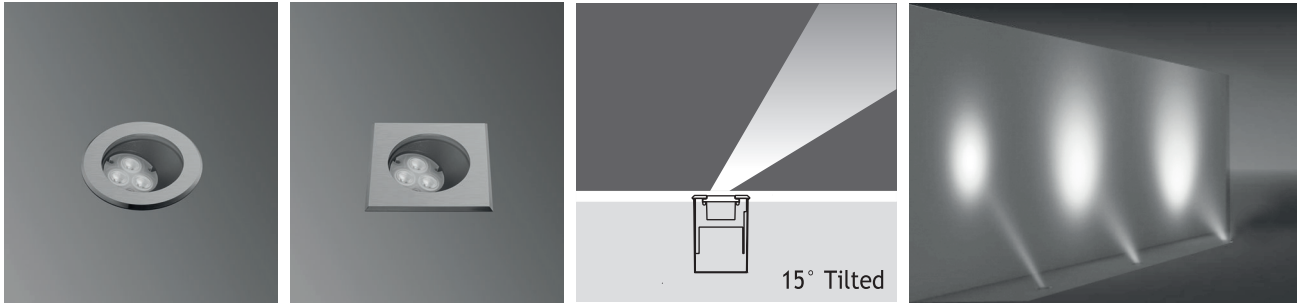

Single color LED options upon request are ;
 🟦 Blue 🟡 Amber 🟢 Green 🔴 Red

- Voltage** : 240V A.C with integrated driver (24V AC or DC on request)
- Lens** : 10°, 25°, 40°
- Diffuser** : Clear Glass 8 mm (Frosted Glass on request)
- Cable** : Potted 5 m 3x0,75 H03 VV-F

PATNOS 2 RECESSED LED FIXTURES

Class I IP67 IK10

Asymmetrical 15° Tilted PATNOS 2 Fix to Recessing Tube with Silicone

		Total Lighting Output		3W Round	3W Square	9W Round	9W Square
		3W	9W				
☀ Warm White	3000 K	255 lm	675 lm	161321	161331	161361	161371
☀ Natural White	4500 K	266 lm	675 lm	161322	161332	161362	161372
☀ Cool White	6000 K	306 lm	810 lm	161323	161333	161363	161373
🌈 RGB						161401	161411