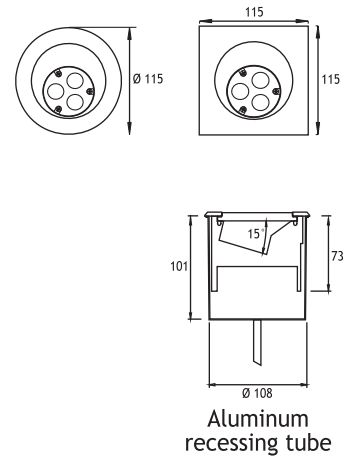

PATNOS 2 RECESSED LED FIXTURES

Class I IP67 IK10

Asymmetrical 15° Tilted PATNOS 2 Fix to Recessing Tube with Silicone

		Total Lighting Output		3W Round	3W Square	9W Round	9W Square
		3W	9W				
☀ Warm White	3000 K	255 lm	675 lm	161321	161331	161361	161371
☀ Natural White	4500 K	266 lm	675 lm	161322	161332	161362	161372
☀ Cool White	6000 K	306 lm	810 lm	161323	161333	161363	161373
🌈 RGB						161401	161411

Single color LED options upon request are ;
🟦 Blue 🟡 Amber 🟢 Green 🔴 Red

- **Voltage** : 240V A.C with integrated driver (24V AC or DC on request)
- **Lens** : 10°, 25°, 40°
- **Diffuser** : Clear Glass 8 mm (Frosted Glass on request)
- **Cable** : Potted 5 m 3x0,75 H03 VV-F

Asymmetrical 15° Tilted PATNOS 2 Fix to Recessing Tube with Screws

		Total Lighting Output		3W Round	3W Square	9W Round	9W Square
		3W	9W				
☀ Warm White	3000 K	255 lm	675 lm	161341	161351	161381	161391
☀ Natural White	4500 K	266 lm	675 lm	161342	161352	161382	161392
☀ Cool White	6000 K	306 lm	810 lm	161343	161353	161383	161393
🌈 RGB						161421	161431

Single color LED options upon request are ;
🟦 Blue 🟡 Amber 🟢 Green 🔴 Red

- **Voltage** : 240V A.C with integrated driver (24V AC or DC on request)
- **Lens** : 10°, 25°, 40°
- **Diffuser** : Clear Glass 8 mm (Frosted Glass on request)
- **Cable** : Potted 5 m 3x0,75 H03 VV-F