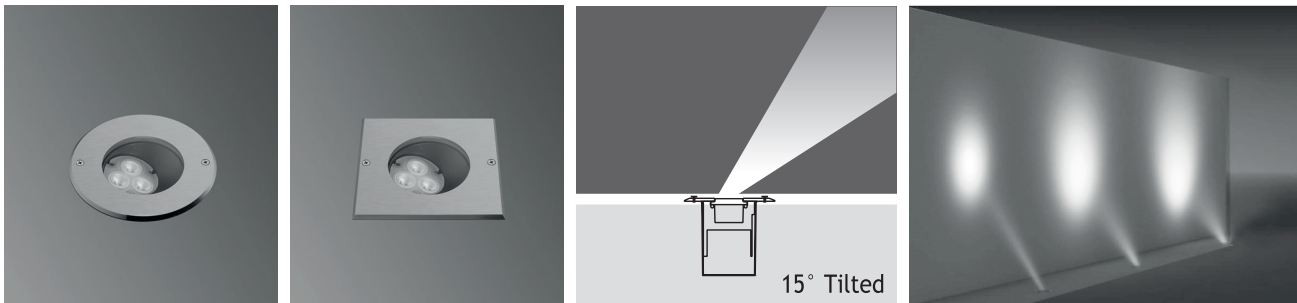

Asymmetrical 15° Tilted PATNOS 2 Fix to Recessing Tube with Screws

		Total Lighting Output		3W Round	3W Square	9W Round	9W Square
		3W	9W				
☀ Warm White	3000 K	255 lm	675 lm	161341	161351	161381	161391
☀ Natural White	4500 K	266 lm	675 lm	161342	161352	161382	161392
☀ Cool White	6000 K	306 lm	810 lm	161343	161353	161383	161393
🌈 RGB						161421	161431

Single color LED options upon request are ;
🟦 Blue 🟡 Amber 🟢 Green 🔴 Red

- **Voltage** : 240V A.C with integrated driver (24V AC or DC on request)
- **Lens** : 10°, 25°, 40°
- **Diffuser** : Clear Glass 8 mm (Frosted Glass on request)
- **Cable** : Potted 5 m 3x0,75 H03 VV-F