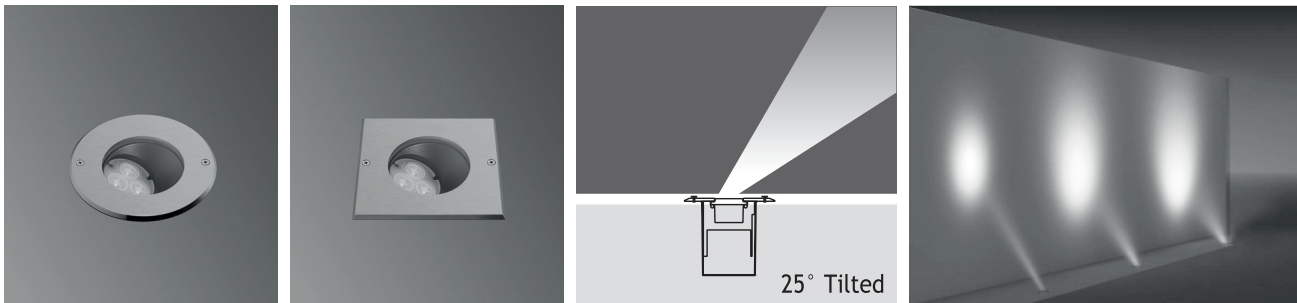

Asymmetrical 25° Tilted PATNOS 2 Fix to Recessing Tube with Screws

		Total Lighting Output		3W Round	3W Square	9W Round	9W Square
		3W	9W				
☀ Warm White	3000 K	255 lm	675 lm	161461	161471	161501	161511
☀ Natural White	4500 K	255 lm	675 lm	161462	161472	161502	161512
☀ Cool White	6000 K	310 lm	810 lm	161463	161473	161503	161513
🌈 RGB						161541	161551

Single color LED options upon request are ;
🟦 Blue 🟡 Amber 🟢 Green 🔴 Red

- **Voltage** : 240V A.C with integrated driver (24V AC or DC on request)
- **Lens** : 10°, 25°, 40°
- **Diffuser** : Clear Glass 8 mm (Frosted Glass on request)
- **Cable** : Potted 5 m 3x0,75 H03 VV-F