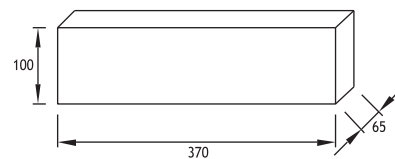

Stainless Steel Recessing Box