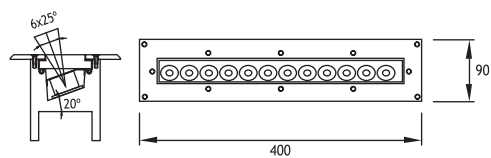

Stainless Steel Recessing Box