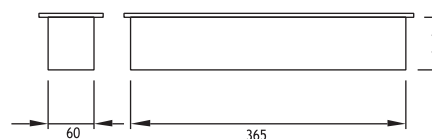

Stainless Steel Recessing Box