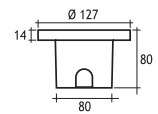

Recessing Box

HALOGEN 12V 35W	Code No
Alum	304111
Stainless Steel	308111

Lampholder : G9
Reflector : 40°
Diffuser : Clear Glass
CLASS I