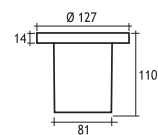

MILET 4 WALL RECESSED FIXTURES IP55 IK08

Available in any
of these RAL colors

Lampholder : G4
Reflector : -
Diffuser : Clear Glass
CLASS III

Recessing Box

HALOGEN 12V 10-20W	Code No
Alum	304101
Stainless Steel	308101

Lampholder : Gu 5.3
Reflector : -
Diffuser : Clear Glass
CLASS III

Recessing Box

HALOGEN 12V 35W	Code No
Alum	304111
Stainless Steel	308111

Lampholder : G9
Reflector : 40°
Diffuser : Clear Glass
CLASS I

Recessing Box