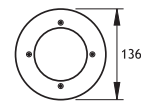

Recessing Box

HALOGEN 12V 10-20W	Code No
Alum	304101
Stainless Steel	308101

Lampholder : Gu 5.3
Reflector : -
Diffuser : Clear Glass
CLASS III