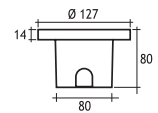

MILET 4 WALL RECESSED FIXTURES IP55 IK08

Available in any
of these RAL colors

Lampholder : G4
Reflector : -
Diffuser : Clear Glass
CLASS III

Recessing Box

HALOGEN 12V 10-20W	Code No
Alum	304101
Stainless Steel	308101