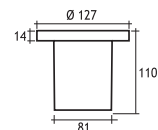

Recessing Box

HALOGEN 240V 50W	Code No
Alum	304131
Stainless Steel	308131