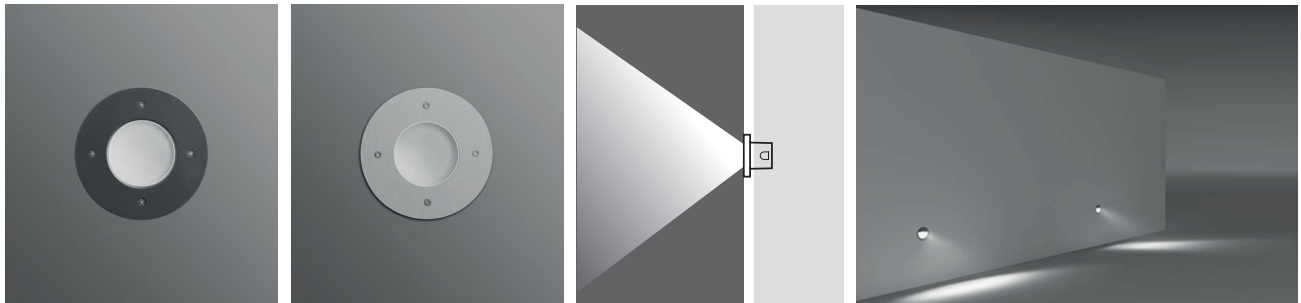

MILET 4 WALL RECESSED FIXTURES IP55 IK08

Available in any
of these RAL colors

Lampholder : G4
Reflector : -
Diffuser : Clear Glass
CLASS III

Recessing Box

HALOGEN 12V 10-20W	Code No
Alum	304101
Stainless Steel	308101

Lampholder : Gu 5.3
Reflector : -
Diffuser : Clear Glass
CLASS III

Recessing Box

HALOGEN 12V 35W	Code No
Alum	304111
Stainless Steel	308111

Lampholder : G9
Reflector : 40°
Diffuser : Clear Glass
CLASS I

Recessing Box

HALOGEN 240V 40W	Code No
Alum	304121
Stainless Steel	308121

Lampholder : Gu 10
Reflector : -
Diffuser : Clear Glass
CLASS I

Recessing Box

HALOGEN 240V 50W	Code No
Alum	304131
Stainless Steel	308131