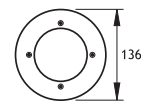

Lampholder : Gu 5.3
Reflector : -
Diffuser : Clear Glass
CLASS III

Recessing Box

HALOGEN 12V 35W	Code No
Alum	304111
Stainless Steel	308111

Lampholder : G9
Reflector : 40°
Diffuser : Clear Glass
CLASS I

Recessing Box