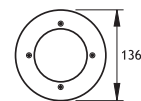

Recessing Box

HALOGEN 240V 50W	Code No
Alum	304131
Stainless Steel	308131