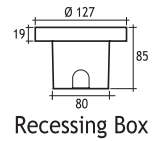

MILET 3 WALL RECESSED FIXTURES IP55 IK10

Available in any
of these RAL colors

Lampholder : G4
Reflector : -
Diffuser : Clear Glass
CLASS III

Recessing Box

HALOGEN 12V 10-20W	Code No
Alum	303101
Stainless Steel	307101