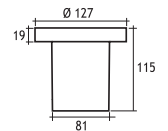

Recessing Box

HALOGEN 240V 50W	Code No
Alum	303131
Stainless Steel	307131