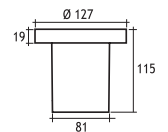

MILET 3 WALL RECESSED FIXTURES IP55 IK10

Available in any
of these RAL colors

Lampholder : G4
Reflector : -
Diffuser : Clear Glass
CLASS III

Recessing Box

HALOGEN 12V 10-20W	Code No
Alum	303101
Stainless Steel	307101

Lampholder : Gu 5.3
Reflector : -
Diffuser : Clear Glass
CLASS III

Recessing Box

HALOGEN 12V 35W	Code No
Alum	303111
Stainless Steel	307111

Lampholder : G9
Reflector : 40°
Diffuser : Clear Glass
CLASS I

Recessing Box