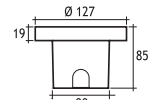

Recessing Box

HALOGEN 12V 35W	Code No
Alum	303111
Stainless Steel	307111

Lampholder : G9
Reflector : 40°
Diffuser : Clear Glass
CLASS I