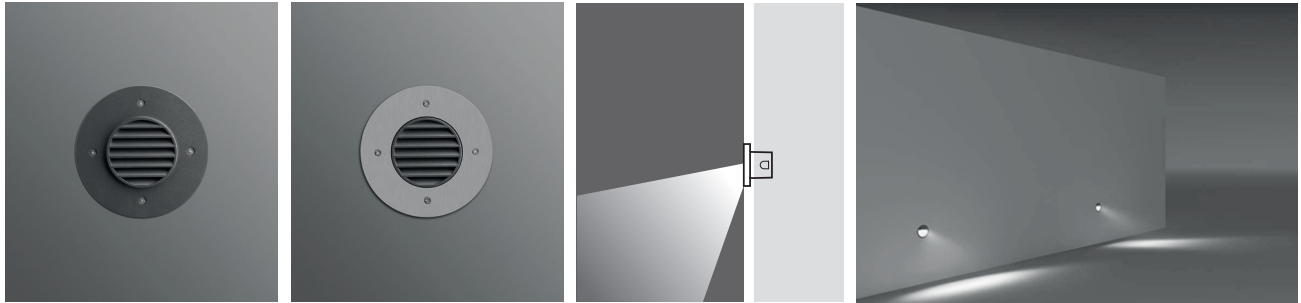

MILET 3 WALL RECESSED FIXTURES IP55 IK10

Available in any
of these RAL colors

Lampholder : G4
Reflector : -
Diffuser : Clear Glass
CLASS III

Recessing Box

HALOGEN 12V 10-20W	Code No
Alum	303101
Stainless Steel	307101

Lampholder : Gu 5.3
Reflector : -
Diffuser : Clear Glass
CLASS III

Recessing Box

HALOGEN 12V 35W	Code No
Alum	303111
Stainless Steel	307111

Lampholder : G9
Reflector : 40°
Diffuser : Clear Glass
CLASS I

Recessing Box