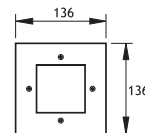

HALOGEN 240V 50W	Code No
Alum	302131
Stainless Steel	306131