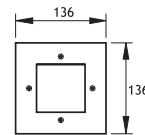

# MILET 2 WALL RECESSED FIXTURES IP55 IK10

Available in any  
of these RAL colors

Lampholder : G4  
Reflector : -  
Diffuser : Clear Glass  
CLASS III

| HALOGEN 12V 10-20W | Code No |
|--------------------|---------|
| Alum               | 302101  |
| Stainless Steel    | 306101  |

Lampholder : Gu 5.3  
Reflector : -  
Diffuser : Clear Glass  
CLASS III

| HALOGEN 12V 35W | Code No |
|-----------------|---------|
| Alum            | 302111  |
| Stainless Steel | 306111  |

Lampholder : G9  
Reflector : 40°  
Diffuser : Clear Glass  
CLASS I