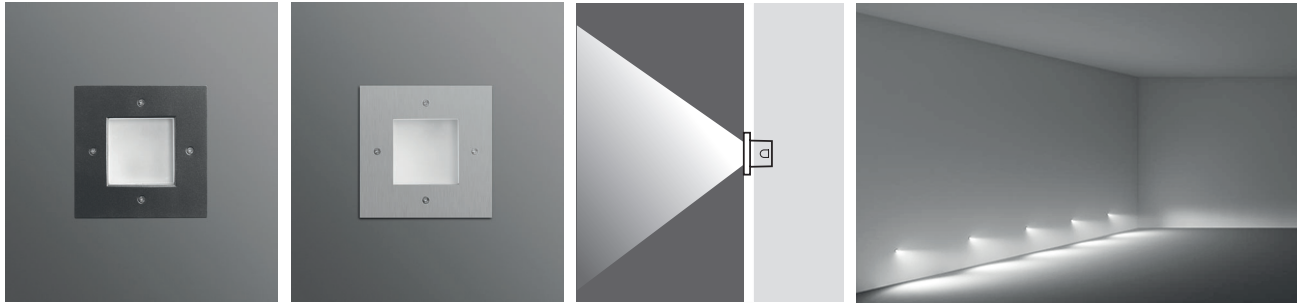

# MILET 2 WALL RECESSED FIXTURES IP55 IK10

Available in any  
of these RAL colors

Lampholder : G4  
Reflector : -  
Diffuser : Clear Glass  
CLASS III

| HALOGEN 12V 10-20W | Code No |
|--------------------|---------|
| Alum               | 302101  |
| Stainless Steel    | 306101  |

Lampholder : Gu 5.3  
Reflector : -  
Diffuser : Clear Glass  
CLASS III

| HALOGEN 12V 35W | Code No |
|-----------------|---------|
| Alum            | 302111  |
| Stainless Steel | 306111  |

Lampholder : G9  
Reflector : 40°  
Diffuser : Clear Glass  
CLASS I