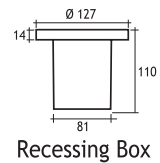

HALOGEN 240V 50W	Code No
Alum	302131
Stainless Steel	306131