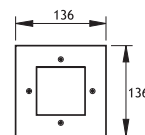

# MILET 2 WALL RECESSED FIXTURES IP55 IK10

Available in any  
of these RAL colors

Lampholder : G4  
Reflector : -  
Diffuser : Clear Glass  
CLASS III

| HALOGEN 12V 10-20W | Code No |
|--------------------|---------|
| Alum               | 302101  |
| Stainless Steel    | 306101  |

Lampholder : Gu 5.3  
Reflector : -  
Diffuser : Clear Glass  
CLASS III

| HALOGEN 12V 35W | Code No |
|-----------------|---------|
| Alum            | 302111  |
| Stainless Steel | 306111  |

Lampholder : G9  
Reflector : 40°  
Diffuser : Clear Glass  
CLASS I