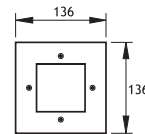

# MILET 2 WALL RECESSED FIXTURES IP55 IK10

Available in any  
of these RAL colors

Lampholder : G4  
Reflector : -  
Diffuser : Clear Glass  
CLASS III

| HALOGEN 12V 10-20W | Code No |
|--------------------|---------|
| Alum               | 302101  |
| Stainless Steel    | 306101  |

Lampholder : Gu 5.3  
Reflector : -  
Diffuser : Clear Glass  
CLASS III

| HALOGEN 12V 35W | Code No |
|-----------------|---------|
| Alum            | 302111  |
| Stainless Steel | 306111  |

Lampholder : G9  
Reflector : 40°  
Diffuser : Clear Glass  
CLASS I