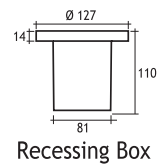

HALOGEN 240V 40W	Code No
Alum	302121
Stainless Steel	306121

Lampholder : Gu 10
Reflector : -
Diffuser : Clear Glass
CLASS I