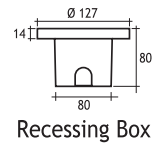

# MILET 2 WALL RECESSED FIXTURES IP55 IK10

Available in any  
of these RAL colors

Lampholder : G4  
Reflector : -  
Diffuser : Clear Glass  
CLASS III

| HALOGEN 12V 10-20W | Code No |
|--------------------|---------|
| Alum               | 302101  |
| Stainless Steel    | 306101  |