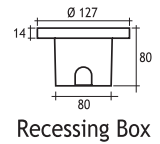

HALOGEN 12V 35W	Code No
Alum	302111
Stainless Steel	306111

Lampholder : G9
Reflector : 40°
Diffuser : Clear Glass
CLASS I