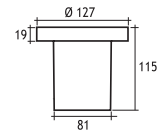

MILET 1 WALL RECESSED FIXTURES IP55 IK10

Available in any
of these RAL colors

Lampholder : G4
Reflector : -
Diffuser : Clear Glass
CLASS III

Recessing Box

HALOGEN 12V 10-20W	Code No
Alum	301101
Stainless Steel	305101

Lampholder : Gu 5.3
Reflector : -
Diffuser : Clear Glass
CLASS III

Recessing Box

HALOGEN 12V 35W	Code No
Alum	301111
Stainless Steel	305111

Lampholder : G9
Reflector : 40°
Diffuser : Clear Glass
CLASS I

Recessing Box