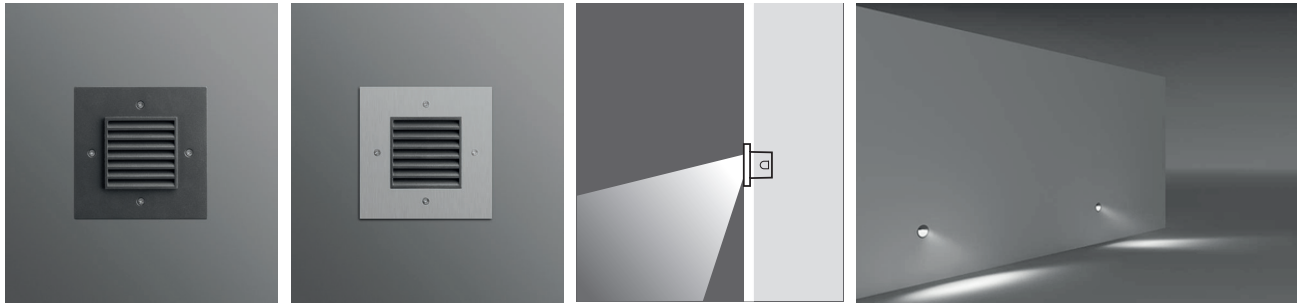

MILET 1 WALL RECESSED FIXTURES IP55 IK10

Available in any
of these RAL colors

Lampholder : G4
Reflector : -
Diffuser : Clear Glass
CLASS III

Recessing Box

HALOGEN 12V 10-20W	Code No
Alum	301101
Stainless Steel	305101

Lampholder : Gu 5.3
Reflector : -
Diffuser : Clear Glass
CLASS III

Recessing Box

HALOGEN 12V 35W	Code No
Alum	301111
Stainless Steel	305111

Lampholder : G9
Reflector : 40°
Diffuser : Clear Glass
CLASS I

Recessing Box

HALOGEN 240V 40W	Code No
Alum	301121
Stainless Steel	305121

Lampholder : Gu 10
Reflector : -
Diffuser : Clear Glass
CLASS I

Recessing Box

HALOGEN 240V 50W	Code No
Alum	301131
Stainless Steel	305131