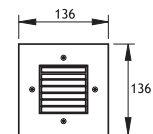

MILET 1 WALL RECESSED FIXTURES IP55 IK10

Available in any
of these RAL colors

Lampholder : G4
Reflector : -
Diffuser : Clear Glass
CLASS III

Recessing Box

HALOGEN 12V 10-20W	Code No
Alum	301101
Stainless Steel	305101

Lampholder : Gu 5.3
Reflector : -
Diffuser : Clear Glass
CLASS III

Recessing Box

HALOGEN 12V 35W	Code No
Alum	301111
Stainless Steel	305111

Lampholder : G9
Reflector : 40°
Diffuser : Clear Glass
CLASS I

Recessing Box