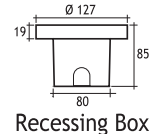

MILET 1 WALL RECESSED FIXTURES IP55 IK10

Available in any
of these RAL colors

Lampholder : G4
Reflector : -
Diffuser : Clear Glass
CLASS III

Recessing Box

HALOGEN 12V 10-20W	Code No
Alum	301101
Stainless Steel	305101