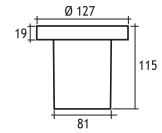

Recessing Box

HALOGEN 240V 50W	Code No
Alum	301131
Stainless Steel	305131