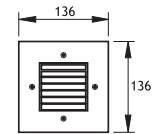

MILET 1 WALL RECESSED FIXTURES IP55 IK10

Available in any
of these RAL colors

Lampholder : G4
Reflector : -
Diffuser : Clear Glass
CLASS III

Recessing Box

HALOGEN 12V 10-20W	Code No
Alum	301101
Stainless Steel	305101

Lampholder : Gu 5.3
Reflector : -
Diffuser : Clear Glass
CLASS III

Recessing Box

HALOGEN 12V 35W	Code No
Alum	301111
Stainless Steel	305111

Lampholder : G9
Reflector : 40°
Diffuser : Clear Glass
CLASS I

Recessing Box