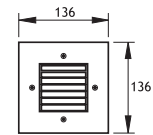

MILET 1 WALL RECESSED FIXTURES IP55 IK10

Available in any
of these RAL colors

Lampholder : G4
Reflector : -
Diffuser : Clear Glass
CLASS III

Recessing Box

HALOGEN 12V 10-20W	Code No
Alum	301101
Stainless Steel	305101

Lampholder : Gu 5.3
Reflector : -
Diffuser : Clear Glass
CLASS III

Recessing Box

HALOGEN 12V 35W	Code No
Alum	301111
Stainless Steel	305111

Lampholder : G9
Reflector : 40°
Diffuser : Clear Glass
CLASS I

Recessing Box