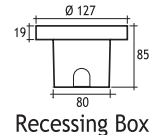

Recessing Box

HALOGEN 12V 35W	Code No
Alum	301111
Stainless Steel	305111

Lampholder : G9
Reflector : 40°
Diffuser : Clear Glass
CLASS I