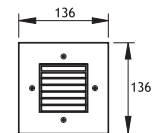

Recessing Box

HALOGEN 240V 50W	Code No
Alum	301131
Stainless Steel	305131