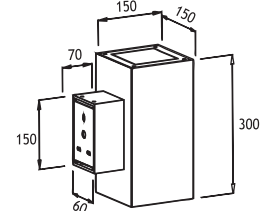

INOX

SQUARE ONE-WAY APPLIQUES

Class I IP65 IK08

INOX 1 SQUARE ONE WAY

Voltage : 240V A.C with integrated driver
(24V AC or DC on request)

Lens : 24° / 36° / 60°

Cable : Potted 5 m 3x0,75 H03 VV-F

	1x6W or 1x20W CREE COB LED	Code No	
		6W	20W
☀ Warm White	3000 K	135201	135211
☁ Natural White	4000 K	135202	135212

6W

20W

INOX 2 SQUARE ONE WAY

Voltage : 240V A.C with integrated driver
(24V AC or DC on request)

Lens : 24° / 36° / 60°

Cable : Potted 5 m 3x0,75 H03 VV-F

	1x6W or 1x20W CREE COB LED	Code No	
		6W	20W
☀ Warm White	3000 K	135221	135231
☁ Natural White	4000 K	135222	135232

6W

20W

INOX SQUARE TWO-WAY APPLIQUES

Class I IP65 IK08

INOX 1 SQUARE TWO WAY

Voltage : 240V A.C with integrated driver
(24V AC or DC on request)

Lens : 24° / 36° / 60°

Cable : Potted 5 m 3x0,75 H03 VV-F