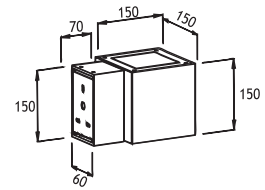

2x15W

	2x4W or 2x15W CREE COB LED	Code No	
		Polished	Brushed
☀ Warm White	3000 K	135301	135311
☁ Natural White	4000 K	135302	135312

INOX 2 SQUARE TWO WAY

Voltage : 240V A.C with integrated driver
(24V AC or DC on request)

Lens : 24° / 36° / 60°

Cable : Potted 5 m 3x0,75 H03 VV-F