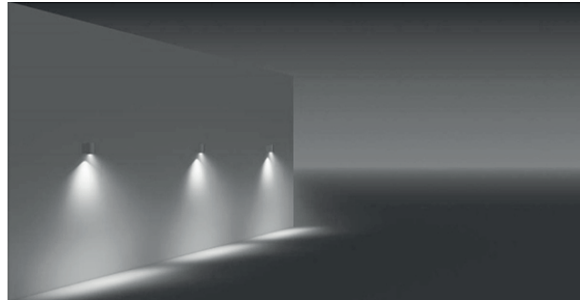

INOX

SQUARE ONE-WAY APPLIQUES

Class I IP65 IK08

INOX 1 SQUARE ONE WAY

Voltage : 240V A.C with integrated driver
(24V AC or DC on request)

Lens : 24° / 36° / 60°

Cable : Potted 5 m 3x0,75 H03 VV-F

	1x6W or 1x20W CREE COB LED	Code No	
		6W	20W
☀ Warm White	3000 K	135201	135211
☁ Natural White	4000 K	135202	135212

6W

20W

INOX 2 SQUARE ONE WAY

Voltage : 240V A.C with integrated driver
(24V AC or DC on request)

Lens : 24° / 36° / 60°

Cable : Potted 5 m 3x0,75 H03 VV-F

	1x6W or 1x20W CREE COB LED	Code No	
		6W	20W
☀ Warm White	3000 K	135221	135231
☁ Natural White	4000 K	135222	135232

6W

20W

INOX SQUARE TWO-WAY APPLIQUES

Class I IP65 IK08

INOX 1 SQUARE TWO WAY

Voltage : 240V A.C with integrated driver
(24V AC or DC on request)

Lens : 24° / 36° / 60°

Cable : Potted 5 m 3x0,75 H03 VV-F