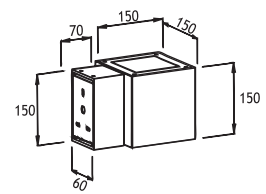

INOX

SQUARE ONE-WAY APPLIQUES

Class I IP65 IK08

INOX 1 SQUARE ONE WAY

Voltage : 240V A.C with integrated driver
(24V AC or DC on request)

Lens : 24° / 36° / 60°

Cable : Potted 5 m 3x0,75 H03 VV-F

	1x6W or 1x20W CREE COB LED	Code No	
		6W	20W
☀ Warm White	3000 K	135201	135211
☁ Natural White	4000 K	135202	135212

6W

20W

INOX 2 SQUARE ONE WAY

Voltage : 240V A.C with integrated driver
(24V AC or DC on request)

Lens : 24° / 36° / 60°

Cable : Potted 5 m 3x0,75 H03 VV-F

	1x6W or 1x20W CREE COB LED	Code No	
		6W	20W
☀ Warm White	3000 K	135221	135231
☁ Natural White	4000 K	135222	135232

6W

20W

INOX SQUARE TWO-WAY APPLIQUES

Class I IP65 IK08

INOX 1 SQUARE TWO WAY

Voltage : 240V A.C with integrated driver
(24V AC or DC on request)

Lens : 24° / 36° / 60°

Cable : Potted 5 m 3x0,75 H03 VV-F