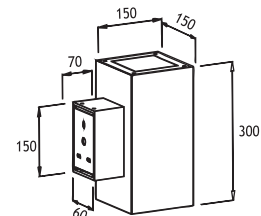

2x15W

	2x4W or 2x15W CREE COB LED	Code No	
		Polished	Brushed
☀ Warm White	3000 K	135321	135331
☁ Natural White	4000 K	135322	135332