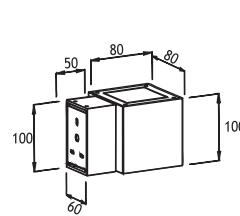

INOX

SQUARE ONE-WAY APPLIQUES

Class I IP65 IK08

INOX 1 SQUARE ONE WAY

Voltage : 240V A.C with integrated driver
(24V AC or DC on request)

Lens : 24° / 36° / 60°

Cable : Potted 5 m 3x0,75 H03 VV-F

	1x6W or 1x20W CREE COB LED	Code No	
		6W	20W
☀ Warm White	3000 K	135201	135211
☁ Natural White	4000 K	135202	135212

6W

20W

INOX 2 SQUARE ONE WAY

Voltage : 240V A.C with integrated driver
(24V AC or DC on request)

Lens : 24° / 36° / 60°

Cable : Potted 5 m 3x0,75 H03 VV-F

	1x6W or 1x20W CREE COB LED	Code No	
		6W	20W
☀ Warm White	3000 K	135221	135231
☁ Natural White	4000 K	135222	135232

6W

20W

INOX SQUARE TWO-WAY APPLIQUES

Class I IP65 IK08

INOX 1 SQUARE TWO WAY

Voltage : 240V A.C with integrated driver
(24V AC or DC on request)

Lens : 24° / 36° / 60°

Cable : Potted 5 m 3x0,75 H03 VV-F