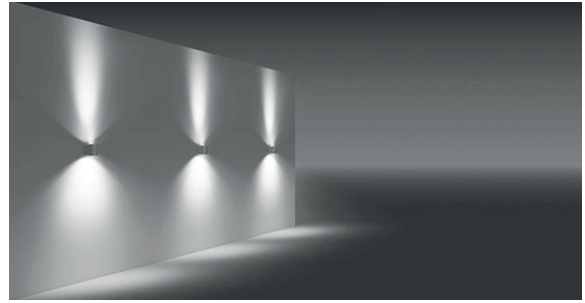

INOX

SQUARE ONE-WAY APPLIQUES

Class I IP65 IK08

INOX 1 SQUARE ONE WAY

Voltage : 240V A.C with integrated driver
(24V AC or DC on request)

Lens : 24° / 36° / 60°

Cable : Potted 5 m 3x0,75 H03 VV-F

	1x6W or 1x20W CREE COB LED	Code No	
		6W	20W
☀ Warm White	3000 K	135201	135211
☁ Natural White	4000 K	135202	135212

6W

20W

INOX SQUARE TWO-WAY APPLIQUES

Class I IP65 IK08

INOX 1 SQUARE TWO WAY

Voltage : 240V A.C with integrated driver
(24V AC or DC on request)

Lens : 24° / 36° / 60°

Cable : Potted 5 m 3x0,75 H03 VV-F