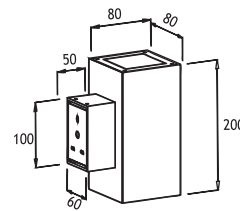

INOX

SQUARE ONE-WAY APPLIQUES

Class I IP65 IK08

INOX 1 SQUARE ONE WAY

Voltage : 240V A.C with integrated driver
(24V AC or DC on request)

Lens : 24° / 36° / 60°

Cable : Potted 5 m 3x0,75 H03 VV-F

	1x6W or 1x20W CREE COB LED	Code No	
		6W	20W
☀ Warm White	3000 K	135201	135211
☁ Natural White	4000 K	135202	135212

6W

20W

INOX 2 SQUARE ONE WAY

Voltage : 240V A.C with integrated driver
(24V AC or DC on request)

Lens : 24° / 36° / 60°

Cable : Potted 5 m 3x0,75 H03 VV-F

	1x6W or 1x20W CREE COB LED	Code No	
		6W	20W
☀ Warm White	3000 K	135221	135231
☁ Natural White	4000 K	135222	135232

6W

20W

INOX SQUARE TWO-WAY APPLIQUES

Class I IP65 IK08

INOX 1 SQUARE TWO WAY

Voltage : 240V A.C with integrated driver
(24V AC or DC on request)

Lens : 24° / 36° / 60°

Cable : Potted 5 m 3x0,75 H03 VV-F