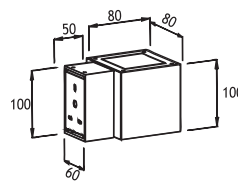

2x4W or 2x15W CREE COB LED	Code No	
		Polished	Brushed
☀ Warm White	3000 K	135301	135311
☁ Natural White	4000 K	135302	135312

INOX 2 SQUARE TWO WAY

Voltage : 240V A.C with integrated driver
(24V AC or DC on request)

Lens : 24° / 36° / 60°

Cable : Potted 5 m 3x0,75 H03 VV-F