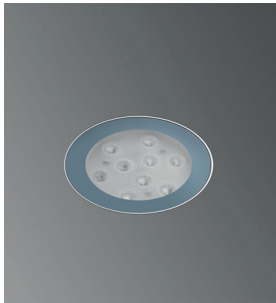

GORDION 5 RECESSED LED FIXTURES

Class I IP67 IK08

Symmetrical GORDION 5

| 9 x 350 mA (9 W) LED | | Total Lighting Output | Code No |
|----------------------|--------|-----------------------|---------|
| Warm White | 3000 K | 765 lm | 170401 |
| Natural White | 4500 K | 765 lm | 170402 |
| Cool White | 6000 K | 918 lm | 170403 |

Single color LED options upon request are ;
 Blue Amber Green Red

Voltage : 240V A.C with integrated driver (24V AC or DC on request)
Lens : 10°, 25°, 40°
Diffuser : Clear Glass with painted circumference 8 mm (Frosted Glass on request)
Cable : Potted 5 m 3x0,75 H03 VV-F

Asymmetrical 15° Tilted GORDION 5

| 9 x 350 mA (9 W) LED | | Total Lighting Output | Code No |
|----------------------|--------|-----------------------|---------|
| Warm White | 3000 K | 765 lm | 170411 |
| Natural White | 4500 K | 765 lm | 170412 |
| Cool White | 6000 K | 918 lm | 170413 |

Single color LED options upon request are ;
 Blue Amber Green Red

Voltage : 240V A.C with integrated driver (24V AC or DC on request)
Lens : 10°, 25°, 40°
Diffuser : Clear Glass with painted circumference