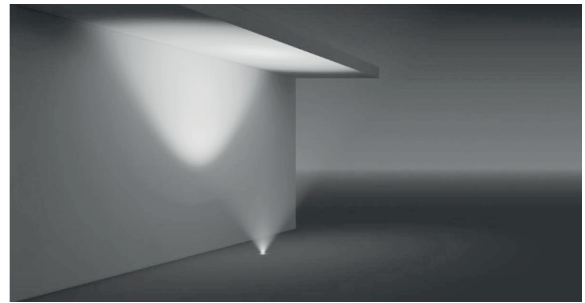

GORDION 5 RECESSED LED FIXTURES

Class I IP67 IK08

Symmetrical GORDION 5

| 9 x 350 mA (9 W) LED | | Total Lighting Output | Code No |
|----------------------|--------|-----------------------|---------|
| Warm White | 3000 K | 765 lm | 170401 |
| Natural White | 4500 K | 765 lm | 170402 |
| Cool White | 6000 K | 918 lm | 170403 |

Single color LED options upon request are ;
 Blue Amber Green Red

Voltage : 240V A.C with integrated driver (24V AC or DC on request)
Lens : 10°, 25°, 40°
Diffuser : Clear Glass with painted circumference 8 mm (Frosted Glass on request)
Cable : Potted 5 m 3x0,75 H03 VV-F

Asymmetrical 15° Tilted GORDION 5

| 9 x 350 mA (9 W) LED | | Total Lighting Output | Code No |
|----------------------|--------|-----------------------|---------|
| Warm White | 3000 K | 765 lm | 170411 |
| Natural White | 4500 K | 765 lm | 170412 |
| Cool White | 6000 K | 918 lm | 170413 |

Single color LED options upon request are ;
 Blue Amber Green Red

Voltage : 240V A.C with integrated driver (24V AC or DC on request)
Lens : 10°, 25°, 40°
Diffuser : Clear Glass with painted circumference