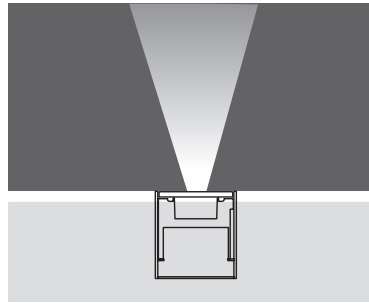

GORDION 5 RECESSED LED FIXTURES

Class I IP67 IK08

Symmetrical GORDION 5

| 9 x 350 mA (9 W) LED | | Total Lighting Output | Code No |
|----------------------|--------|-----------------------|---------|
| Warm White | 3000 K | 765 lm | 170401 |
| Natural White | 4500 K | 765 lm | 170402 |
| Cool White | 6000 K | 918 lm | 170403 |

Single color LED options upon request are ;
 Blue Amber Green Red

Voltage : 240V A.C with integrated driver (24V AC or DC on request)
Lens : 10°, 25°, 40°
Diffuser : Clear Glass with painted circumference 8 mm (Frosted Glass on request)
Cable : Potted 5 m 3x0,75 H03 VV-F

Asymmetrical 15° Tilted GORDION 5

| 9 x 350 mA (9 W) LED | | Total Lighting Output | Code No |
|----------------------|--------|-----------------------|---------|
| Warm White | 3000 K | 765 lm | 170411 |
| Natural White | 4500 K | 765 lm | 170412 |
| Cool White | 6000 K | 918 lm | 170413 |

Single color LED options upon request are ;
 Blue Amber Green Red

Voltage : 240V A.C with integrated driver (24V AC or DC on request)
Lens : 10°, 25°, 40°
Diffuser : Clear Glass with painted circumference