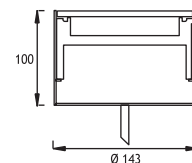

Voltage : 240V A.C with integrated driver (24V AC or DC on request)
Lens : 10°, 25°, 40°
Diffuser : Clear Glass with painted circumference 8 mm (Frosted Glass on request)
Cable : Potted 5 m 3x0,75 H03 VV-F