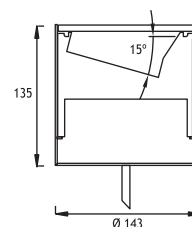

Voltage : 240V A.C with integrated driver (24V AC or DC on request)
Lens : 10°, 25°, 40°
Diffuser : Clear Glass with painted circumference