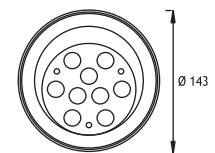

Voltage : 240V A.C with integrated driver (24V AC or DC on request)
Lens : 10°, 25°, 40°
Diffuser : Clear Glass with painted circumference