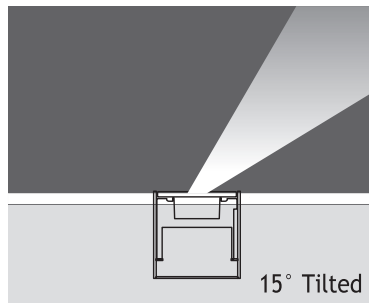

GORDION 5 RECESSED LED FIXTURES

Class I IP67 IK08

Symmetrical GORDION 5

| 9 x 350 mA (9 W) LED | | Total Lighting Output | Code No |
|----------------------|--------|-----------------------|---------|
| Warm White | 3000 K | 765 lm | 170401 |
| Natural White | 4500 K | 765 lm | 170402 |
| Cool White | 6000 K | 918 lm | 170403 |

Single color LED options upon request are ;
 Blue Amber Green Red

Voltage : 240V A.C with integrated driver (24V AC or DC on request)
Lens : 10°, 25°, 40°
Diffuser : Clear Glass with painted circumference 8 mm (Frosted Glass on request)
Cable : Potted 5 m 3x0,75 H03 VV-F

Asymmetrical 15° Tilted GORDION 5

| 9 x 350 mA (9 W) LED | | Total Lighting Output | Code No |
|----------------------|--------|-----------------------|---------|
| Warm White | 3000 K | 765 lm | 170411 |
| Natural White | 4500 K | 765 lm | 170412 |
| Cool White | 6000 K | 918 lm | 170413 |

Single color LED options upon request are ;
 Blue Amber Green Red

Voltage : 240V A.C with integrated driver (24V AC or DC on request)
Lens : 10°, 25°, 40°
Diffuser : Clear Glass with painted circumference