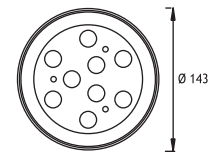

GORDION 5 RECESSED LED FIXTURES

Class I IP67 IK08

Symmetrical GORDION 5

| 9 x 350 mA (9 W) LED | | Total Lighting Output | Code No |
|----------------------|--------|-----------------------|---------|
| Warm White | 3000 K | 765 lm | 170401 |
| Natural White | 4500 K | 765 lm | 170402 |
| Cool White | 6000 K | 918 lm | 170403 |

Single color LED options upon request are ;
 Blue Amber Green Red

Voltage : 240V A.C with integrated driver (24V AC or DC on request)
Lens : 10°, 25°, 40°
Diffuser : Clear Glass with painted circumference 8 mm (Frosted Glass on request)
Cable : Potted 5 m 3x0,75 H03 VV-F

Asymmetrical 15° Tilted GORDION 5

| 9 x 350 mA (9 W) LED | | Total Lighting Output | Code No |
|----------------------|--------|-----------------------|---------|
| Warm White | 3000 K | 765 lm | 170411 |
| Natural White | 4500 K | 765 lm | 170412 |
| Cool White | 6000 K | 918 lm | 170413 |