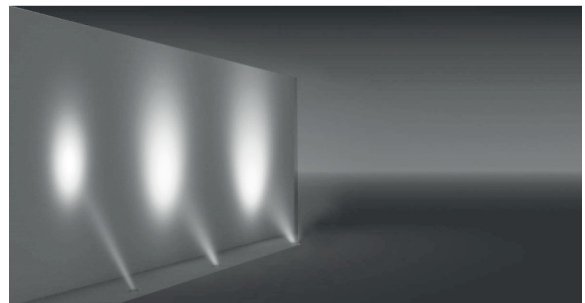

GORDION 5 RECESSED LED FIXTURES

Class I IP67 IK08

Symmetrical GORDION 5

| 9 x 350 mA (9 W) LED | | Total Lighting Output | Code No |
|----------------------|--------|-----------------------|---------|
| Warm White | 3000 K | 765 lm | 170401 |
| Natural White | 4500 K | 765 lm | 170402 |
| Cool White | 6000 K | 918 lm | 170403 |

Single color LED options upon request are ;
 Blue Amber Green Red

Voltage : 240V A.C with integrated driver (24V AC or DC on request)
Lens : 10°, 25°, 40°
Diffuser : Clear Glass with painted circumference 8 mm (Frosted Glass on request)
Cable : Potted 5 m 3x0,75 H03 VV-F

Asymmetrical 15° Tilted GORDION 5

| 9 x 350 mA (9 W) LED | | Total Lighting Output | Code No |
|----------------------|--------|-----------------------|---------|
| Warm White | 3000 K | 765 lm | 170411 |
| Natural White | 4500 K | 765 lm | 170412 |
| Cool White | 6000 K | 918 lm | 170413 |

Single color LED options upon request are ;
 Blue Amber Green Red

Voltage : 240V A.C with integrated driver (24V AC or DC on request)
Lens : 10°, 25°, 40°
Diffuser : Clear Glass with painted circumference