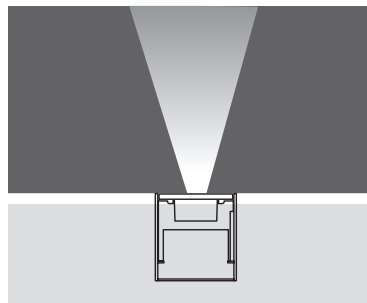

GORDION 5 RECESSED LED FIXTURES

Class I IP67 IK08

Asymmetrical 25° Tilted GORDION 5

9 x 350 mA (9 W) LED		Total Lighting Output	Code No
Warm White	3000 K	765 lm	170421
Natural White	4500 K	765 lm	170422
Cool White	6000 K	918 lm	170423

Single color LED options upon request are ;
 Blue Amber Green Red

Voltage : 240V A.C with integrated driver (24V AC or DC on request)
Lens : 10°, 25°, 40°
Diffuser : Clear Glass with painted circumference 8 mm (Frosted Glass on request)
Cable : Potted 5 m 3x0,75 H03 VV-F

Symmetrical GORDION 5

Voltage : 240V A.C with remote driver
Lens : 25°, 40°
Diffuser : Clear Glass 8 mm (Frosted Glass on request)
Cable : Potted 10 m 4x0,75 mm H03 VV-F
 Control by DMX, remote control, or push button