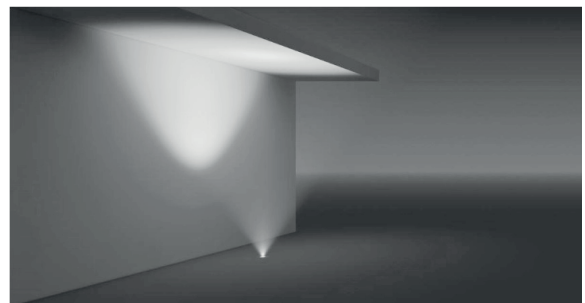

GORDION 5 RECESSED LED FIXTURES

Class I IP67 IK08

Asymmetrical 25° Tilted GORDION 5

9 x 350 mA (9 W) LED		Total Lighting Output	Code No
Warm White	3000 K	765 lm	170421
Natural White	4500 K	765 lm	170422
Cool White	6000 K	918 lm	170423

Single color LED options upon request are ;
 Blue Amber Green Red

Voltage : 240V A.C with integrated driver (24V AC or DC on request)
Lens : 10°, 25°, 40°
Diffuser : Clear Glass with painted circumference 8 mm (Frosted Glass on request)
Cable : Potted 5 m 3x0,75 H03 VV-F

Symmetrical GORDION 5

Voltage : 240V A.C with remote driver
Lens : 25°, 40°
Diffuser : Clear Glass 8 mm (Frosted Glass on request)
Cable : Potted 10 m 4x0,75 mm H03 VV-F
 Control by DMX, remote control, or push button