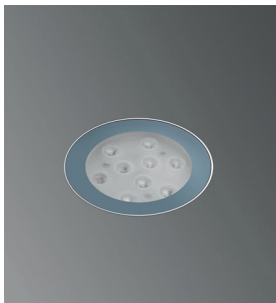

GORDION 5 RECESSED LED FIXTURES

Class I IP67 IK08

Asymmetrical 25° Tilted GORDION 5

9 x 350 mA (9 W) LED		Total Lighting Output	Code No
Warm White	3000 K	765 lm	170421
Natural White	4500 K	765 lm	170422
Cool White	6000 K	918 lm	170423

Single color LED options upon request are ;
 Blue Amber Green Red

Voltage : 240V A.C with integrated driver (24V AC or DC on request)
Lens : 10°, 25°, 40°
Diffuser : Clear Glass with painted circumference 8 mm (Frosted Glass on request)
Cable : Potted 5 m 3x0,75 H03 VV-F

Symmetrical GORDION 5

Voltage : 240V A.C with remote driver
Lens : 25°, 40°
Diffuser : Clear Glass 8 mm (Frosted Glass on request)
Cable : Potted 10 m 4x0,75 mm H03 VV-F
 Control by DMX, remote control, or push button