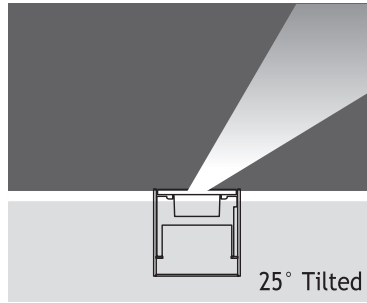

GORDION 5 RECESSED LED FIXTURES

Class I IP67 IK08

Asymmetrical 25° Tilted GORDION 5

9 x 350 mA (9 W) LED		Total Lighting Output	Code No
Warm White	3000 K	765 lm	170421
Natural White	4500 K	765 lm	170422
Cool White	6000 K	918 lm	170423

Single color LED options upon request are ;
 Blue Amber Green Red

Voltage : 240V A.C with integrated driver (24V AC or DC on request)
Lens : 10°, 25°, 40°
Diffuser : Clear Glass with painted circumference 8 mm (Frosted Glass on request)
Cable : Potted 5 m 3x0,75 H03 VV-F

Symmetrical GORDION 5

Voltage : 240V A.C with remote driver
Lens : 25°, 40°
Diffuser : Clear Glass 8 mm (Frosted Glass on request)
Cable : Potted 10 m 4x0,75 mm H03 VV-F
 Control by DMX, remote control, or push button