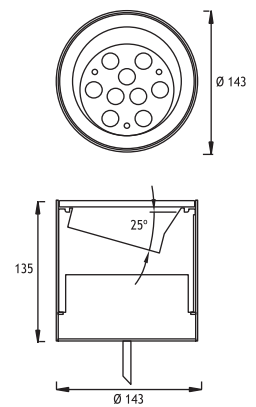

GORDION 5 RECESSED LED FIXTURES

Class I IP67 IK08

Asymmetrical 25° Tilted GORDION 5

9 x 350 mA (9 W) LED		Total Lighting Output	Code No
Warm White	3000 K	765 lm	170421
Natural White	4500 K	765 lm	170422
Cool White	6000 K	918 lm	170423

Single color LED options upon request are ;
 Blue Amber Green Red

Voltage : 240V A.C with integrated driver (24V AC or DC on request)
Lens : 10°, 25°, 40°
Diffuser : Clear Glass with painted circumference 8 mm (Frosted Glass on request)
Cable : Potted 5 m 3x0,75 H03 VV-F

Symmetrical GORDION 5

Voltage : 240V A.C with remote driver
Lens : 25°, 40°
Diffuser : Clear Glass 8 mm (Frosted Glass on request)
Cable : Potted 10 m 4x0,75 mm H03 VV-F
 Control by DMX, remote control, or push button