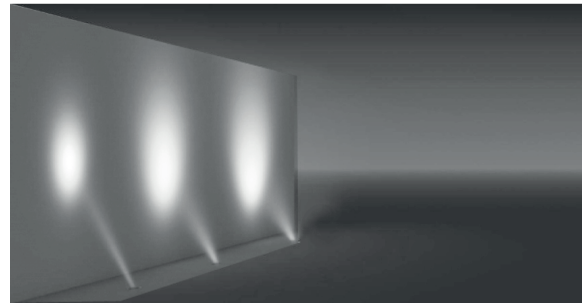

GORDION 5 RECESSED LED FIXTURES

Class I IP67 IK08

Asymmetrical 25° Tilted GORDION 5

9 x 350 mA (9 W) LED		Total Lighting Output	Code No
Warm White	3000 K	765 lm	170421
Natural White	4500 K	765 lm	170422
Cool White	6000 K	918 lm	170423

Single color LED options upon request are ;
 Blue Amber Green Red

Voltage : 240V A.C with integrated driver (24V AC or DC on request)
Lens : 10°, 25°, 40°
Diffuser : Clear Glass with painted circumference 8 mm (Frosted Glass on request)
Cable : Potted 5 m 3x0,75 H03 VV-F

Symmetrical GORDION 5

Voltage : 240V A.C with remote driver
Lens : 25°, 40°
Diffuser : Clear Glass 8 mm (Frosted Glass on request)
Cable : Potted 10 m 4x0,75 mm H03 VV-F
 Control by DMX, remote control, or push button