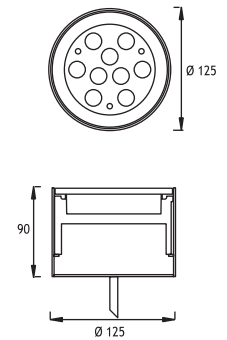

GORDION 4 RECESSED LED FIXTURES

Class I IP67 IK08

Symmetrical GORDION 4

9 x 350 mA (9 W) LED		Total Lighting Output	Code No
☀ Warm White	3000 K	765 lm	170301
☀ Natural White	4500 K	765 lm	170302
☀ Cool White	6000 K	918 lm	170303

Single color LED options upon request are ;

🟦 Blue 🟡 Amber 🟢 Green 🔴 Red

- Voltage** : 240V A.C with integrated driver
(24V AC or DC on request)
- Lens** : 10°, 25°, 40°
- Diffuser** : Clear Glass with painted circumference 8 mm
(Frosted Glass on request)
- Cable** : Potted 5 m 3x0,75 mm H03 VV-F