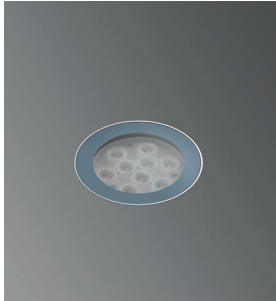

GORDION 4 RECESSED LED FIXTURES

Class I IP67 IK08

Symmetrical GORDION 4

9 x 350 mA (9 W) LED		Total Lighting Output	Code No
☀ Warm White	3000 K	765 lm	170301
☀ Natural White	4500 K	765 lm	170302
☀ Cool White	6000 K	918 lm	170303

Single color LED options upon request are ;

🟦 Blue 🟡 Amber 🟢 Green 🔴 Red

- Voltage** : 240V A.C with integrated driver
(24V AC or DC on request)
- Lens** : 10°, 25°, 40°
- Diffuser** : Clear Glass with painted circumference 8 mm
(Frosted Glass on request)
- Cable** : Potted 5 m 3x0,75 mm H03 VV-F