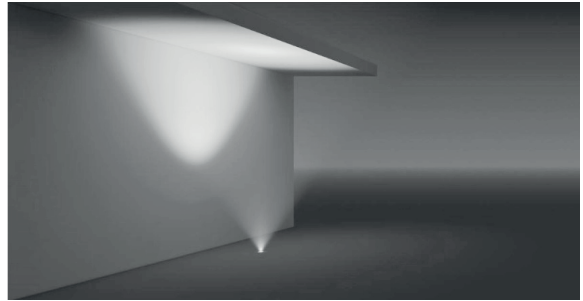

GORDION 4 RECESSED LED FIXTURES

Class I IP67 IK08

Symmetrical GORDION 4

9 x 350 mA (9 W) LED		Total Lighting Output	Code No
☀ Warm White	3000 K	765 lm	170301
☀ Natural White	4500 K	765 lm	170302
☀ Cool White	6000 K	918 lm	170303

Single color LED options upon request are ;

🟦 Blue 🟡 Amber 🟢 Green 🔴 Red

- Voltage** : 240V A.C with integrated driver
(24V AC or DC on request)
- Lens** : 10°, 25°, 40°
- Diffuser** : Clear Glass with painted circumference 8 mm
(Frosted Glass on request)
- Cable** : Potted 5 m 3x0,75 mm H03 VV-F