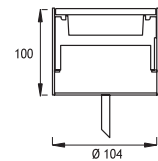

- Voltage** : 240V A.C with integrated driver (24V AC or DC on request)
- Lens** : 10°, 25°, 40°
- Diffuser** : Clear Glass with painted circumference 8 mm (Frosted Glass on request)
- Cable** : Potted 5 m 3x0,75 H03 VV-F