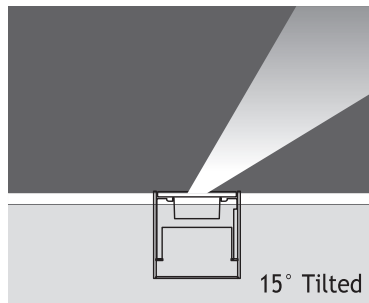

Asymmetrical 15° Tilted GORDION 3

6 x 350 mA (6 W) LED		Total Lighting Output	Code No
☀ Warm White	3000 K	510 lm	170211
☀ Natural White	4500 K	510 lm	170212
☀ Cool White	6000 K	612 lm	170213
🌈 RGB			170241

Single color LED options upon request are ;
● Blue ● Amber ● Green ● Red

- **Voltage** : 240V A.C with integrated driver (24V AC or DC on request)
- **Lens** : 10°, 25°, 40°
- **Diffuser** : Clear Glass with painted circumference