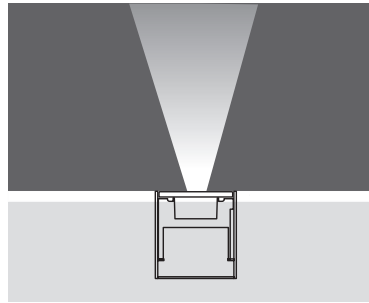

GORDION 3 RECESSED LED FIXTURES

Class I IP67 IK08

Symmetrical GORDION 3

6 x 350 mA (6 W) LED		Total Lighting Output	Code No
☀ Warm White	3000 K	510 lm	170201
☀ Natural White	4500 K	510 lm	170202
☀ Cool White	6000 K	612 lm	170203
🌈 RGB			170231

Single color LED options upon request are ;
● Blue ● Amber ● Green ● Red

- **Voltage** : 240V A.C with integrated driver (24V AC or DC on request)
- **Lens** : 10°, 25°, 40°
- **Diffuser** : Clear Glass with painted circumference 8 mm (Frosted Glass on request)
- **Cable** : Potted 5 m 3x0,75 H03 VV-F