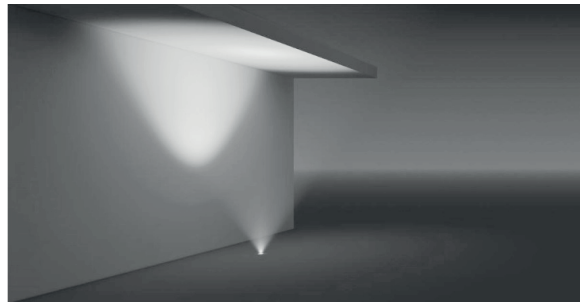

GORDION 3 RECESSED LED FIXTURES

Class I IP67 IK08

Symmetrical GORDION 3

6 x 350 mA (6 W) LED		Total Lighting Output	Code No
☀ Warm White	3000 K	510 lm	170201
☀ Natural White	4500 K	510 lm	170202
☀ Cool White	6000 K	612 lm	170203
🌈 RGB			170231

Single color LED options upon request are ;
● Blue ● Amber ● Green ● Red

- **Voltage** : 240V A.C with integrated driver (24V AC or DC on request)
- **Lens** : 10°, 25°, 40°
- **Diffuser** : Clear Glass with painted circumference 8 mm (Frosted Glass on request)
- **Cable** : Potted 5 m 3x0,75 H03 VV-F