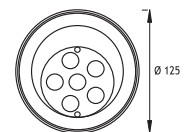

- **Voltage** : 240V A.C with integrated driver (24V AC or DC on request)
- **Lens** : 10°, 25°, 40°
- **Diffuser** : Clear Glass with painted circumference