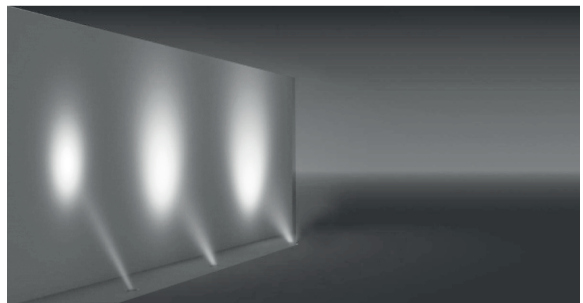

Asymmetrical 15° Tilted GORDION 3

6 x 350 mA (6 W) LED		Total Lighting Output	Code No
☀ Warm White	3000 K	510 lm	170211
☀ Natural White	4500 K	510 lm	170212
☀ Cool White	6000 K	612 lm	170213
🌈 RGB			170241

Single color LED options upon request are ;
● Blue ● Amber ● Green ● Red

- **Voltage** : 240V A.C with integrated driver (24V AC or DC on request)
- **Lens** : 10°, 25°, 40°
- **Diffuser** : Clear Glass with painted circumference