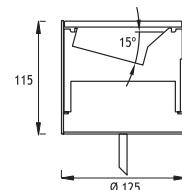

- **Voltage** : 240V A.C with integrated driver (24V AC or DC on request)
- **Lens** : 10°, 25°, 40°
- **Diffuser** : Clear Glass with painted circumference