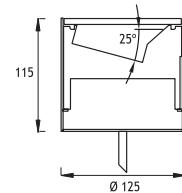

1. **Voltage** : 240V A.C with integrated driver
   (24V AC or DC on request)
2. **Lens** : 10°, 25°, 40°
3. **Diffuser** : Clear Glass with painted circumference 8 mm
   (Frosted Glass on request)
4. **Cable** : Potted 5 m 3x0,75 mm H03 VV-F