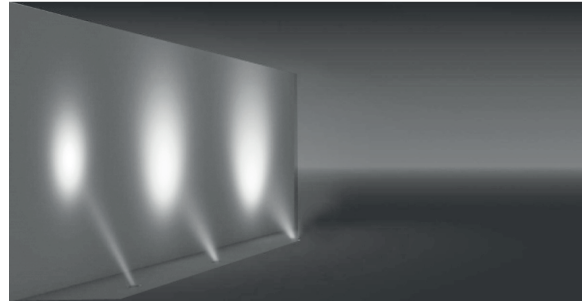

GORDION 3

RECESSED LED FIXTURES

Class I IP67 IK08

Asymmetrical 25° Tilted GORDION 3

6 x 350 mA (6 W) LED		Total Lighting Output	Code No
☀ Warm White	3000 K	420 lm	170221
☀ Natural White	4500 K	420 lm	170222
☀ Cool White	6000 K	505 lm	170223
🌈 RGB			170251

Single color LED options upon request are ;
 ● Blue ● Amber ● Green ● Red

- Voltage** : 240V A.C with integrated driver
(24V AC or DC on request)
- Lens** : 10°, 25°, 40°
- Diffuser** : Clear Glass with painted circumference 8 mm
(Frosted Glass on request)
- Cable** : Potted 5 m 3x0,75 mm H03 VV-F