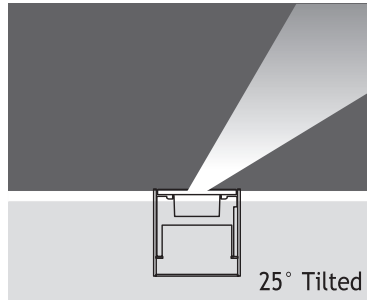

GORDION 3

RECESSED LED FIXTURES

Class I IP67 IK08

Asymmetrical 25° Tilted GORDION 3

6 x 350 mA (6 W) LED		Total Lighting Output	Code No
☀ Warm White	3000 K	420 lm	170221
☀ Natural White	4500 K	420 lm	170222
☀ Cool White	6000 K	505 lm	170223
🌈 RGB			170251

Single color LED options upon request are ;
 ● Blue ● Amber ● Green ● Red

- Voltage** : 240V A.C with integrated driver
(24V AC or DC on request)
- Lens** : 10°, 25°, 40°
- Diffuser** : Clear Glass with painted circumference 8 mm
(Frosted Glass on request)
- Cable** : Potted 5 m 3x0,75 mm H03 VV-F