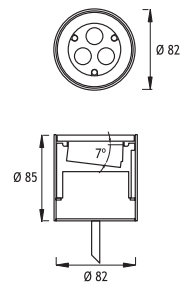

- Voltage** : 240V A.C with integrated driver (24V AC or DC on request)
- Lens** : 10°, 25°, 40°
- Diffuser** : Clear Glass with painted circumference