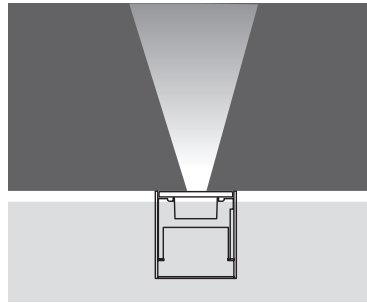

GORDION 2 RECESSED LED FIXTURES

Class I IP67 IK08

Symmetrical GORDION 2

3 x 350 mA (3 W) LED		Total Lighting Output	Code No
Warm White	3000 K	255 lm	170101
Natural White	4500 K	255 lm	170102
Cool White	6000 K	306 lm	170103
RGB			170121

Single color LED options upon request are ;
 Blue Amber Green Red

- Voltage** : 240V A.C with integrated driver (24V AC or DC on request)
- Lens** : 10°, 25°, 40°
- Diffuser** : Clear Glass with painted circumference 8 mm (Frosted Glass on request)
- Cable** : Potted 5 m 3x0,75 H03 VV-F

Asymmetrical 7° Tilted GORDION 2

3 x 350 mA (3 W) LED		Total Lighting Output	Code No
Warm White	3000 K	255 lm	170111
Natural White	4500 K	255 lm	170112
Cool White	6000 K	306 lm	170113
RGB			170131

Single color LED options upon request are ;
 Blue Amber Green Red

- Voltage** : 240V A.C with integrated driver (24V AC or DC on request)
- Lens** : 10°, 25°, 40°
- Diffuser** : Clear Glass with painted circumference