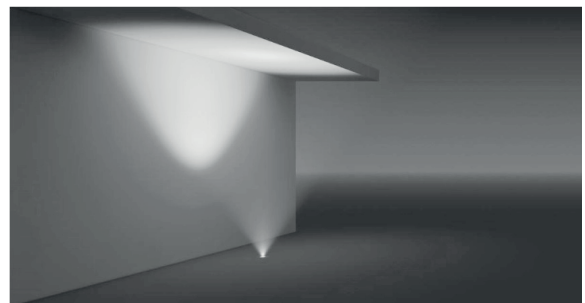

GORDION 2 RECESSED LED FIXTURES

Class I IP67 IK08

Symmetrical GORDION 2

3 x 350 mA (3 W) LED		Total Lighting Output	Code No
Warm White	3000 K	255 lm	170101
Natural White	4500 K	255 lm	170102
Cool White	6000 K	306 lm	170103
RGB			170121

Single color LED options upon request are ;
 Blue Amber Green Red

- Voltage** : 240V A.C with integrated driver (24V AC or DC on request)
- Lens** : 10°, 25°, 40°
- Diffuser** : Clear Glass with painted circumference 8 mm (Frosted Glass on request)
- Cable** : Potted 5 m 3x0,75 H03 VV-F

Asymmetrical 7° Tilted GORDION 2

3 x 350 mA (3 W) LED		Total Lighting Output	Code No
Warm White	3000 K	255 lm	170111
Natural White	4500 K	255 lm	170112
Cool White	6000 K	306 lm	170113
RGB			170131

Single color LED options upon request are ;
 Blue Amber Green Red