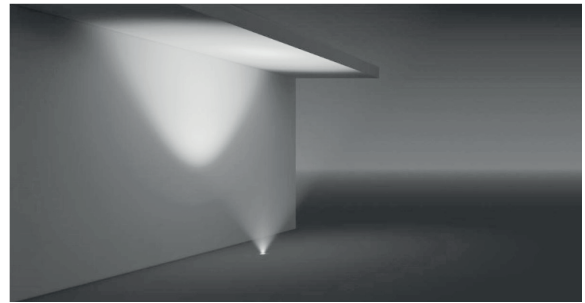

GORDION 2 RECESSED LED FIXTURES

Class I IP67 IK08

Symmetrical GORDION 2

3 x 350 mA (3 W) LED		Total Lighting Output	Code No
Warm White	3000 K	255 lm	170101
Natural White	4500 K	255 lm	170102
Cool White	6000 K	306 lm	170103
RGB			170121

Single color LED options upon request are ;
 Blue Amber Green Red

- Voltage** : 240V A.C with integrated driver (24V AC or DC on request)
- Lens** : 10°, 25°, 40°
- Diffuser** : Clear Glass with painted circumference 8 mm (Frosted Glass on request)
- Cable** : Potted 5 m 3x0,75 H03 VV-F

Asymmetrical 7° Tilted GORDION 2

3 x 350 mA (3 W) LED		Total Lighting Output	Code No
Warm White	3000 K	255 lm	170111
Natural White	4500 K	255 lm	170112
Cool White	6000 K	306 lm	170113
RGB			170131

Single color LED options upon request are ;
 Blue Amber Green Red

- Voltage** : 240V A.C with integrated driver (24V AC or DC on request)
- Lens** : 10°, 25°, 40°
- Diffuser** : Clear Glass with painted circumference