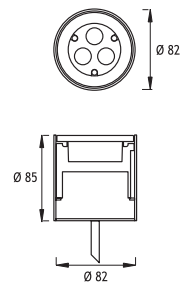

- **Voltage** : 240V A.C with integrated driver (24V AC or DC on request)
- **Lens** : 10°, 25°, 40°
- **Diffuser** : Clear Glass with painted circumference 8 mm (Frosted Glass on request)
- **Cable** : Potted 5 m 3x0,75 H03 VV-F