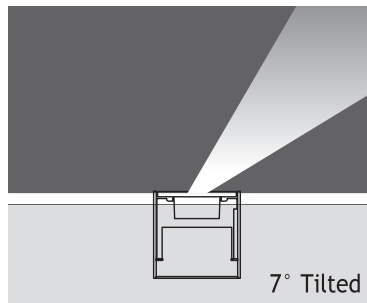

GORDION 2 RECESSED LED FIXTURES

Class I IP67 IK08

Symmetrical GORDION 2

3 x 350 mA (3 W) LED		Total Lighting Output	Code No
Warm White	3000 K	255 lm	170101
Natural White	4500 K	255 lm	170102
Cool White	6000 K	306 lm	170103
RGB			170121

Single color LED options upon request are ;
 Blue Amber Green Red

- Voltage** : 240V A.C with integrated driver (24V AC or DC on request)
- Lens** : 10°, 25°, 40°
- Diffuser** : Clear Glass with painted circumference 8 mm (Frosted Glass on request)
- Cable** : Potted 5 m 3x0,75 H03 VV-F

Asymmetrical 7° Tilted GORDION 2

3 x 350 mA (3 W) LED		Total Lighting Output	Code No
Warm White	3000 K	255 lm	170111
Natural White	4500 K	255 lm	170112
Cool White	6000 K	306 lm	170113
RGB			170131

Single color LED options upon request are ;
 Blue Amber Green Red

- Voltage** : 240V A.C with integrated driver (24V AC or DC on request)
- Lens** : 10°, 25°, 40°
- Diffuser** : Clear Glass with painted circumference