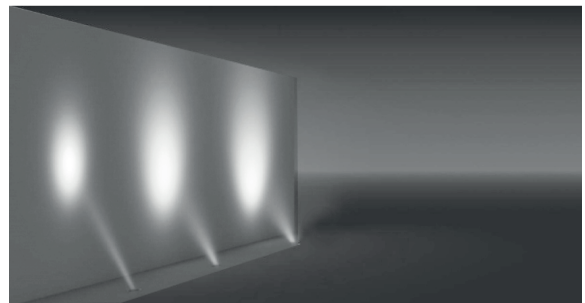

GORDION 2 RECESSED LED FIXTURES

Class I IP67 IK08

Asymmetrical 15° Tilted GORDION 2

3 x 350 mA (3 W) LED		Total Lighting Output	Code No
Warm White	3000 K	255 lm	170141
Natural White	4500 K	255 lm	170142
Cool White	6000 K	306 lm	170143
RGB			170161

Single color LED options upon request are ;
 Blue Amber Green Red

- Voltage** : 240V A.C with integrated driver (24V AC or DC on request)
- Lens** : 10°, 25°, 40°
- Diffuser** : Clear Glass with painted circumference 8 mm (Frosted Glass on request)
- Cable** : Potted 5 m 3x0,75 H03 VV-F

Asymmetrical 25° Tilted GORDION 2

3 x 350 mA (3 W) LED		Total Lighting Output	Code No
Warm White	3000 K	255 lm	170151
Natural White	4500 K	255 lm	170152
Cool White	6000 K	306 lm	170153
RGB			170171

Single color LED options upon request are ;
 Blue Amber Green Red