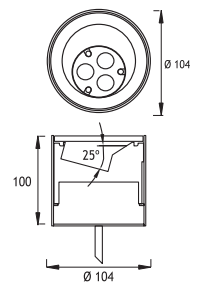

- Voltage** : 240V A.C with integrated driver (24V AC or DC on request)
- Lens** : 10°, 25°, 40°
- Diffuser** : Clear Glass with painted circumference