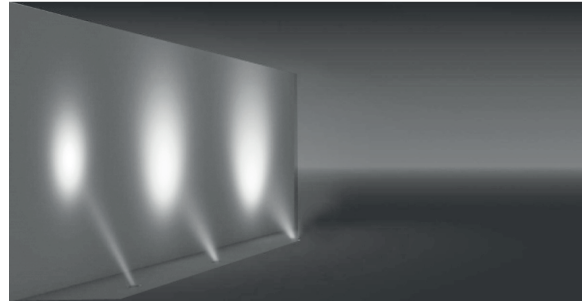

GORDION 2 RECESSED LED FIXTURES

Class I IP67 IK08

Asymmetrical 15° Tilted GORDION 2

3 x 350 mA (3 W) LED		Total Lighting Output	Code No
Warm White	3000 K	255 lm	170141
Natural White	4500 K	255 lm	170142
Cool White	6000 K	306 lm	170143
RGB			170161

Single color LED options upon request are ;
 Blue Amber Green Red

- Voltage** : 240V A.C with integrated driver (24V AC or DC on request)
- Lens** : 10°, 25°, 40°
- Diffuser** : Clear Glass with painted circumference 8 mm (Frosted Glass on request)
- Cable** : Potted 5 m 3x0,75 H03 VV-F

Asymmetrical 25° Tilted GORDION 2

3 x 350 mA (3 W) LED		Total Lighting Output	Code No
Warm White	3000 K	255 lm	170151
Natural White	4500 K	255 lm	170152
Cool White	6000 K	306 lm	170153
RGB			170171

Single color LED options upon request are ;
 Blue Amber Green Red