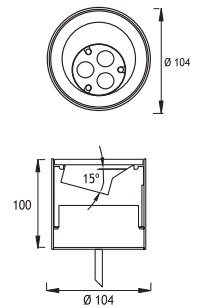

- **Voltage** : 240V A.C with integrated driver (24V AC or DC on request)
- **Lens** : 10°, 25°, 40°
- **Diffuser** : Clear Glass with painted circumference 8 mm (Frosted Glass on request)
- **Cable** : Potted 5 m 3x0,75 H03 VV-F