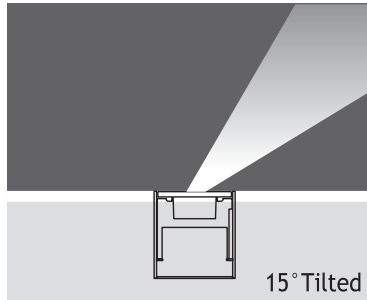

GORDION 2 RECESSED LED FIXTURES

Class I IP67 IK08

Asymmetrical 15° Tilted GORDION 2

3 x 350 mA (3 W) LED		Total Lighting Output	Code No
Warm White	3000 K	255 lm	170141
Natural White	4500 K	255 lm	170142
Cool White	6000 K	306 lm	170143
RGB			170161

Single color LED options upon request are ;
 Blue Amber Green Red

- Voltage** : 240V A.C with integrated driver (24V AC or DC on request)
- Lens** : 10°, 25°, 40°
- Diffuser** : Clear Glass with painted circumference 8 mm (Frosted Glass on request)
- Cable** : Potted 5 m 3x0,75 H03 VV-F

Asymmetrical 25° Tilted GORDION 2

3 x 350 mA (3 W) LED		Total Lighting Output	Code No
Warm White	3000 K	255 lm	170151
Natural White	4500 K	255 lm	170152
Cool White	6000 K	306 lm	170153
RGB			170171

Single color LED options upon request are ;
 Blue Amber Green Red

- Voltage** : 240V A.C with integrated driver (24V AC or DC on request)
- Lens** : 10°, 25°, 40°
- Diffuser** : Clear Glass with painted circumference