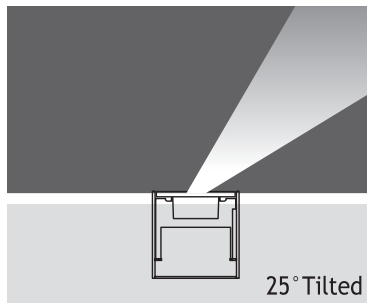

GORDION 2 RECESSED LED FIXTURES

Class I IP67 IK08

Asymmetrical 15° Tilted GORDION 2

3 x 350 mA (3 W) LED		Total Lighting Output	Code No
Warm White	3000 K	255 lm	170141
Natural White	4500 K	255 lm	170142
Cool White	6000 K	306 lm	170143
RGB			170161

Single color LED options upon request are ;
 Blue Amber Green Red

- Voltage** : 240V A.C with integrated driver (24V AC or DC on request)
- Lens** : 10°, 25°, 40°
- Diffuser** : Clear Glass with painted circumference 8 mm (Frosted Glass on request)
- Cable** : Potted 5 m 3x0,75 H03 VV-F

Asymmetrical 25° Tilted GORDION 2

3 x 350 mA (3 W) LED		Total Lighting Output	Code No
Warm White	3000 K	255 lm	170151
Natural White	4500 K	255 lm	170152
Cool White	6000 K	306 lm	170153
RGB			170171

Single color LED options upon request are ;
 Blue Amber Green Red

- Voltage** : 240V A.C with integrated driver (24V AC or DC on request)
- Lens** : 10°, 25°, 40°
- Diffuser** : Clear Glass with painted circumference