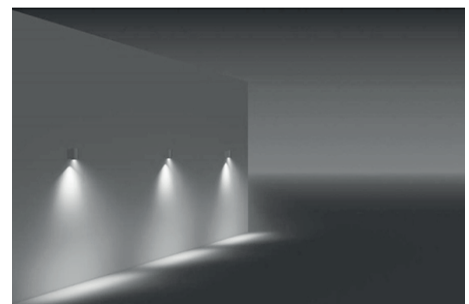

CERAMUS MINI LED APPLIQUES

Class I IP65

Available in any of these RAL colors

Body
Die cast aluminium

Paint
Electrostatic powder

Bracket
Die cast aluminium

Diffuser
Tempered Glass or acrylic

Gaskets
Silicon

Voltage : 240V A.C with integrated driver
(24V AC or DC on request)

Lens : 10°, 25°, 40°

Diffuser : Clear Glass 8 mm (Frosted Glass on request)

Pipe : Length can be adjusted upon request

POWERLED

	6000 K	Total Lighting Output		
		1W	3W	1W
☀ Cool White	6000 K	102 lm	270 lm	463003