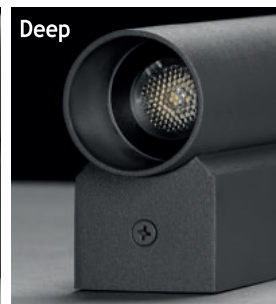

CERAMUS MINI LED APPLIQUES

Class I IP65

Available in any of these RAL colors

Body
Die cast aluminium

Paint
Electrostatic powder

Bracket
Die cast aluminium

Diffuser
Tempered Glass or acrylic

Gaskets
Silicon

Voltage : 240V A.C with integrated driver
(24V AC or DC on request)

Lens : 10°, 25°, 40°

Diffuser : Clear Glass 8 mm (Frosted Glass on request)

Pipe : Length can be adjusted upon request

POWERLED

	6000 K	Total Lighting Output		
		1W	3W	1W
☀ Cool White	6000 K	102 lm	270 lm	463003