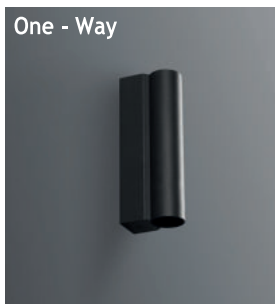

CERAMUS MINI LED APPLIQUES

Class I IP65

Available in any of these RAL colors

Body
Die cast aluminium

Paint
Electrostatic powder

Bracket
Die cast aluminium

Diffuser
Tempered Glass or acrylic

Gaskets
Silicon

Voltage : 240V A.C with integrated driver
(24V AC or DC on request)

Lens : 10°, 25°, 40°

Diffuser : Clear Glass 8 mm (Frosted Glass on request)

Pipe : Length can be adjusted upon request

POWERLED

	6000 K	Total Lighting Output		
		1W	3W	1W
☀ Cool White	6000 K	102 lm	270 lm	463003