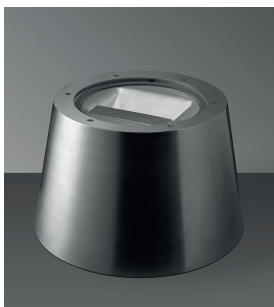

KNIDOS SURFACE MOUNTED FIXTURES

Class I IP67 IK10

The Knidos Surface Mounted Uplighter, completely made of 316L stainless steel is ideal for areas where corrosive agents such as salt water or fertilizers would harm aluminium fixtures. The fixture can be mounted without harm to any surface and therefore is ideal for protected and historical sites where mounting recessed fixtures is not permitted.

Cover

316L Stainless steel

Outer Body

316L Stainless steel

Inner Body

Glass reinforced polyester

Diffusers

12 mm Tempered Glass

Gaskets

Silicone

Screws

316L Stainless Steel

9 x 350 mA (9 W) LED

Voltage : 240V AC with integrated driver
(24V AC or DC on request)

Lens : 10°, 25°, 40°

Diffuser : 12 mm Clear Glass (Frosted Glass on request)