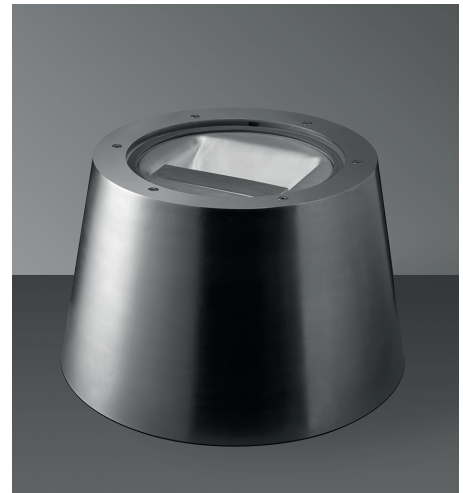

KNIDOS SURFACE MOUNTED FIXTURES

Class I IP67 IK10

The Knidos Surface Mounted Uplighter, completely made of 316L stainless steel is ideal for areas where corrosive agents such as salt water or fertilizers would harm aluminium fixtures. The fixture can be mounted without harm to any surface and therefore is ideal for protected and historical sites where mounting recessed fixtures is not permitted.

Cover

316L Stainless steel

Outer Body

316L Stainless steel

Inner Body

Glass reinforced polyester

Diffusers

12 mm Tempered Glass

Gaskets

Silicone

Screws

316L Stainless Steel

9 x 350 mA (9 W) LED

Voltage : 240V AC with integrated driver
(24V AC or DC on request)

Lens : 10°, 25°, 40°

Diffuser : 12 mm Clear Glass (Frosted Glass on request)