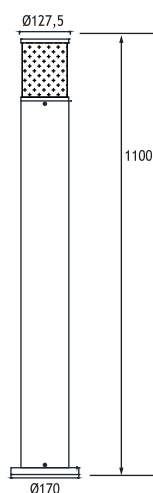

GOREME 2

LED BOLLARDS

Class I IP65 IK10

Available in any of these RAL colors

- Bottom Base**
Polyamide (black color)
- Inner Grill**
Polycarbonate
- Pipe**
Extrusion aluminium
- Paint**
Electrostatic powder
- Diffuser**
Polycarbonate
- Anchor**

- Voltage** : 240V AC with integrated driver
(24V AC or DC on request)
- Cable** : Potted 5 m 3x0,75 H03 VV-F

GOREME 2 (110 CM)		Total Lighting Output	Code No
4 x 700 mA (24 W) LINEAR LED			
☀ Warm White	3000 K	1900 lm	127711