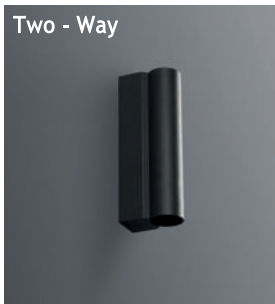

CERAMUS MINI LED APPLIQUES

Class I IP65

Available in any of these RAL colors

- Body**
Die cast aluminium
- Paint**
Electrostatic powder
- Bracket**
Die cast aluminium
- Diffuser**
Tempered Glass or acrylic
- Gaskets**
Silicon

- Voltage** : 240V A.C with integrated driver
(24V AC or DC on request)
- Lens** : 10°, 25°, 40°
- Diffuser** : Clear Glass 8 mm (Frosted Glass on request)
- Pipe** : Length can be adjusted upon request