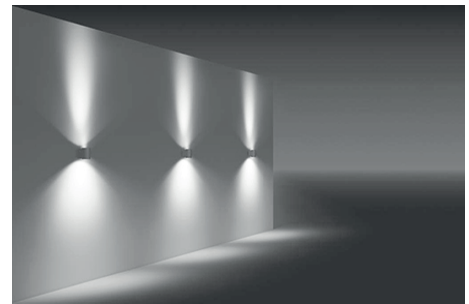

CERAMUS MINI LED APPLIQUES

Class I IP65

Available in any of these RAL colors

- Body**
Die cast aluminium
- Paint**
Electrostatic powder
- Bracket**
Die cast aluminium
- Diffuser**
Tempered Glass or acrylic
- Gaskets**
Silicon

- Voltage** : 240V A.C with integrated driver
(24V AC or DC on request)
- Lens** : 10°, 25°, 40°
- Diffuser** : Clear Glass 8 mm (Frosted Glass on request)
- Pipe** : Length can be adjusted upon request