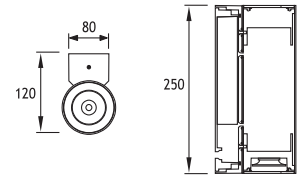

- Voltage** : 240V A.C with integrated driver  
(24V AC or DC on request)
- Lens** : 10°, 25°, 40°
- Diffuser** : Clear Glass 8 mm (Frosted Glass on request)
- Pipe** : Length can be adjusted upon request