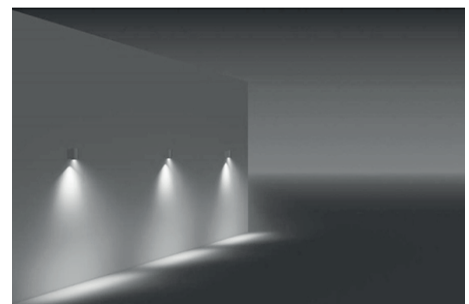

- Voltage** : 240V A.C with integrated driver  
(24V AC or DC on request)
- Lens** : 10°, 25°, 40°
- Diffuser** : Clear Glass 8 mm (Frosted Glass on request)
- Pipe** : Length can be adjusted upon request