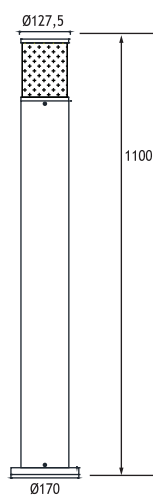

## LED BOLLARDS Class I IP65 IK10

Available in any of these RAL colors

- Bottom Base**  
Polyamide (black color)
- Inner Grill**  
Polycarbonate
- Pipe**  
Extrusion aluminium
- Paint**  
Electrostatic powder
- Diffuser**  
Polycarbonate
- Anchor**

- Voltage** : 240V AC with integrated driver  
(24V AC or DC on request)
- Cable** : Potted 5 m 3x0,75 H03 VV-F

GOREME 2 (110 CM)		Total Lighting Output	Code No
4 x 700 mA (24 W) LINEAR LED			
☾ Natural White	4000 K	2080 lm	127712