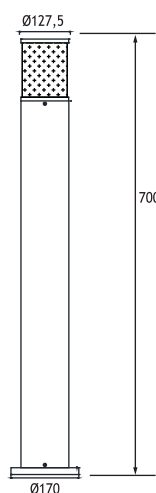

## LED BOLLARDS Class I IP65 IK10

Available in any of these RAL colors

- Bottom Base**  
Polyamide (black color)
- Inner Grill**  
Polycarbonate
- Pipe**  
Extrusion aluminium
- Paint**  
Electrostatic powder
- Diffuser**  
Polycarbonate
- Anchor**

- Voltage** : 240V AC with integrated driver  
(24V AC or DC on request)
- Cable** : Potted 5 m 3x0,75 H03 VV-F

GOREME 2 (70 CM)		Total Lighting Output	Code No
4 x 700 mA (24 W) LINEAR LED			
☰ Natural White	4000 K	2080 lm	127612