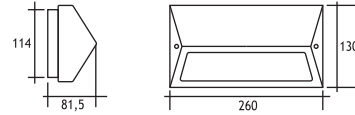

1 x 350 mA (10 W) LED

Total
Lighting
Output

Code No

☀ Warm White 3300 K

92 lm 503601