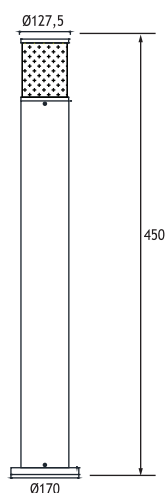

GOREME 2

LED BOLLARDS

Class I IP65 IK10

Available in any of these RAL colors

- Bottom Base**
Polyamide (black color)
- Inner Grill**
Polycarbonate
- Pipe**
Extrusion aluminium
- Paint**
Electrostatic powder
- Diffuser**
Polycarbonate
- Anchor**

- Voltage** : 240V AC with integrated driver
(24V AC or DC on request)
- Cable** : Potted 5 m 3x0,75 H03 VV-F

GOREME 2 (45 CM)		Total Lighting Output	Code No
4 x 700 mA (24 W) LINEAR LED			
☀ Warm White	3000 K	1900 lm	127511