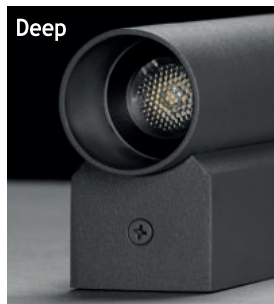

CERAMUS MINI LED APPLIQUES

Class I IP65

Available in any of these RAL colors

- Body**
Die cast aluminium
- Paint**
Electrostatic powder
- Bracket**
Die cast aluminium
- Diffuser**
Tempered Glass or acrylic
- Gaskets**
Silicon

- Voltage** : 240V A.C with integrated driver
(24V AC or DC on request)
- Lens** : 10°, 25°, 40°
- Diffuser** : Clear Glass 8 mm (Frosted Glass on request)
- Pipe** : Length can be adjusted upon request