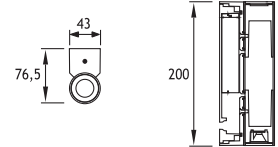

- Voltage** : 240V A.C with integrated driver
(24V AC or DC on request)
- Lens** : 10°, 25°, 40°
- Diffuser** : Clear Glass 8 mm (Frosted Glass on request)
- Pipe** : Length can be adjusted upon request