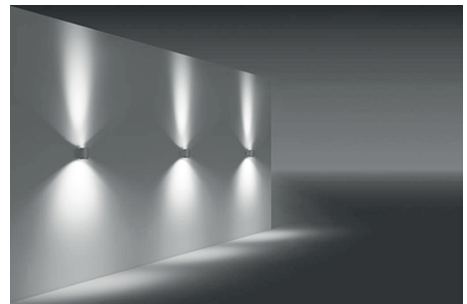

CERAMUS MINI LED APPLIQUES

Class I IP65

Available in any of these RAL colors

- Body**
Die cast aluminium
- Paint**
Electrostatic powder
- Bracket**
Die cast aluminium
- Diffuser**
Tempered Glass or acrylic
- Gaskets**
Silicon

- Voltage** : 240V A.C with integrated driver
(24V AC or DC on request)
- Lens** : 10°, 25°, 40°
- Diffuser** : Clear Glass 8 mm (Frosted Glass on request)
- Pipe** : Length can be adjusted upon request