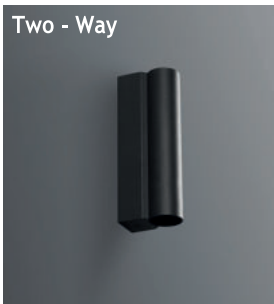

CERAMUS MINI LED APPLIQUES

Class I IP65

Available in any of these RAL colors

- Body**
Die cast aluminium
- Paint**
Electrostatic powder
- Bracket**
Die cast aluminium
- Diffuser**
Tempered Glass or acrylic
- Gaskets**
Silicon

- Voltage** : 240V A.C with integrated driver
(24V AC or DC on request)
- Lens** : 10°, 25°, 40°
- Diffuser** : Clear Glass 8 mm (Frosted Glass on request)
- Pipe** : Length can be adjusted upon request