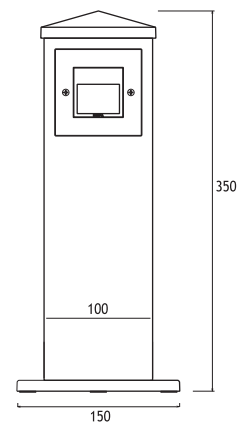

BELLA

LED BOLLARDS

Class I IP65 IK08

Available in any of these RAL colors

- Head**
- Die cast aluminium
- Diffuser**
- Tempered Glass 4 mm
- Pipe**
- Extrusion aluminium
- Base**
- Polyamide (black color)
- Paint**
- Electrostatic powder

Two Ways Asymmetrical

- Voltage** : 240V AC with integrated driver
(12V DC or 24V DC on request)
- Diffuser** : Clear Glass 4 mm
- Cable** : Potted 5 m 3x0,75 H03 VV-F

2x1 Linear LED 3W		Total Lighting Output	Code No
☰ Natural White	5000 K	295 lm	149112