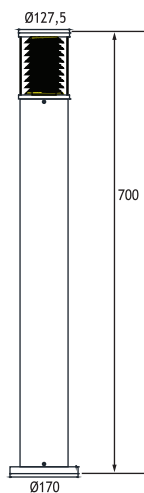

GOREME 1

LED BOLLARDS

Class I IP65 IK10

Available in any of these RAL colors

Bottom Base

Polyamide (black color)

Outer Grill

Die cast aluminium

Voltage : 240V AC with integrated driver

(24V AC or DC on request)

Cable : Potted 5 m 3x0,75 H03 VV-F

| GOREME 1 (70 CM) | | Total Lighting Output | Code No |
|------------------------------|--------|-----------------------|---------|
| 4 x 700 mA (24 W) LINEAR LED | | | |
| ☾ Natural White | 4000 K | 2080 lm | 127112 |