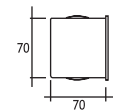

Recessing Box