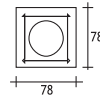

DY0 69 14 R Code No
Lampholder : G4 132301
Reflector : -
Diffuser : Frosted Glass