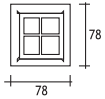

DYO WALL RECESSED INDOOR FIXTURES

Class III IP20 IK06

Outer Frame & Body
Anodized aluminium
Recessing Box
Galvanized steel
Diffuser
Glass

Symmetrical

HALOGEN 12V 20W

DY0 69 14 K Code No
Lampholder : G4 132101
Reflector : -
Diffuser : Frosted Glass