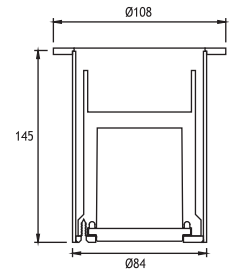

### Connection

IP connection box

- Voltage** : 240V A.C with integrated Driver (24V AC or DC on request)
- Lens** : 10°, 25°, 40°
- Diffuser** : Clear Glass with painted circumference 8 mm (Frosted Glass on request)
- Cable** : Potted 5 m 3x0,75 H03 VV-F