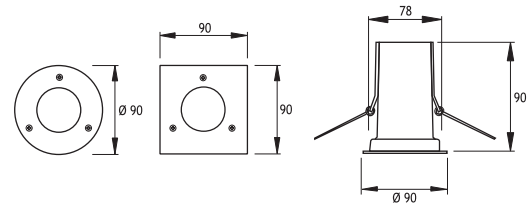

BELKIS 2 RECESSED FIXTURES

Downlights (For False Ceiling)

IP67 IK10

BELKIS 2

Class III

Lampholder : Gu 5.3

Reflector : -

Diffuser : 6 mm Tempered Glass

Transformer is not included.

Remote transformer should be used.

HALOGEN 12V 35W / 50W (10° or 38°)	Code No	
	Round	Square
	323101	323201

Class I

Lampholder : Gu 10

Reflector : -

Diffuser : 6 mm Tempered Glass

HALOGEN 240V 35W / 50W

(25° or 50°)

Code No	
Round	Square
323121	323221

BELKIS 5

Class I

Lampholder : E27 Fixed

Reflector : -

Diffuser : 8 mm Glass

HALOGEN 240V PAR 30 / 75W

(10° or 30°)

Code No	
Round	Square
325111	325211