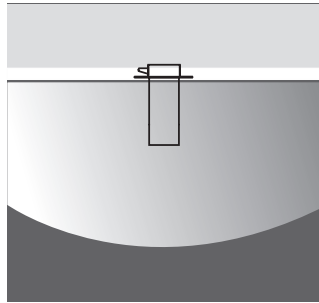

BELKIS RECESSED CEILING FIXTURES

Class I IP44

Available in any of these RAL colors

BELKIS 1

BELKIS 2

BELKIS 1

Lampholder : G23
 Reflector : -
 Diffuser : Acrylic Pipe

COMPACT FLUO. 9W Code No
 296101

Lampholder : G12
 Reflector : -
 Diffuser : Acrylic Pipe

METAL HALIDE 35W Code No
 296131