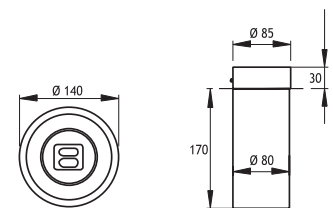

BELKIS 2

Lampholder : G24 d - 2
Reflector : -
Diffuser : Acrylic Pipe

COMPACT FLUO. 18W Code No
296111