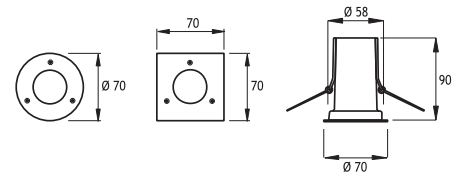

BELKIS 1 RECESSED FIXTURES

Downlights (For False Ceiling)

Class III IP67 IK10

Class III

Lampholder : Gu4

Reflector : -

Diffuser : 6 mm Tempered Glass

Transformer is not included.

Remote transformer should be used.

HALOGEN 12V 20W (10° or 38°)	Code No	
	Round	Square
	321101	321201