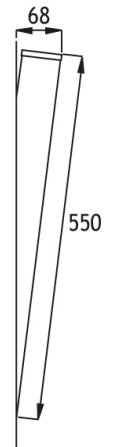

BELKIS TORCH Series

Belkis 1

Spec-Sheet

Code : 293251

General

Place of use : Exterior

Physical

Paint : Electrostatic powder
Body : Aluminium profile
Cover : Die cast aluminium
Gaskets : Silicone
Bracket : Die cast aluminium
Mounting type : Wall mounted

Dimension

External diameter (mm) : 62
Height (mm) : 550

Optical

Aiming : Fixed
Light emission : Indirect
Beam : 38°
Diffuser : Acrylic pipe

Lamp

Lamps description : Hr 20w gu4
Number of heads : 1
Number of lamps : 1

Electrical

Transformer availability : Separate item
Transformer mounting : Remote
Transformer type : Magnetic
Connections : Ip connection box
Voltage (v) : 12v

Lighting properties

Color rendering (cri) : >85

technical drawings