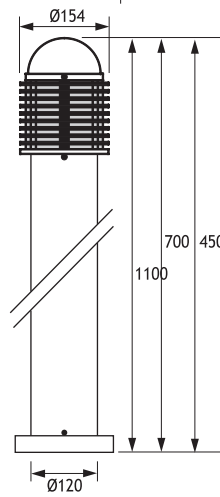

POLARIS 1 ALUMINIUM BOLLARDS

Class I IP43 IK10

Available in any of these RAL colors

7004	7016	9005	9016	6002	1015
------	------	------	------	------	------

- Bottom Base**
Polyamide (black color)
- Outer Grill**
Die cast aluminium
- Pipe**
Extrusion aluminium
- Paint**
Electrostatic powder
- Diffuser**
Polycarbonate or
Glass (incandescent and mercury lamps)
- Anchor**

POLARIS 1 (70 CM)

CODE NO 124211
MERCURY 80W E27

Anchor

Code No 953611

Code Number should be indicated along with bollard code number