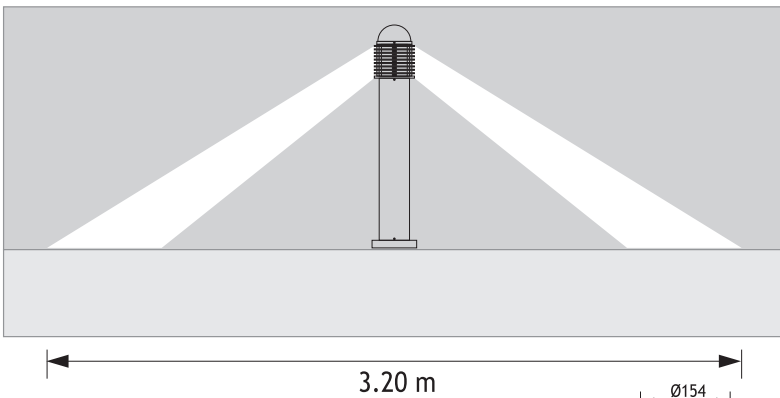

POLARIS 1 ALUMINIUM BOLLARDS

Class I IP43 IK10

Available in any of these RAL colors

7004	7016	9005	9016	6002	1015
------	------	------	------	------	------

- Bottom Base**
Polyamide (black color)
- Outer Grill**
Die cast aluminium
- Pipe**
Extrusion aluminium
- Paint**
Electrostatic powder
- Diffuser**
Polycarbonate or
Glass (incandescent and mercury lamps)
- Anchor**

POLARIS 1 (70 CM)

CODE NO 124211
MERCURY 80W E27

Anchor

Code No 953611

Code Number should be indicated along with bollard code number