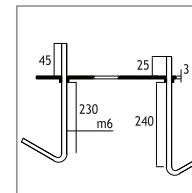

POLARIS 1 ALUMINIUM BOLLARDS

Class I IP43 IK10

Available in any of these RAL colors

7004	7016	9005	9016	6002	1015
------	------	------	------	------	------

- Bottom Base**
Polyamide (black color)
- Outer Grill**
Die cast aluminium
- Pipe**
Extrusion aluminium
- Paint**
Electrostatic powder
- Diffuser**
Polycarbonate or
Glass (incandescent and mercury lamps)
- Anchor**

POLARIS 1 (70 CM)

CODE NO 124211
MERCURY 80W E27

Anchor

Code No 953611

Code Number should be indicated along with bollard code number