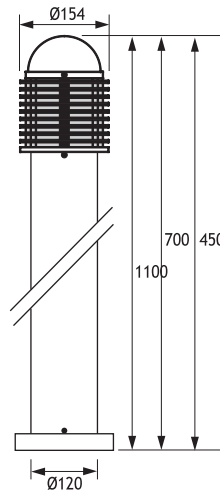

POLARIS 1 ALUMINIUM BOLLARDS

Class I IP43 IK10

Available in any of these RAL colors

7004	7016	9005	9016	6002	1015
------	------	------	------	------	------

- Bottom Base**
Polyamide (black color)
- Outer Grill**
Die cast aluminium
- Pipe**
Extrusion aluminium
- Paint**
Electrostatic powder
- Diffuser**
Polycarbonate or
Glass (incandescent and mercury lamps)
- Anchor**

POLARIS 1 (110 CM)

CODE NO 124301
INCANDESCENT 60W E27

Anchor

Code No 953611

Code Number should be indicated along with bollard code number