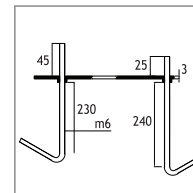

POLARIS 1 ALUMINIUM BOLLARDS

Class I IP43 IK10

Available in any of these RAL colors

7004	7016	9005	9016	6002	1015
------	------	------	------	------	------

- Bottom Base**
Polyamide (black color)
- Outer Grill**
Die cast aluminium
- Pipe**
Extrusion aluminium
- Paint**
Electrostatic powder
- Diffuser**
Polycarbonate or
Glass (incandescent and mercury lamps)
- Anchor**

POLARIS 1 (110 CM)

CODE NO 124301
INCANDESCENT 60W E27

Anchor

Code No 953611

Code Number should be indicated along with bollard code number